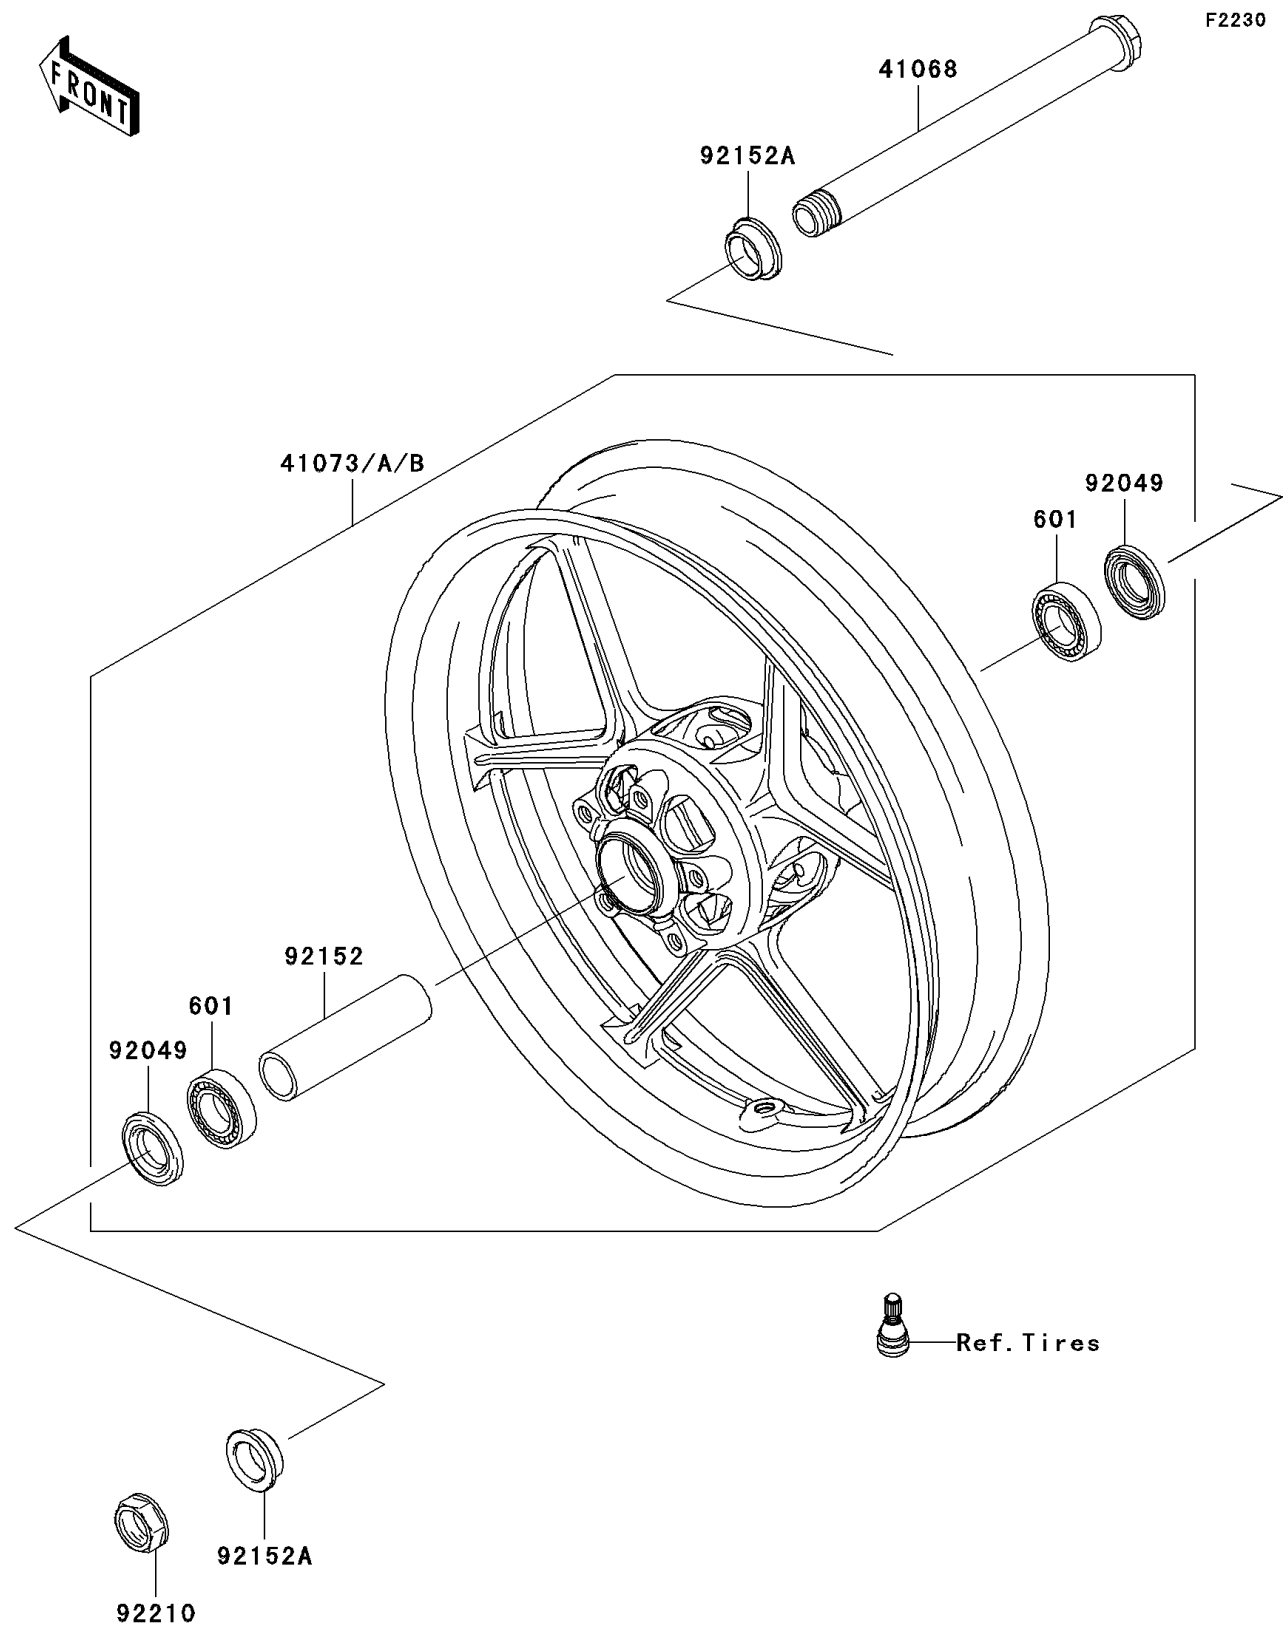

2006 NINJA® ZX™-10R PARTS DIAGRAM

Front Wheel

2006 NINJA® ZX™-10R PARTS LIST

Front Wheel

ITEM NAME	PART NUMBER	QUANTITY
BEARING-BALL,#6005UU (Ref # 601)	601B6005UU	1
AXLE,FR (Ref # 41068)	41068-0041	1
WHEEL-ASSY,FR,M.M.GOLD (Ref # 41073B)	41073-0084-11A	1
SEAL-OIL,BJN 32 47 5 (Ref # 92049)	92049-1377	1
COLLAR,FR HUB,L=115 (Ref # 92152)	92152-0242	1
COLLAR,FR AXLE,L=13 (Ref # 92152A)	92152-0289	1
NUT,24MM (Ref # 92210)	92210-0291	1