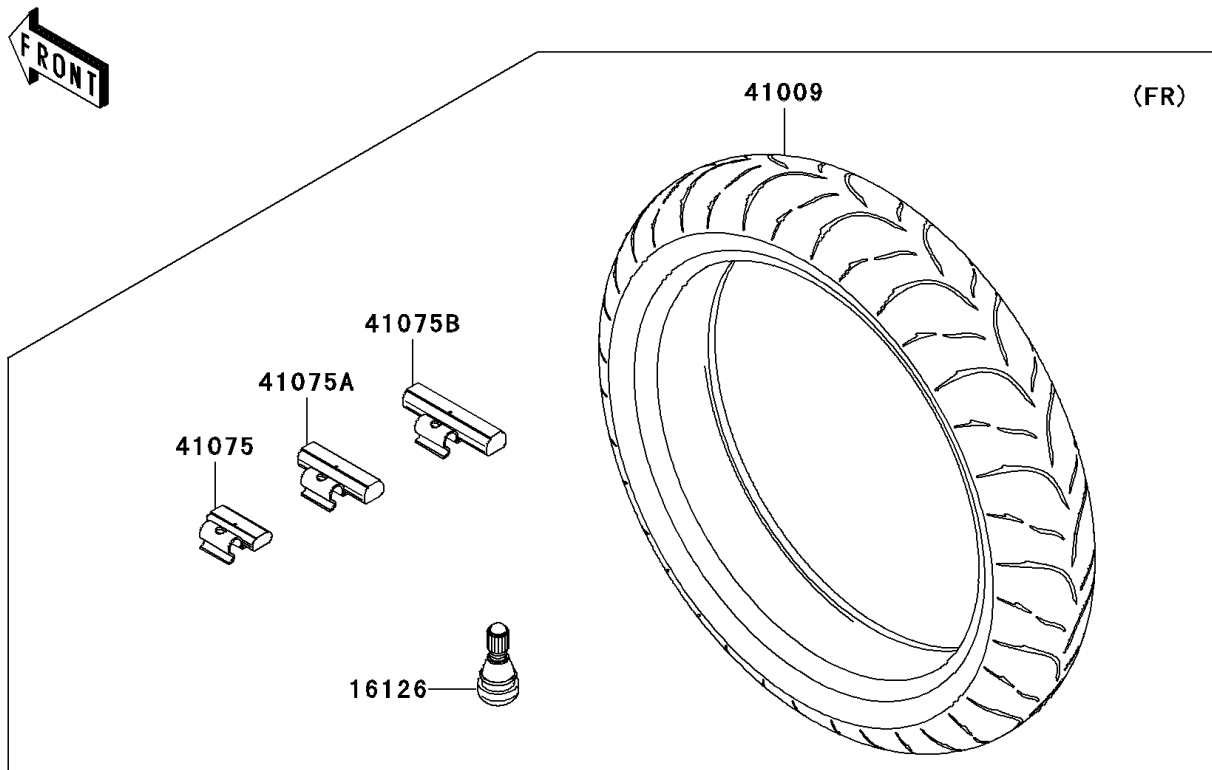

## 2006 NINJA® ZX™-10R PARTS DIAGRAM

Tires

F2210

## 2006 NINJA® ZX™-10R PARTS LIST

Tires

| ITEM NAME                                    | PART NUMBER | QUANTITY |
|--|-------------|----------|
| VALVE,TIRE (Ref # 16126)                     | 16126-1140  | 1        |
| TIRE,FR,120/70ZR17(58W),D209FM (Ref # 41009) | 41009-0130  | 1        |
| TIRE,RR,190/55ZR17(73W),D209J (Ref # 41009A) | 41009-0131  | 1        |
| BALANCER-WHEEL,10G,SILVER (Ref # 41075)      | 41075-0007  | 1        |
| BALANCER-WHEEL,20G,SILVER (Ref # 41075A)     | 41075-0008  | 1        |
| BALANCER-WHEEL,30G,SILVER (Ref # 41075B)     | 41075-0009  | 1        |