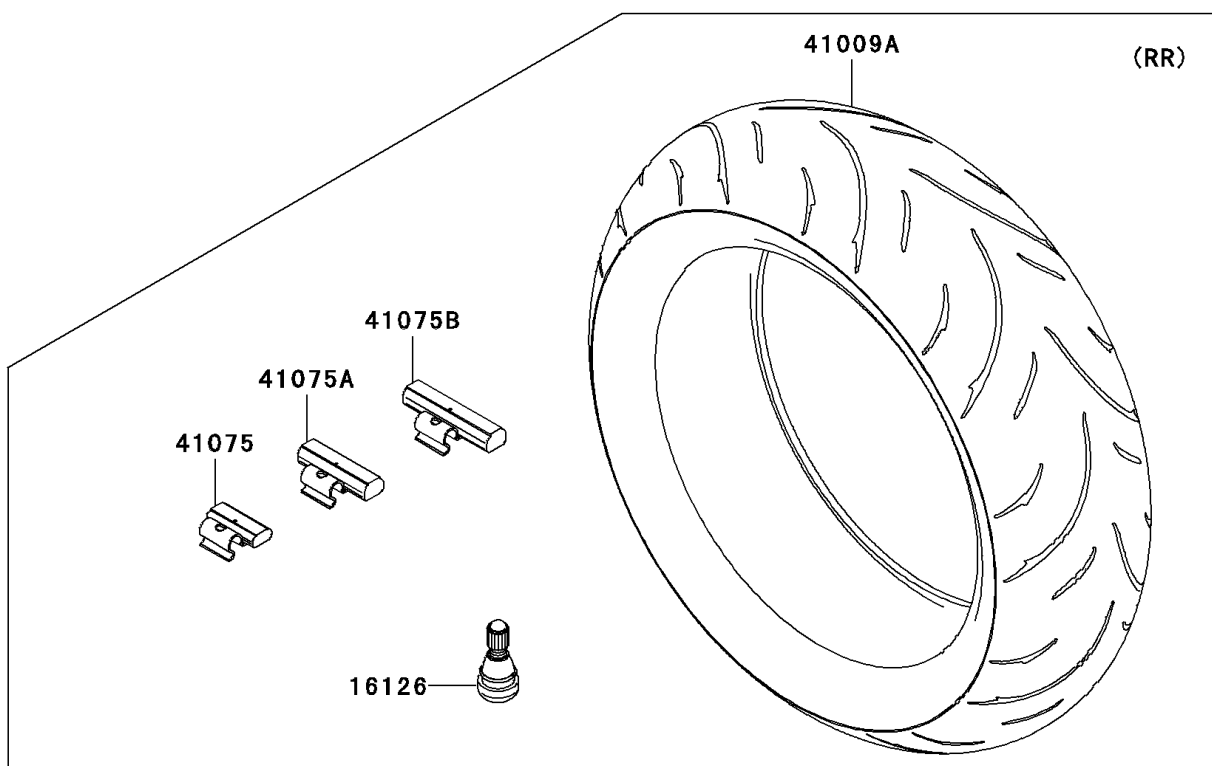

## 2006 NINJA® ZX™-10R PARTS DIAGRAM

Tires

F2210

## 2006 NINJA® ZX™-10R PARTS LIST

Tires

| ITEM NAME                                    | PART NUMBER | QUANTITY |
|--|-------------|----------|
| VALVE,TIRE (Ref # 16126)                     | 16126-1140  | 1        |
| TIRE,FR,120/70ZR17(58W),D209FM (Ref # 41009) | 41009-0130  | 1        |
| TIRE,RR,190/55ZR17(73W),D209J (Ref # 41009A) | 41009-0131  | 1        |
| BALANCER-WHEEL,10G,SILVER (Ref # 41075)      | 41075-0007  | 1        |
| BALANCER-WHEEL,20G,SILVER (Ref # 41075A)     | 41075-0008  | 1        |
| BALANCER-WHEEL,30G,SILVER (Ref # 41075B)     | 41075-0009  | 1        |