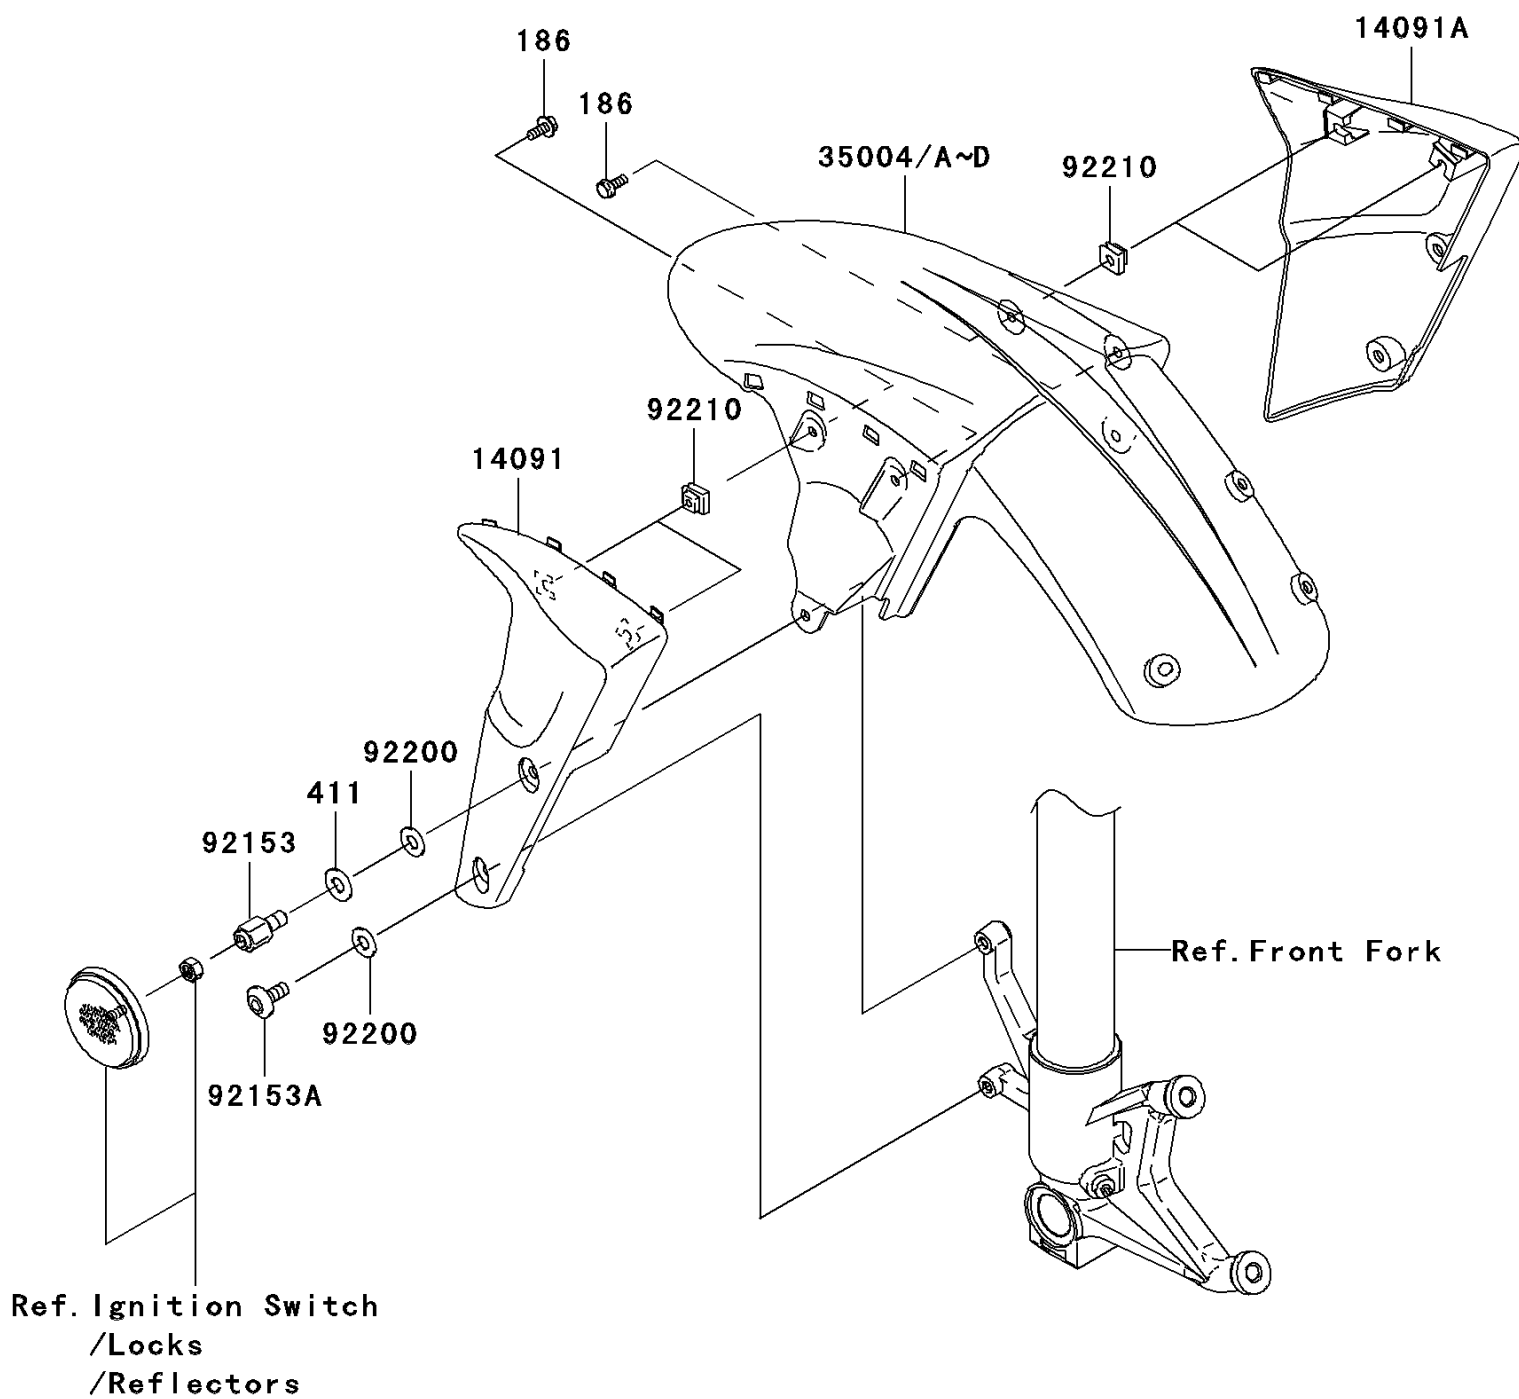

## 2006 NINJA® ZX™-10R PARTS DIAGRAM

Front Fender(s)

F2171

## 2006 NINJA® ZX™-10R PARTS LIST

Front Fender(s)

ITEM NAME	PART NUMBER	QUANTITY
BOLT-UPSET-WP,5X14 (Ref # 186)	186L0514	1
WASHER-PLAIN,6MM,BLACK (Ref # 411)	411F0600	1
COVER,FRONT FENDER,LH,F.BLACK (Ref # 14091)	14091-0103-6Z	1
COVER,FRONT FENDER,RH,F.BLACK (Ref # 14091A)	14091-0104-6Z	1
FENDER-FRONT,P.S.YELLOW (Ref # 35004)	35004-0034-10A	1
FENDER-FRONT,EBONY (Ref # 35004A)	35004-0076-H8	1
FENDER-FRONT,L.GREEN (Ref # 35004D)	35004-0076-777	1
BOLT,6MM (Ref # 92153)	92153-0335	1
BOLT,SOCKET,6X14 (Ref # 92153A)	92153-1612	1
WASHER,6.5X14X1 (Ref # 92200)	92200-1388	1
NUT,5MM (Ref # 92210)	92210-1266	1