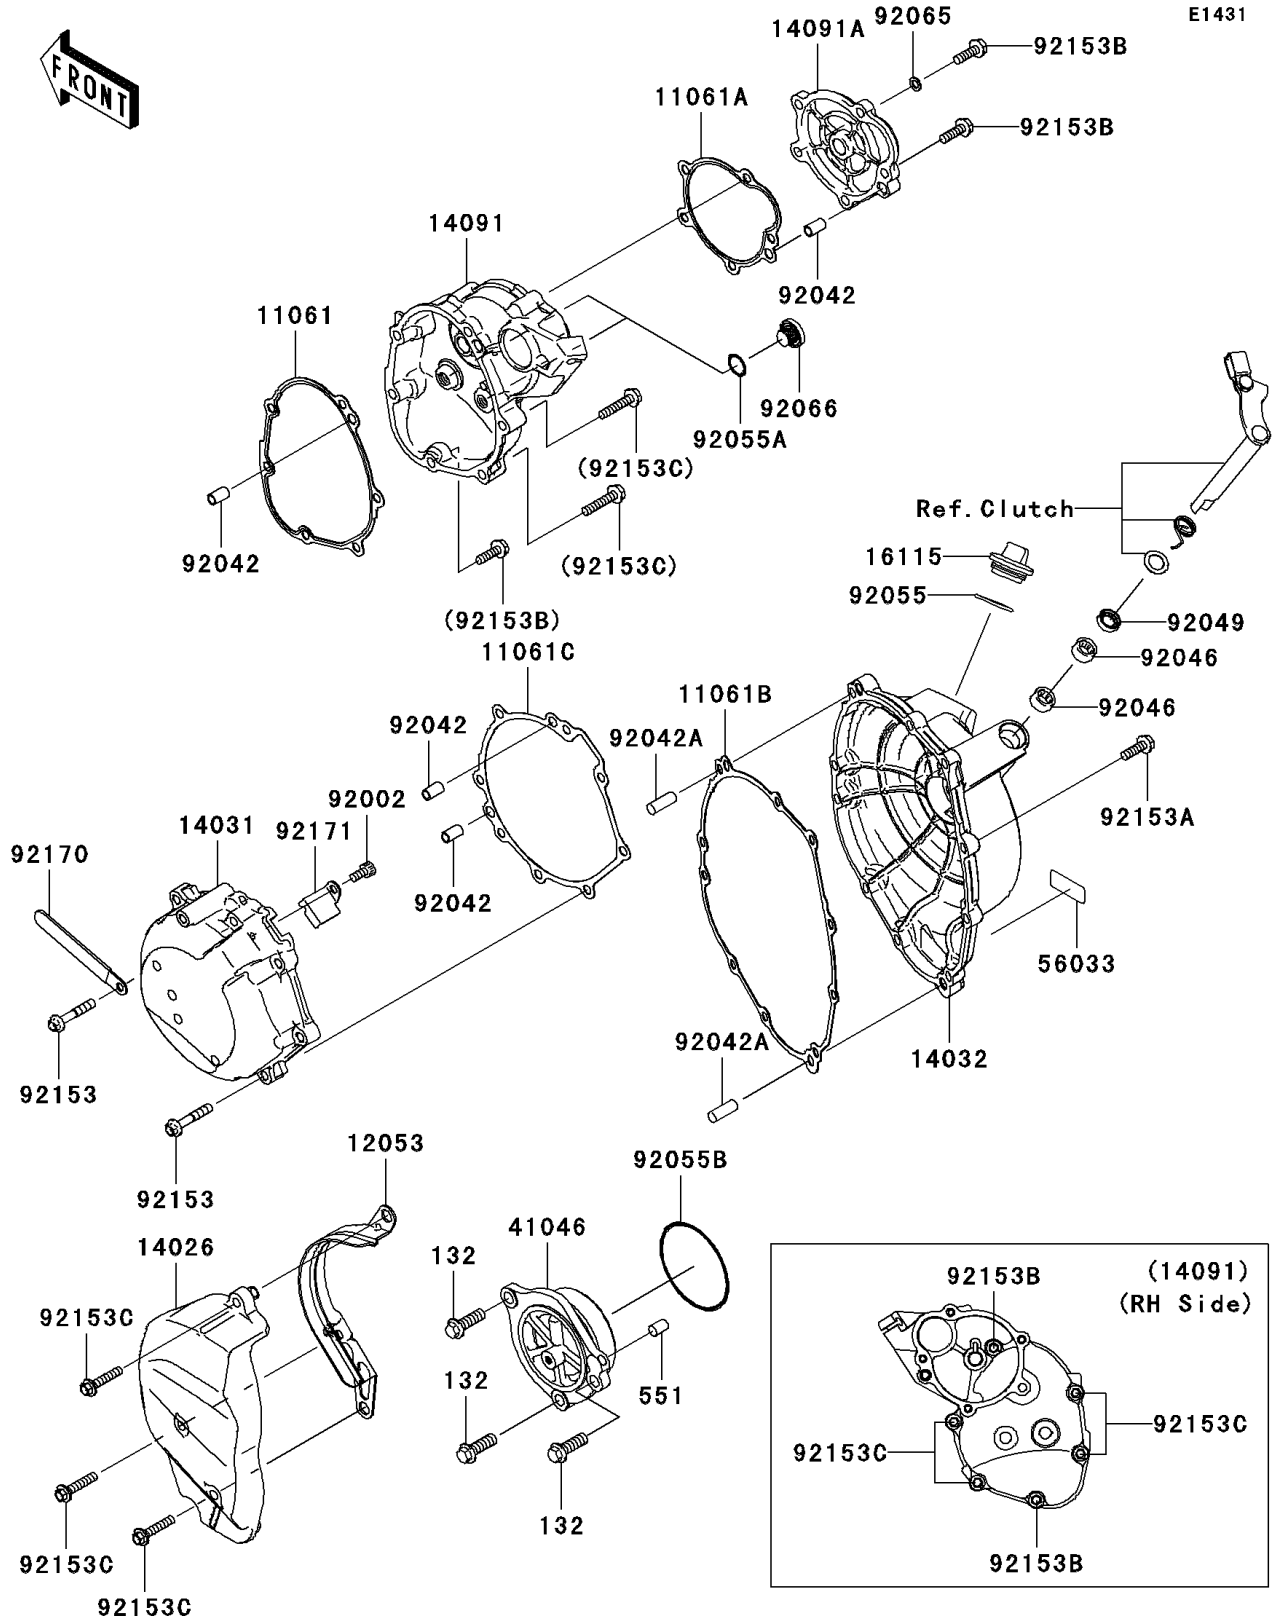

## 2006 NINJA® ZX™-10R PARTS DIAGRAM

Engine Cover(s)

E1431

## 2006 NINJA® ZX™-10R PARTS LIST

Engine Cover(s)

ITEM NAME	PART NUMBER	QUANTITY
BOLT-FLANGED-SMALL,8X25 (Ref # 132)	132Y0825	1
PIN-DOWEL,8X12 (Ref # 551)	551A0812	1
GASKET,STARTER COVER (Ref # 11061)	11061-0176	1
GASKET,IDLE GEAR COVER (Ref # 11061A)	11061-0177	1
GASKET,CLUTCH COVER (Ref # 11061B)	11061-0178	1
GASKET,GENERATOR COVER (Ref # 11061C)	11061-0179	1
GUIDE-CHAIN (Ref # 12053)	12053-0089	1
COVER-CHAIN (Ref # 14026)	14026-0038	1
COVER-GENERATOR,F.S.BLACK (Ref # 14031)	14031-0045-11E	1
COVER-CLUTCH,F.S.BLACK (Ref # 14032)	14032-0087-11E	1
COVER,STARTER (Ref # 14091)	14091-0469	1
COVER,IDLE GEAR (Ref # 14091A)	14091-0470	1
CAP-OIL FILLER (Ref # 16115)	16115-1009	1
HOUSING-BEARING (Ref # 41046)	41046-0012	1
LABEL-MANUAL,OIL CAPACITY (Ref # 56033)	56033-0120	1
BOLT,SOCKET,6X12 (Ref # 92002)	92002-1796	1
PIN,DOWEL,6.3X8X14 (Ref # 92042)	92042-007	1
PIN,DOWEL,8X22 (Ref # 92042A)	92042-044	1
BEARING-NEEDLE,HK1210 (Ref # 92046)	92046-1010	1
SEAL-OIL,CLUTCH RELEASE (Ref # 92049)	92049-1475	1
RING-O,31.7X2.4 (Ref # 92055)	92055-049	1
RING-O,ID=13.8 (Ref # 92055A)	92055-1141	1
RING-O,65.2X2.4 (Ref # 92055B)	92055-1408	1
GASKET (Ref # 92065)	92065-096	1
PLUG,TIMING HOLE (Ref # 92066)	92066-0067	1
BOLT,FLANGED,M6X35 (Ref # 92153)	92153-0690	1
BOLT,FLANGED,M6X25 (Ref # 92153A)	92153-0764	1
BOLT-FLANGED,6X20 (Ref # 92153B)	92153-1010	1
BOLT-FLANGED,6X30 (Ref # 92153C)	92153-1315	1

## 2006 NINJA® ZX™-10R PARTS LIST

Engine Cover(s)

ITEM NAME	PART NUMBER	QUANTITY
CLAMP (Ref # 92170)	92170-1925	1
CLAMP (Ref # 92171)	92171-1566	1