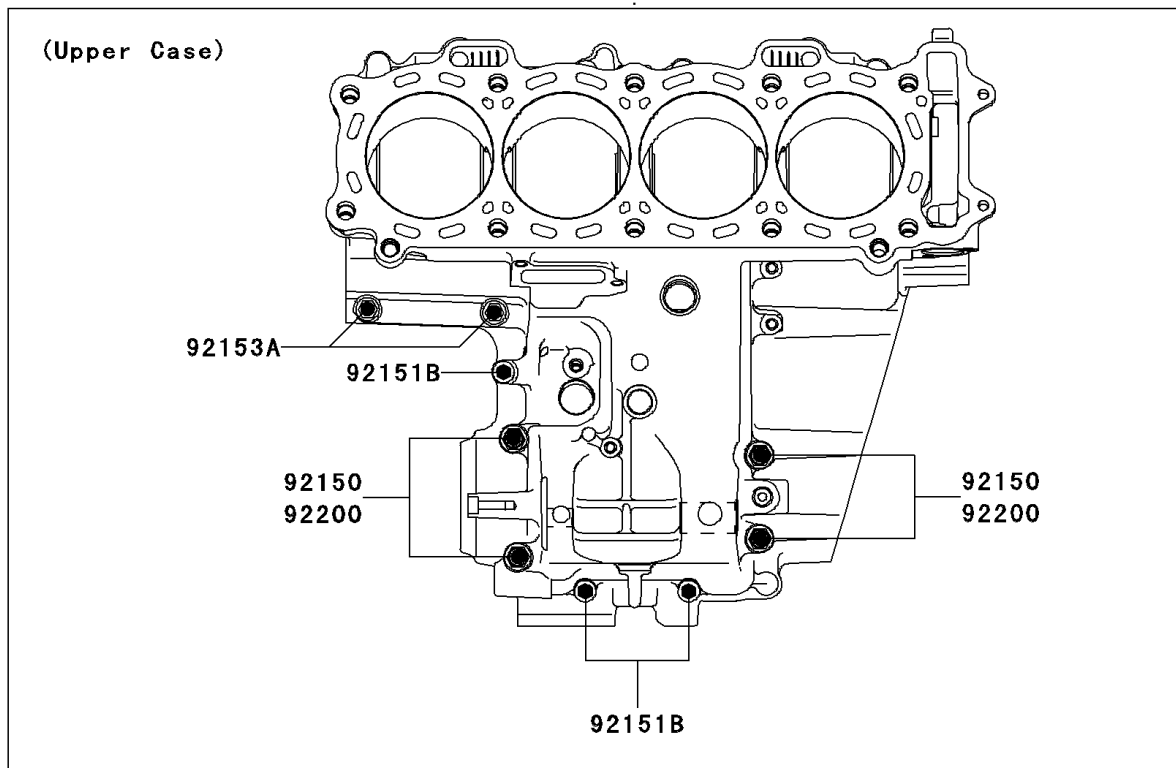

2006 NINJA® ZX™-10R PARTS DIAGRAM

Crankcase Bolt Pattern

E1412

2006 NINJA® ZX™-10R PARTS LIST

Crankcase Bolt Pattern

ITEM NAME	PART NUMBER	QUANTITY
BOLT,8X80 (Ref # 92150)	92150-1162	1
BOLT,FLANGED,7X85 (Ref # 92150A)	92150-1251	1
BOLT,FLANGED,M7X50 (Ref # 92151)	92151-1223	1
BOLT,6X45 (Ref # 92151A)	92151-1521	1
BOLT,FLANGED,6X40 (Ref # 92151B)	92151-1583	1
BOLT,FLANGED,M9X100 (Ref # 92153)	92153-0447	1
BOLT,FLANGED,M7X32 (Ref # 92153A)	92153-0448	1
WASHER,8.2X16X1.6 (Ref # 92200)	92200-0047	1
WASHER,9.2X19X23 (Ref # 92200A)	92200-0115	1