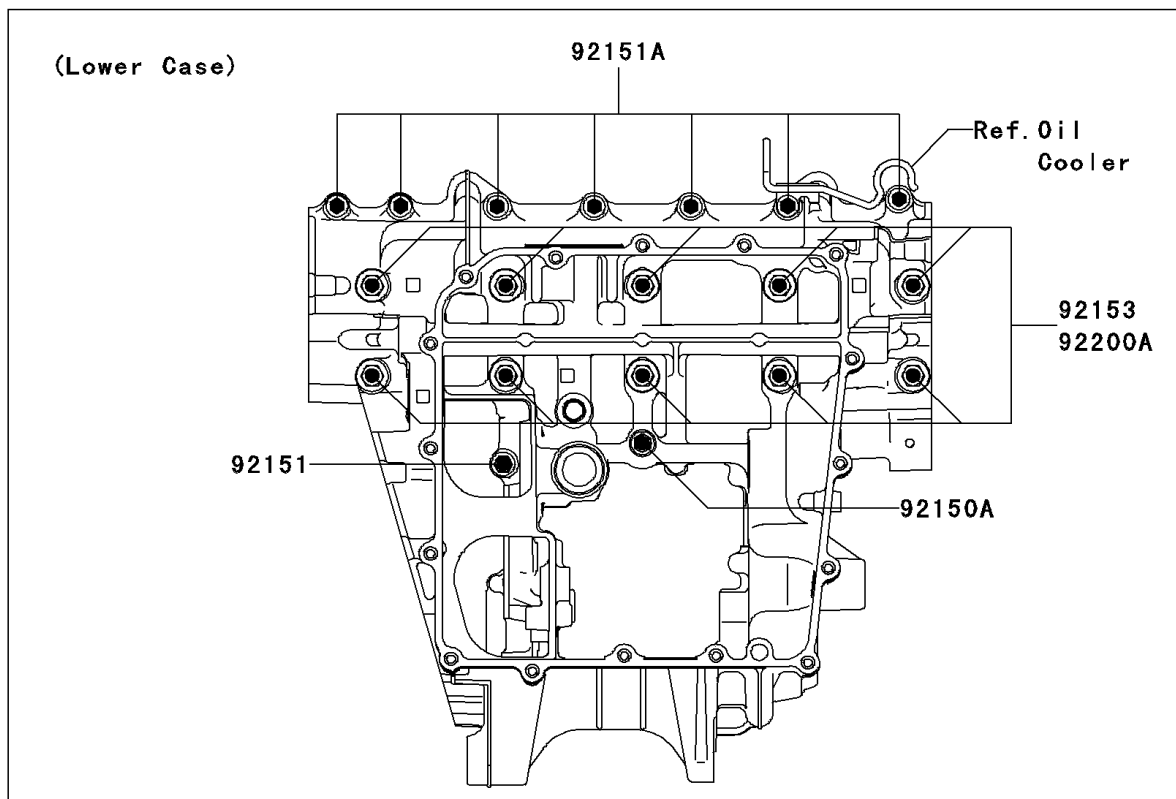

2006 NINJA® ZX™-10R PARTS DIAGRAM

Crankcase Bolt Pattern

E1412

2006 NINJA® ZX™-10R PARTS LIST

Crankcase Bolt Pattern

ITEM NAME	PART NUMBER	QUANTITY
BOLT,8X80 (Ref # 92150)	92150-1162	1
BOLT,FLANGED,7X85 (Ref # 92150A)	92150-1251	1
BOLT,FLANGED,M7X50 (Ref # 92151)	92151-1223	1
BOLT,6X45 (Ref # 92151A)	92151-1521	1
BOLT,FLANGED,6X40 (Ref # 92151B)	92151-1583	1
BOLT,FLANGED,M9X100 (Ref # 92153)	92153-0447	1
BOLT,FLANGED,M7X32 (Ref # 92153A)	92153-0448	1
WASHER,8.2X16X1.6 (Ref # 92200)	92200-0047	1
WASHER,9.2X19X23 (Ref # 92200A)	92200-0115	1