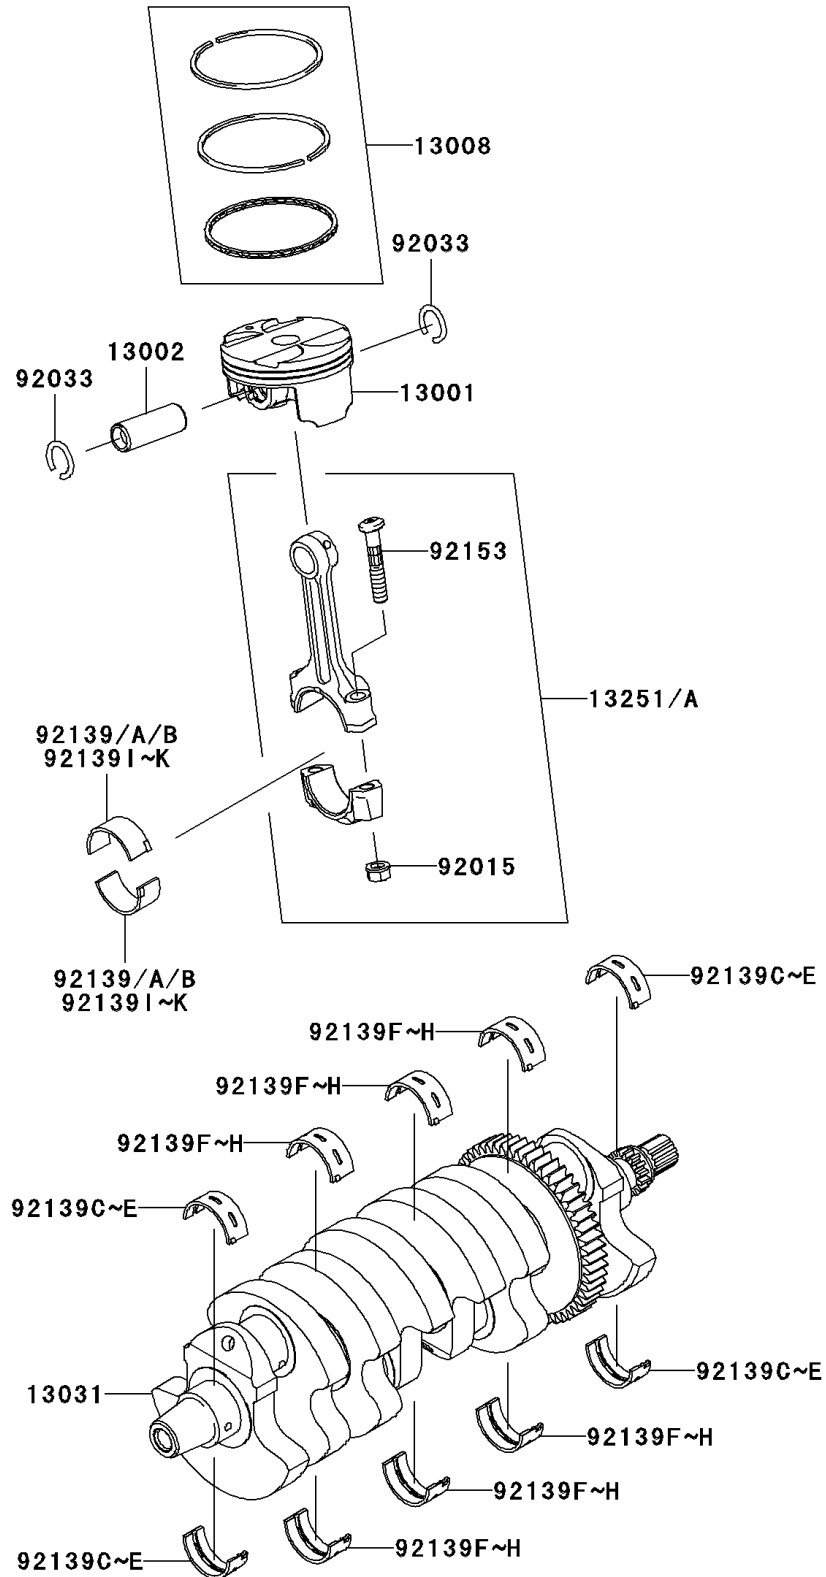

2006 NINJA® ZX™-10R PARTS DIAGRAM

Crankshaft/Piston(s)

E1320

2006 NINJA® ZX™-10R PARTS LIST

Crankshaft/Piston(s)

ITEM NAME	PART NUMBER	QUANTITY
PISTON-ENGINE (Ref # 13001)	13001-0063	1
PIN-PISTON (Ref # 13002)	13002-0004	1
RING-SET-PISTON (Ref # 13008)	13008-0005	1
CRANKSHAFT-COMP (Ref # 13031)	13031-0083	1
ROD-ASSY-CONNECTING,II (Ref # 13251)	13251-0019-II	1
NUT,FLANGED,8MM (Ref # 92015)	92015-1311	1
RING-SNAP (Ref # 92033)	92033-1054	1
BUSHING,CRANK PIN,BLUE (Ref # 92139)	92139-0026	1
BUSHING,CRANK PIN,BLACK (Ref # 92139A)	92139-0027	1
BUSHING,CRANK PIN,BROWN (Ref # 92139B)	92139-0028	1
BUSHING,CRANK #1,BLUE (Ref # 92139C)	92139-0029	1
BUSHING,CRANK #1,BLACK (Ref # 92139D)	92139-0030	1
BUSHING,CRANK #1,BROWN (Ref # 92139E)	92139-0031	1
BUSHING,CRANK #2,BLUE (Ref # 92139F)	92139-0032	1
BUSHING,CRANK #2,BLACK (Ref # 92139G)	92139-0033	1
BUSHING,CRANK #2,BROWN (Ref # 92139H)	92139-0034	1
BOLT,CON-ROD,M8X45.5 (Ref # 92153)	92153-0809	1