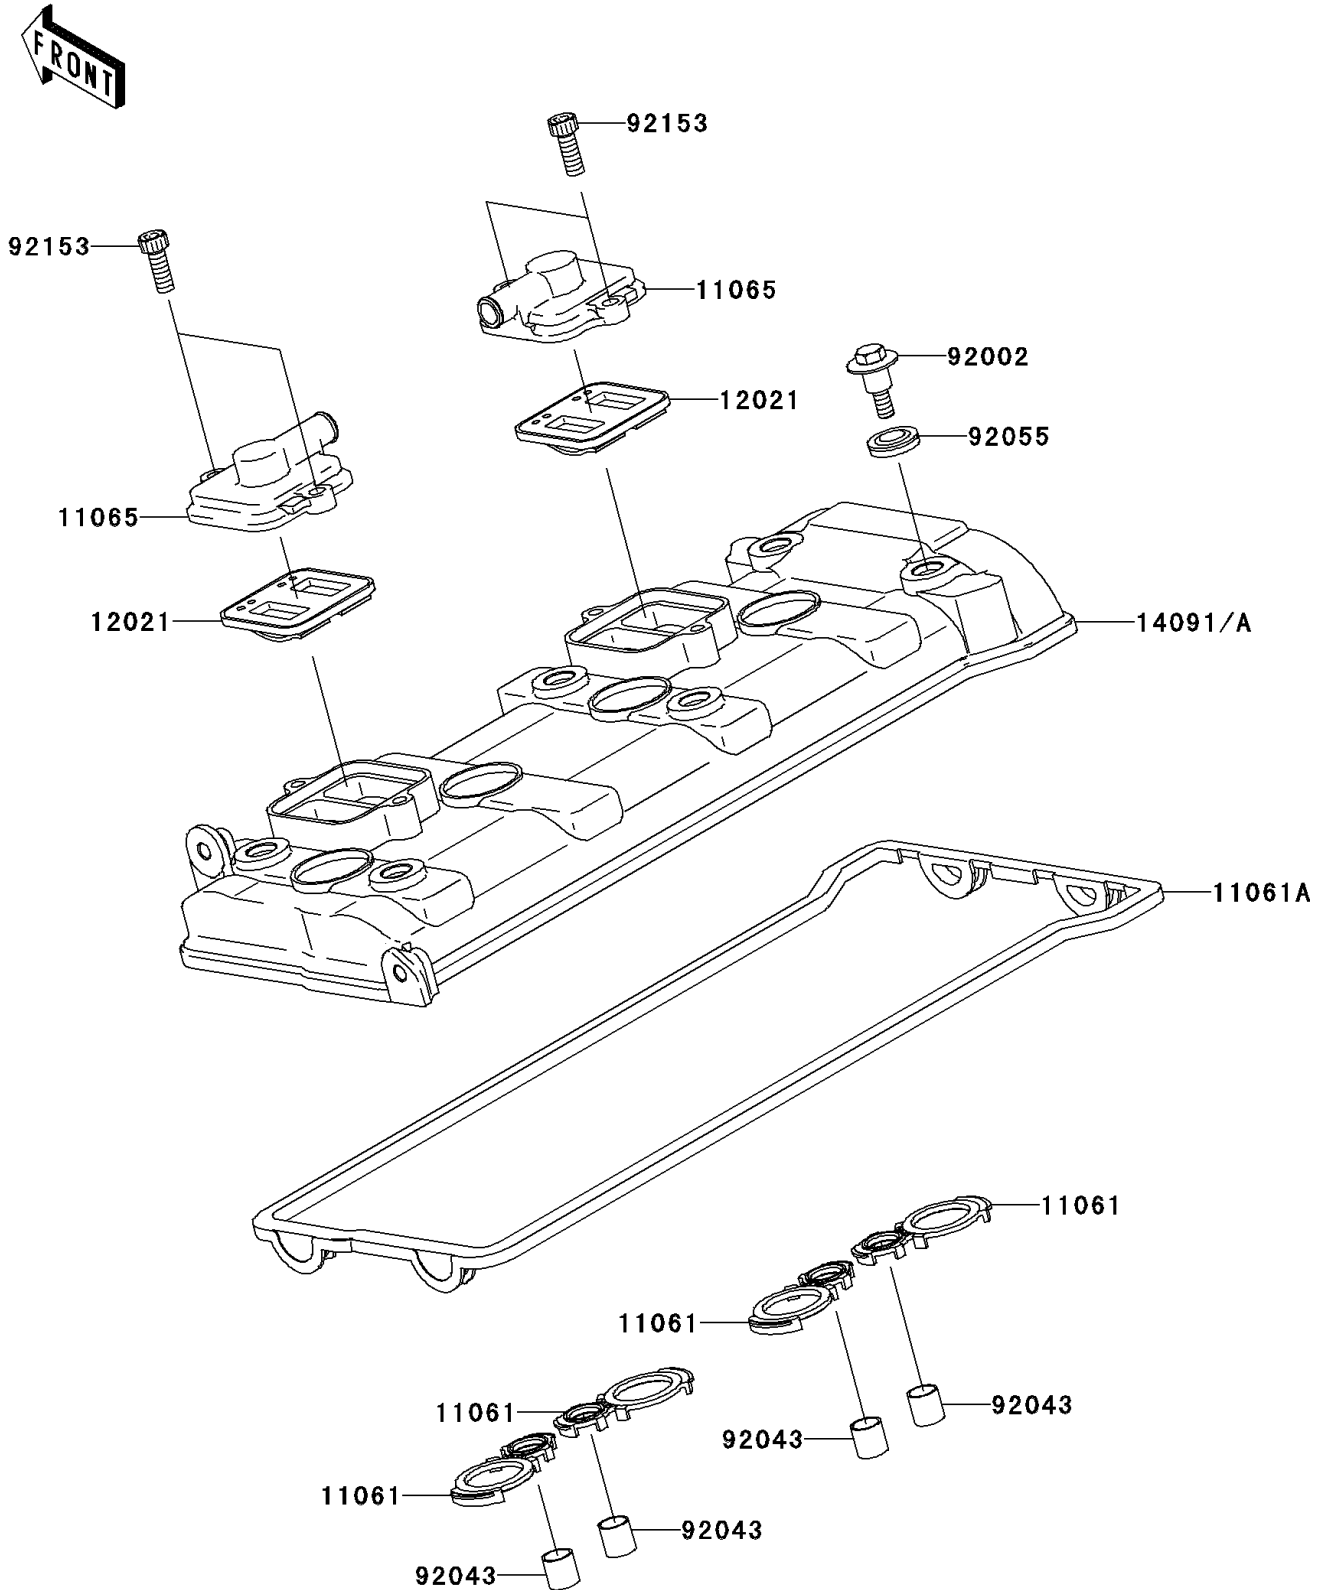

2006 NINJA® ZX™-10R PARTS DIAGRAM

Cylinder Head Cover

E1112

2006 NINJA® ZX™-10R PARTS LIST

Cylinder Head Cover

ITEM NAME	PART NUMBER	QUANTITY
GASKET,PLUG HOLE (Ref # 11061)	11061-0064	1
GASKET,HEAD COVER (Ref # 11061A)	11061-0223	1
CAP (Ref # 11065)	11065-1247	1
VALVE-ASSY-REED (Ref # 12021)	12021-1130	1
COVER,HEAD,F.S.BLACK (Ref # 14091)	14091-0485-11E	1
BOLT,FLANGED,6X22.5 (Ref # 92002)	92002-1327	1
PIN,10.1X12X14 (Ref # 92043)	92043-4009	1
RING-O,HEAD COVER BOLT (Ref # 92055)	92055-1352	1
BOLT,SOCKET,6X18 (Ref # 92153)	92153-1284	1