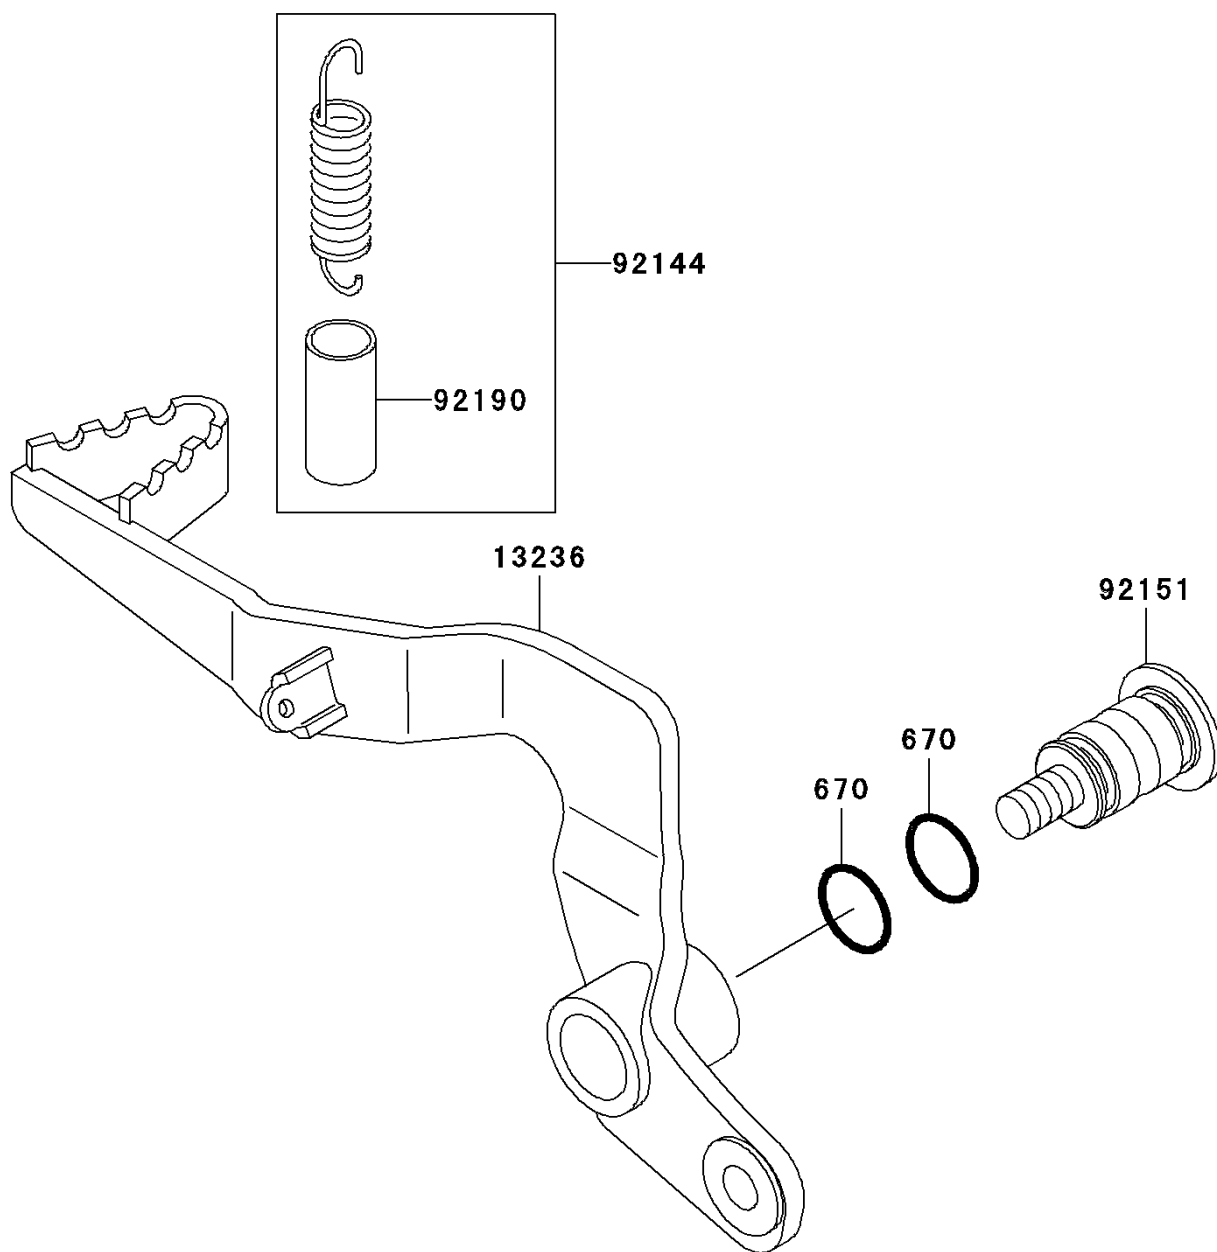

## 2006 KX™65 PARTS DIAGRAM

Brake Pedal

F2260

## 2006 KX™65 PARTS LIST

Brake Pedal

ITEM NAME	PART NUMBER	QUANTITY
O RING,12MM (Ref # 670)	670B2012	1
LEVER-COMP,BRAKE PEDAL,STEEL (Ref # 13236)	13236-1369	1
SPRING,BRAKE PEDAL RETURN (Ref # 92144)	92144-1752	1
BOLT,BRAKE PEDAL,8MM (Ref # 92151)	92151-1572	1
TUBE,13X16X25 (Ref # 92190)	92190-1488	1