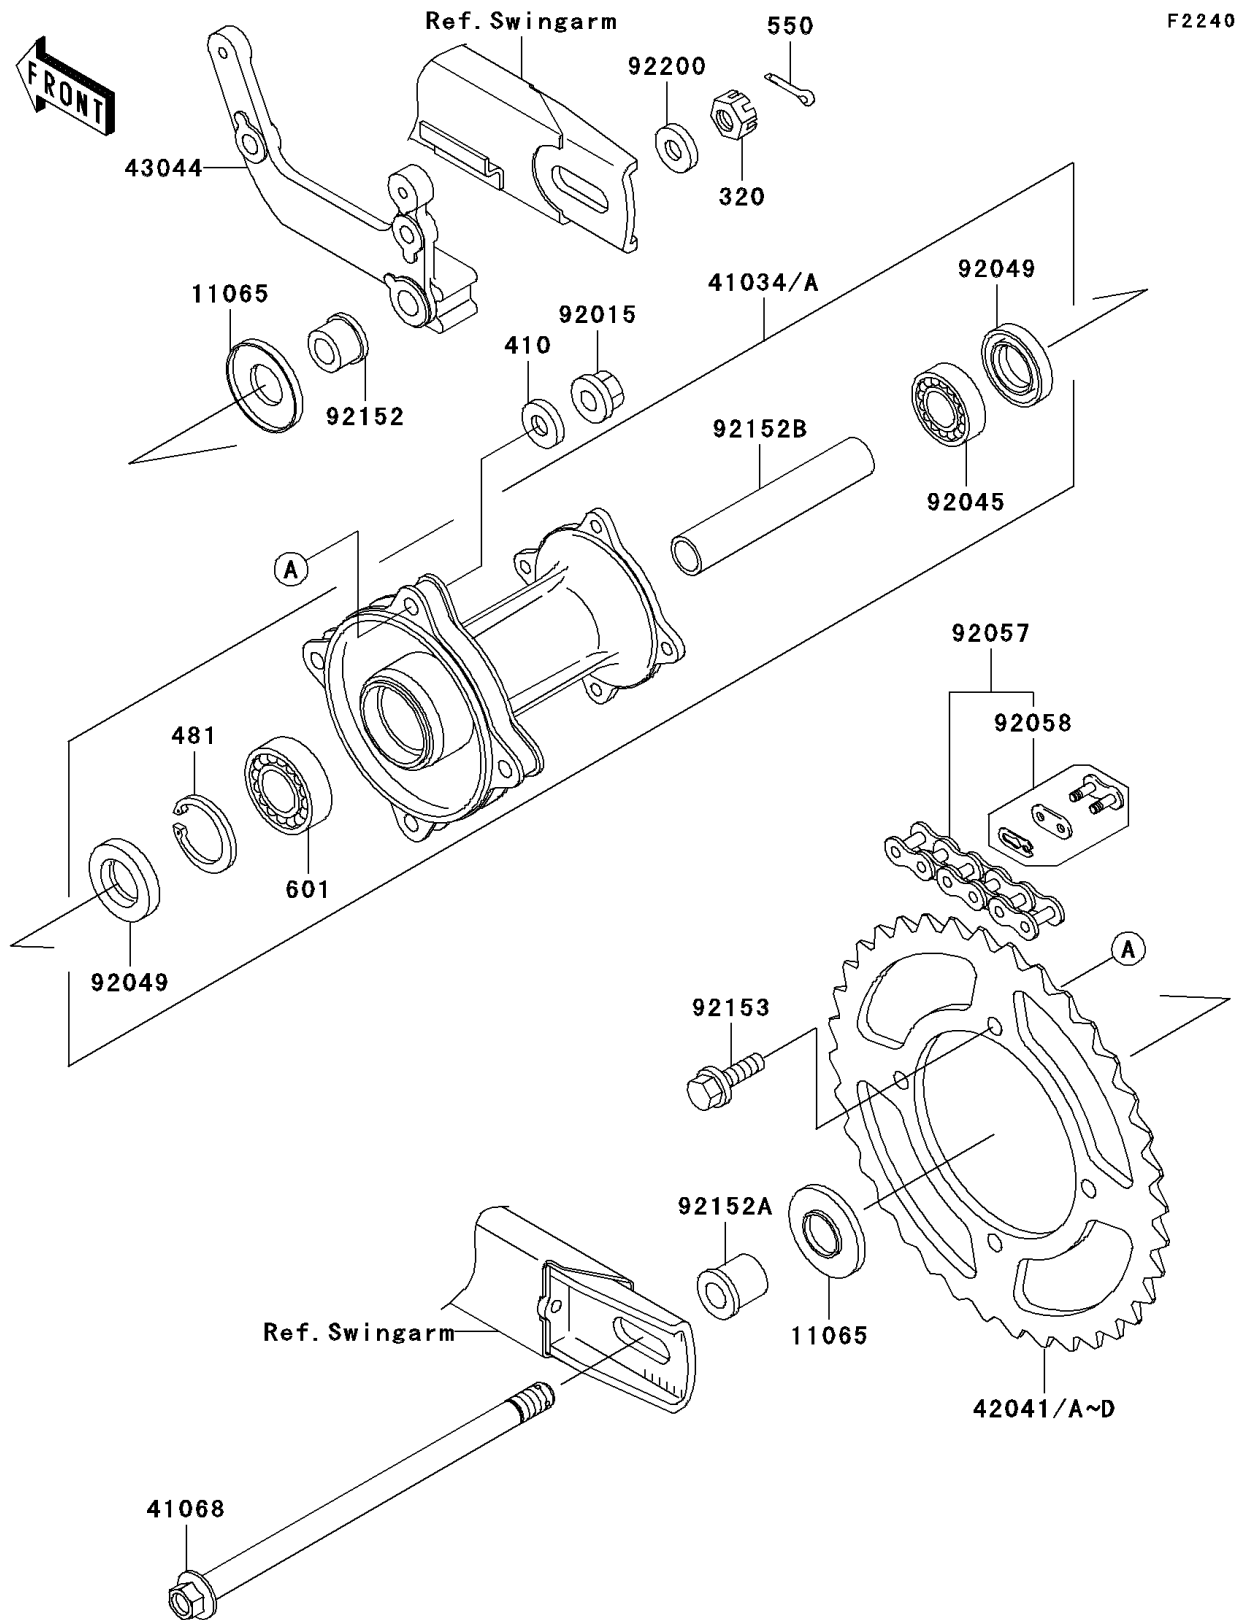

## 2006 KX™65 PARTS DIAGRAM

Rear Hub

F2240

## 2006 KX™65 PARTS LIST

Rear Hub

ITEM NAME	PART NUMBER	QUANTITY
NUT-CASTLE (Ref # 320)	320BA1200	1
WASHER-PLAIN-SMALL,8MM (Ref # 410)	410AA0800	1
CIRCLIP-TYPE-C,37MM (Ref # 481)	481J3700	1
PIN-COTTER,3.0X25 (Ref # 550)	550AA3025	1
BEARING-BALL,#6201UUC3 (Ref # 601)	601B6301UU	1
CAP (Ref # 11065)	11065-1137	1
DRUM-ASSY,REAR BRAKE (Ref # 41034A)	41034-1303	1
AXLE,RR (Ref # 41068)	41068-1419	1
SPROCKET-HUB,45T (Ref # 42041)	42041-1526	1
SPROCKET-HUB,46T (Ref # 42041A)	42041-1527	1
SPROCKET-HUB,47T (Ref # 42041B)	42041-1528	1
SPROCKET-HUB,48T (Ref # 42041C)	42041-1529	1
SPROCKET-HUB,49T (Ref # 42041D)	42041-1549	1
HOLDER-COMP-CALIPER,RR (Ref # 43044)	43044-1127	1
NUT,8MM (Ref # 92015)	92015-1432	1
BEARING-BALL,TMB201LLUC3/2A (Ref # 92045)	92045-1062	1
SEAL-OIL,TC20376.5 (Ref # 92049)	92049-1257	1
CHAIN,DRIVE,DID420MBK1X110L (Ref # 92057)	92057-1504	1
JOINT-CHAIN,DRIVE (Ref # 92058)	92058-1073	1
COLLAR,AXLE,L=15.5 (Ref # 92152)	92152-1196	1
COLLAR,RR AXLE,L=22 (Ref # 92152A)	92152-1198	1
COLLAR,RR BRAKE DRUM,L=89 (Ref # 92152B)	92152-1199	1
BOLT,FLANGED,8X28 (Ref # 92153)	92153-1101	1
WASHER,12.3X23X2.3 (Ref # 92200)	92200-1004	1