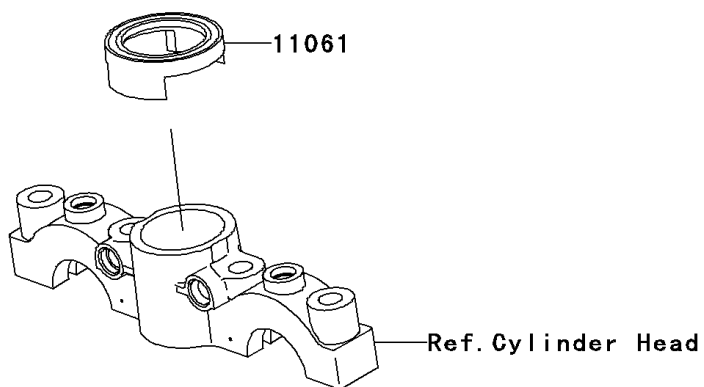

2009 KX™450F PARTS DIAGRAM

Cylinder Head Cover

E1112

2009 KX™450F PARTS LIST

Cylinder Head Cover

| ITEM NAME | PART NUMBER | QUANTITY |
|--------------------------------------|-------------|----------|
| GASKET,PLUG HOLE (Ref # 11061) | 11061-0079 | 1 |
| GASKET,HEAD COVER (Ref # 11061A) | 11061-0351 | 1 |
| COVER,CYLINDER HEAD (Ref # 14091) | 14091-1631 | 1 |
| RING-O,HEAD COVER BOLT (Ref # 92055) | 92055-1352 | 1 |
| BOLT,SOCKET,6X22.5 (Ref # 92153) | 92153-1779 | 1 |