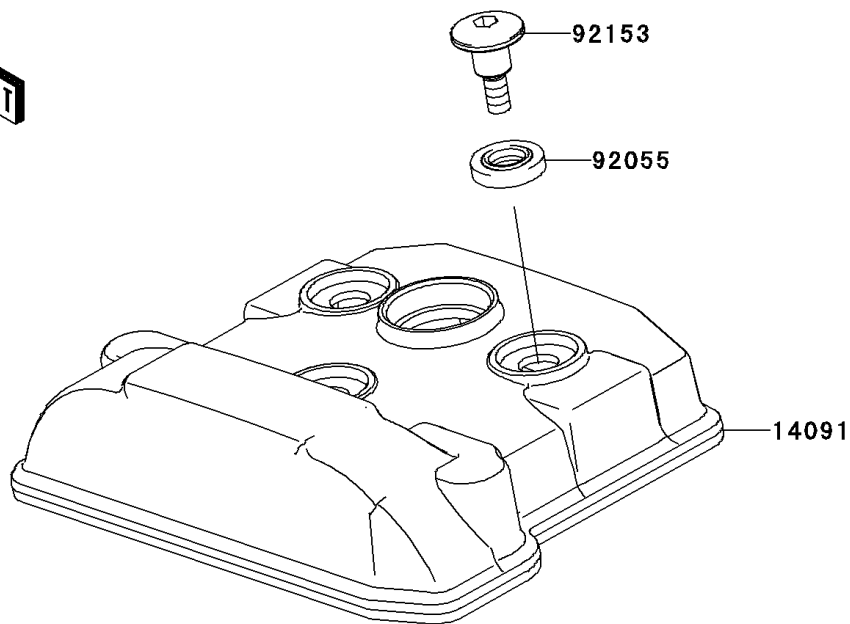

2009 KX™450F PARTS DIAGRAM

Cylinder Head Cover

E1112

2009 KX™450F PARTS LIST

Cylinder Head Cover

| ITEM NAME | PART NUMBER | QUANTITY |
|--------------------------------------|-------------|----------|
| GASKET,PLUG HOLE (Ref # 11061) | 11061-0079 | 1 |
| GASKET,HEAD COVER (Ref # 11061A) | 11061-0351 | 1 |
| COVER,CYLINDER HEAD (Ref # 14091) | 14091-1631 | 1 |
| RING-O,HEAD COVER BOLT (Ref # 92055) | 92055-1352 | 1 |
| BOLT,SOCKET,6X22.5 (Ref # 92153) | 92153-1779 | 1 |