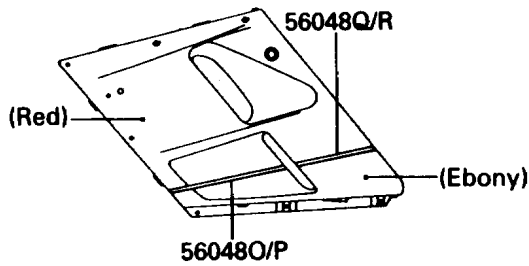

1988 NINJA® ZX™-10 PARTS DIAGRAM

Decals(Ebony/Red)(ZX1000-B1)

F2861-0028

1988 NINJA® ZX™-10 PARTS LIST

Decals(Ebony/Red)(ZX1000-B1)

ITEM NAME	PART NUMBER	QUANTITY
EMBLEM,FUEL TANK,KAWASAKI (Ref # 56014)	56014-1215	1
MARK,KAWASAKI (Ref # 56018)	56018-1675	1
PATTERN,FUEL TANK (Ref # 56048)	56048-1116	1
PATTERN,SIDE COVER,LH (Ref # 56048A)	56048-1117	1
PATTERN,SIDE COVER,RH (Ref # 56048B)	56048-1118	1
PATTERN,SEAT COVER,FR,FR,LH (Ref # 56048C)	56048-1119	1
PATTERN,TOOL BOX COVER,LH (Ref # 56048D)	56048-1120	1
PATTERN,SEAT COVER,FR,RR,LH (Ref # 56048E)	56048-1121	1
PATTERN,SEAT COVER,FR,RH (Ref # 56048F)	56048-1122	1
PATTERN,SEAT COVER,RR,LH (Ref # 56048G)	56048-1123	1
PATTERN,SEAT COVER,RR,RH (Ref # 56048H)	56048-1124	1
PATTERN,UPP COWLING,UPP,FR,LH (Ref # 56048I)	56048-1125	1
PATTERN,UPP COWLING,UPP,FR,RH (Ref # 56048J)	56048-1126	1
PATTERN,UPP COWLING,UPP,RR,LH (Ref # 56048K)	56048-1127	1
PATTERN,UPP COWLING,UPP,RR,RH (Ref # 56048L)	56048-1128	1
PATTERN,UPP COWLING,LWR,LH (Ref # 56048M)	56048-1129	1
PATTERN,UPP COWLING,LWR,RH (Ref # 56048N)	56048-1130	1
PATTERN,CNT COWLING,FR,LH (Ref # 56048O)	56048-1131	1
PATTERN,CNT COWLING,FR,RH (Ref # 56048P)	56048-1132	1
PATTERN,CNT COWLING,RR,LH (Ref # 56048Q)	56048-1133	1
PATTERN,CNT COWLING,RR,RH (Ref # 56048R)	56048-1134	1
MARK,NINJA (Ref # 56050)	56050-1090	1
MARK,E-BOX FRAME (Ref # 56050A)	56050-1091	1
MARK,NINJA/ZX-10 (Ref # 56050B)	56050-1092	1
MARK,TWIN CAM 16-VALVE (Ref # 56050C)	56050-1093	1
MARK,ENGINE COVER,LH (Ref # 56050D)	56050-1094	1
MARK,ENGINE COVER,RH (Ref # 56050E)	56050-1095	1