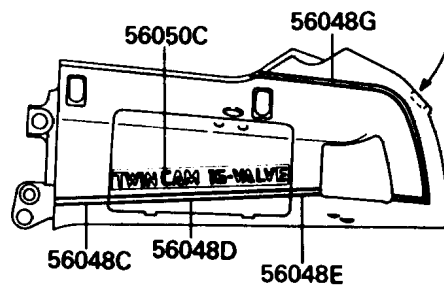

1988 NINJA® ZX™-10 PARTS DIAGRAM

Decals(Ebony/Red)(ZX1000-B1)

F2861-0028

1988 NINJA® ZX™-10 PARTS LIST

Decals(Ebony/Red)(ZX1000-B1)

ITEM NAME	PART NUMBER	QUANTITY
EMBLEM,FUEL TANK,KAWASAKI (Ref # 56014)	56014-1215	1
MARK,KAWASAKI (Ref # 56018)	56018-1675	1
PATTERN,FUEL TANK (Ref # 56048)	56048-1116	1
PATTERN,SIDE COVER,LH (Ref # 56048A)	56048-1117	1
PATTERN,SIDE COVER,RH (Ref # 56048B)	56048-1118	1
PATTERN,SEAT COVER,FR,FR,LH (Ref # 56048C)	56048-1119	1
PATTERN,TOOL BOX COVER,LH (Ref # 56048D)	56048-1120	1
PATTERN,SEAT COVER,FR,RR,LH (Ref # 56048E)	56048-1121	1
PATTERN,SEAT COVER,FR,RH (Ref # 56048F)	56048-1122	1
PATTERN,SEAT COVER,RR,LH (Ref # 56048G)	56048-1123	1
PATTERN,SEAT COVER,RR,RH (Ref # 56048H)	56048-1124	1
PATTERN,UPP COWLING,UPP,FR,LH (Ref # 56048I)	56048-1125	1
PATTERN,UPP COWLING,UPP,FR,RH (Ref # 56048J)	56048-1126	1
PATTERN,UPP COWLING,UPP,RR,LH (Ref # 56048K)	56048-1127	1
PATTERN,UPP COWLING,UPP,RR,RH (Ref # 56048L)	56048-1128	1
PATTERN,UPP COWLING,LWR,LH (Ref # 56048M)	56048-1129	1
PATTERN,UPP COWLING,LWR,RH (Ref # 56048N)	56048-1130	1
PATTERN,CNT COWLING,FR,LH (Ref # 56048O)	56048-1131	1
PATTERN,CNT COWLING,FR,RH (Ref # 56048P)	56048-1132	1
PATTERN,CNT COWLING,RR,LH (Ref # 56048Q)	56048-1133	1
PATTERN,CNT COWLING,RR,RH (Ref # 56048R)	56048-1134	1
MARK,NINJA (Ref # 56050)	56050-1090	1
MARK,E-BOX FRAME (Ref # 56050A)	56050-1091	1
MARK,NINJA/ZX-10 (Ref # 56050B)	56050-1092	1
MARK,TWIN CAM 16-VALVE (Ref # 56050C)	56050-1093	1
MARK,ENGINE COVER,LH (Ref # 56050D)	56050-1094	1
MARK,ENGINE COVER,RH (Ref # 56050E)	56050-1095	1