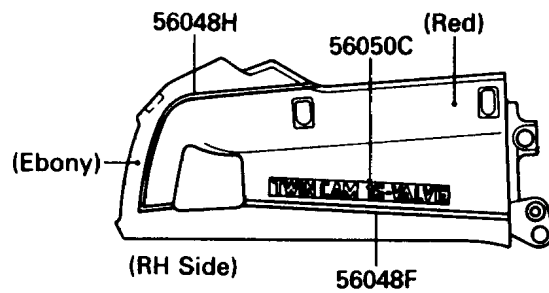

1988 NINJA® ZX™-10 PARTS DIAGRAM

Decals(Ebony/Red)(ZX1000-B1)

F2861-0028

1988 NINJA® ZX™-10 PARTS LIST

Decals(Ebony/Red)(ZX1000-B1)

ITEM NAME	PART NUMBER	QUANTITY
EMBLEM,FUEL TANK,KAWASAKI (Ref # 56014)	56014-1215	1
MARK,KAWASAKI (Ref # 56018)	56018-1675	1
PATTERN,FUEL TANK (Ref # 56048)	56048-1116	1
PATTERN,SIDE COVER,LH (Ref # 56048A)	56048-1117	1
PATTERN,SIDE COVER,RH (Ref # 56048B)	56048-1118	1
PATTERN,SEAT COVER,FR,FR,LH (Ref # 56048C)	56048-1119	1
PATTERN,TOOL BOX COVER,LH (Ref # 56048D)	56048-1120	1
PATTERN,SEAT COVER,FR,RR,LH (Ref # 56048E)	56048-1121	1
PATTERN,SEAT COVER,FR,RH (Ref # 56048F)	56048-1122	1
PATTERN,SEAT COVER,RR,LH (Ref # 56048G)	56048-1123	1
PATTERN,SEAT COVER,RR,RH (Ref # 56048H)	56048-1124	1
PATTERN,UPP COWLING,UPP,FR,LH (Ref # 56048I)	56048-1125	1
PATTERN,UPP COWLING,UPP,FR,RH (Ref # 56048J)	56048-1126	1
PATTERN,UPP COWLING,UPP,RR,LH (Ref # 56048K)	56048-1127	1
PATTERN,UPP COWLING,UPP,RR,RH (Ref # 56048L)	56048-1128	1
PATTERN,UPP COWLING,LWR,LH (Ref # 56048M)	56048-1129	1
PATTERN,UPP COWLING,LWR,RH (Ref # 56048N)	56048-1130	1
PATTERN,CNT COWLING,FR,LH (Ref # 56048O)	56048-1131	1
PATTERN,CNT COWLING,FR,RH (Ref # 56048P)	56048-1132	1
PATTERN,CNT COWLING,RR,LH (Ref # 56048Q)	56048-1133	1
PATTERN,CNT COWLING,RR,RH (Ref # 56048R)	56048-1134	1
MARK,NINJA (Ref # 56050)	56050-1090	1
MARK,E-BOX FRAME (Ref # 56050A)	56050-1091	1
MARK,NINJA/ZX-10 (Ref # 56050B)	56050-1092	1
MARK,TWIN CAM 16-VALVE (Ref # 56050C)	56050-1093	1
MARK,ENGINE COVER,LH (Ref # 56050D)	56050-1094	1
MARK,ENGINE COVER,RH (Ref # 56050E)	56050-1095	1