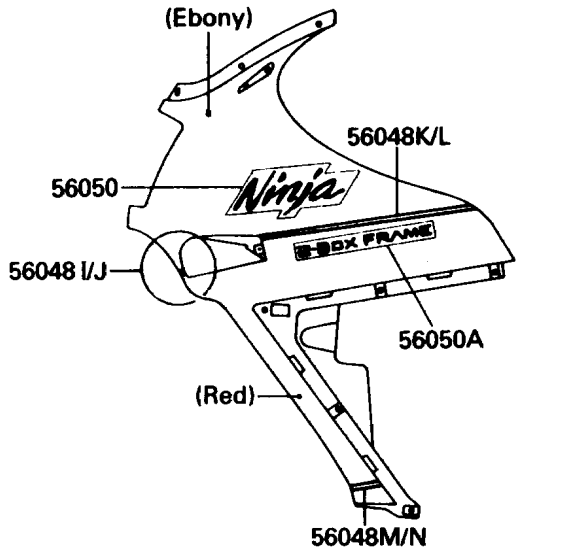

1988 NINJA® ZX™-10 PARTS DIAGRAM

Decals(Ebony/Red)(ZX1000-B1)

F2861-0028

1988 NINJA® ZX™-10 PARTS LIST

Decals(Ebony/Red)(ZX1000-B1)

ITEM NAME	PART NUMBER	QUANTITY
EMBLEM,FUEL TANK,KAWASAKI (Ref # 56014)	56014-1215	1
MARK,KAWASAKI (Ref # 56018)	56018-1675	1
PATTERN,FUEL TANK (Ref # 56048)	56048-1116	1
PATTERN,SIDE COVER,LH (Ref # 56048A)	56048-1117	1
PATTERN,SIDE COVER,RH (Ref # 56048B)	56048-1118	1
PATTERN,SEAT COVER,FR,FR,LH (Ref # 56048C)	56048-1119	1
PATTERN,TOOL BOX COVER,LH (Ref # 56048D)	56048-1120	1
PATTERN,SEAT COVER,FR,RR,LH (Ref # 56048E)	56048-1121	1
PATTERN,SEAT COVER,FR,RH (Ref # 56048F)	56048-1122	1
PATTERN,SEAT COVER,RR,LH (Ref # 56048G)	56048-1123	1
PATTERN,SEAT COVER,RR,RH (Ref # 56048H)	56048-1124	1
PATTERN,UPP COWLING,UPP,FR,LH (Ref # 56048I)	56048-1125	1
PATTERN,UPP COWLING,UPP,FR,RH (Ref # 56048J)	56048-1126	1
PATTERN,UPP COWLING,UPP,RR,LH (Ref # 56048K)	56048-1127	1
PATTERN,UPP COWLING,UPP,RR,RH (Ref # 56048L)	56048-1128	1
PATTERN,UPP COWLING,LWR,LH (Ref # 56048M)	56048-1129	1
PATTERN,UPP COWLING,LWR,RH (Ref # 56048N)	56048-1130	1
PATTERN,CNT COWLING,FR,LH (Ref # 56048O)	56048-1131	1
PATTERN,CNT COWLING,FR,RH (Ref # 56048P)	56048-1132	1
PATTERN,CNT COWLING,RR,LH (Ref # 56048Q)	56048-1133	1
PATTERN,CNT COWLING,RR,RH (Ref # 56048R)	56048-1134	1
MARK,NINJA (Ref # 56050)	56050-1090	1
MARK,E-BOX FRAME (Ref # 56050A)	56050-1091	1
MARK,NINJA/ZX-10 (Ref # 56050B)	56050-1092	1
MARK,TWIN CAM 16-VALVE (Ref # 56050C)	56050-1093	1
MARK,ENGINE COVER,LH (Ref # 56050D)	56050-1094	1
MARK,ENGINE COVER,RH (Ref # 56050E)	56050-1095	1