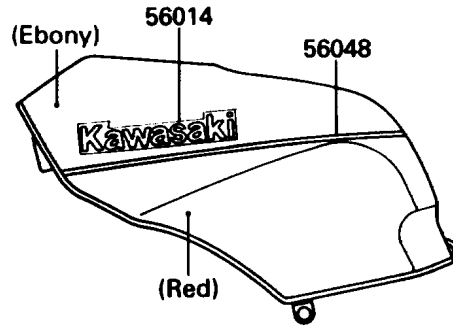

1988 NINJA® ZX™-10 PARTS DIAGRAM

Decals(Ebony/Red)(ZX1000-B1)

F2861-0028

1988 NINJA® ZX™-10 PARTS LIST

Decals(Ebony/Red)(ZX1000-B1)

ITEM NAME	PART NUMBER	QUANTITY
EMBLEM,FUEL TANK,KAWASAKI (Ref # 56014)	56014-1215	1
MARK,KAWASAKI (Ref # 56018)	56018-1675	1
PATTERN,FUEL TANK (Ref # 56048)	56048-1116	1
PATTERN,SIDE COVER,LH (Ref # 56048A)	56048-1117	1
PATTERN,SIDE COVER,RH (Ref # 56048B)	56048-1118	1
PATTERN,SEAT COVER,FR,FR,LH (Ref # 56048C)	56048-1119	1
PATTERN,TOOL BOX COVER,LH (Ref # 56048D)	56048-1120	1
PATTERN,SEAT COVER,FR,RR,LH (Ref # 56048E)	56048-1121	1
PATTERN,SEAT COVER,FR,RH (Ref # 56048F)	56048-1122	1
PATTERN,SEAT COVER,RR,LH (Ref # 56048G)	56048-1123	1
PATTERN,SEAT COVER,RR,RH (Ref # 56048H)	56048-1124	1
PATTERN,UPP COWLING,UPP,FR,LH (Ref # 56048I)	56048-1125	1
PATTERN,UPP COWLING,UPP,FR,RH (Ref # 56048J)	56048-1126	1
PATTERN,UPP COWLING,UPP,RR,LH (Ref # 56048K)	56048-1127	1
PATTERN,UPP COWLING,UPP,RR,RH (Ref # 56048L)	56048-1128	1
PATTERN,UPP COWLING,LWR,LH (Ref # 56048M)	56048-1129	1
PATTERN,UPP COWLING,LWR,RH (Ref # 56048N)	56048-1130	1
PATTERN,CNT COWLING,FR,LH (Ref # 56048O)	56048-1131	1
PATTERN,CNT COWLING,FR,RH (Ref # 56048P)	56048-1132	1
PATTERN,CNT COWLING,RR,LH (Ref # 56048Q)	56048-1133	1
PATTERN,CNT COWLING,RR,RH (Ref # 56048R)	56048-1134	1
MARK,NINJA (Ref # 56050)	56050-1090	1
MARK,E-BOX FRAME (Ref # 56050A)	56050-1091	1
MARK,NINJA/ZX-10 (Ref # 56050B)	56050-1092	1
MARK,TWIN CAM 16-VALVE (Ref # 56050C)	56050-1093	1
MARK,ENGINE COVER,LH (Ref # 56050D)	56050-1094	1
MARK,ENGINE COVER,RH (Ref # 56050E)	56050-1095	1