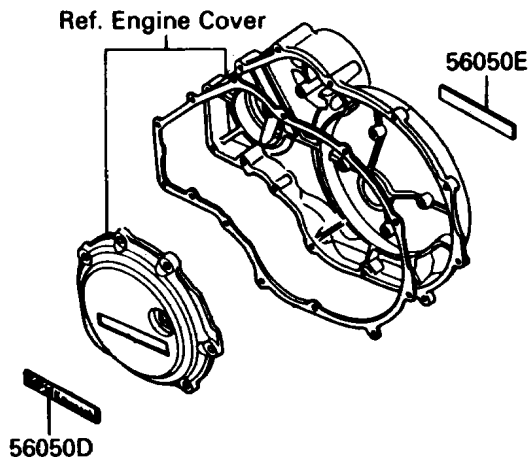

1988 NINJA® ZX™-10 PARTS DIAGRAM

Decals(Ebony/Red)(ZX1000-B1)

F2861-0028

1988 NINJA® ZX™-10 PARTS LIST

Decals(Ebony/Red)(ZX1000-B1)

ITEM NAME	PART NUMBER	QUANTITY
EMBLEM,FUEL TANK,KAWASAKI (Ref # 56014)	56014-1215	1
MARK,KAWASAKI (Ref # 56018)	56018-1675	1
PATTERN,FUEL TANK (Ref # 56048)	56048-1116	1
PATTERN,SIDE COVER,LH (Ref # 56048A)	56048-1117	1
PATTERN,SIDE COVER,RH (Ref # 56048B)	56048-1118	1
PATTERN,SEAT COVER,FR,FR,LH (Ref # 56048C)	56048-1119	1
PATTERN,TOOL BOX COVER,LH (Ref # 56048D)	56048-1120	1
PATTERN,SEAT COVER,FR,RR,LH (Ref # 56048E)	56048-1121	1
PATTERN,SEAT COVER,FR,RH (Ref # 56048F)	56048-1122	1
PATTERN,SEAT COVER,RR,LH (Ref # 56048G)	56048-1123	1
PATTERN,SEAT COVER,RR,RH (Ref # 56048H)	56048-1124	1
PATTERN,UPP COWLING,UPP,FR,LH (Ref # 56048I)	56048-1125	1
PATTERN,UPP COWLING,UPP,FR,RH (Ref # 56048J)	56048-1126	1
PATTERN,UPP COWLING,UPP,RR,LH (Ref # 56048K)	56048-1127	1
PATTERN,UPP COWLING,UPP,RR,RH (Ref # 56048L)	56048-1128	1
PATTERN,UPP COWLING,LWR,LH (Ref # 56048M)	56048-1129	1
PATTERN,UPP COWLING,LWR,RH (Ref # 56048N)	56048-1130	1
PATTERN,CNT COWLING,FR,LH (Ref # 56048O)	56048-1131	1
PATTERN,CNT COWLING,FR,RH (Ref # 56048P)	56048-1132	1
PATTERN,CNT COWLING,RR,LH (Ref # 56048Q)	56048-1133	1
PATTERN,CNT COWLING,RR,RH (Ref # 56048R)	56048-1134	1
MARK,NINJA (Ref # 56050)	56050-1090	1
MARK,E-BOX FRAME (Ref # 56050A)	56050-1091	1
MARK,NINJA/ZX-10 (Ref # 56050B)	56050-1092	1
MARK,TWIN CAM 16-VALVE (Ref # 56050C)	56050-1093	1
MARK,ENGINE COVER,LH (Ref # 56050D)	56050-1094	1
MARK,ENGINE COVER,RH (Ref # 56050E)	56050-1095	1