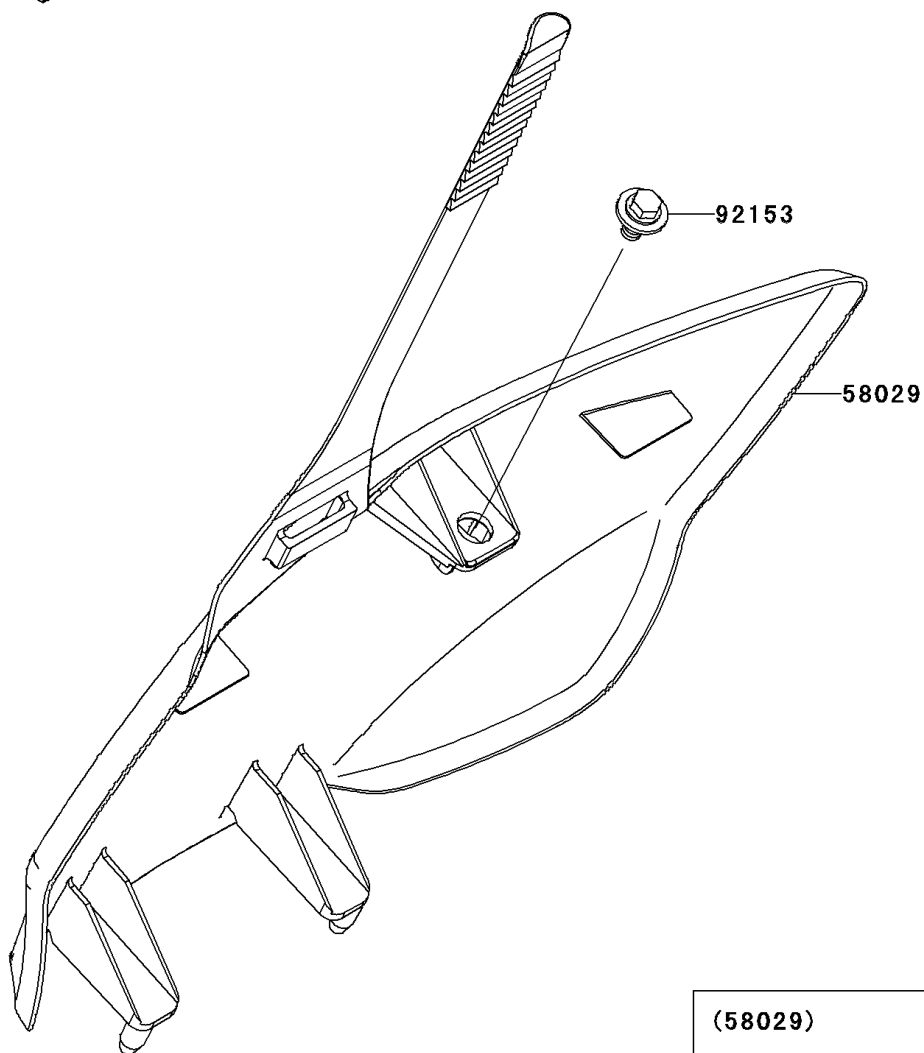

## 2009 KX™250F PARTS DIAGRAM

Accessory

F2910

## 2009 KX™250F PARTS LIST

Accessory

ITEM NAME	PART NUMBER	QUANTITY
PLATE-NUMBER,EBONY (Ref # 58029)	58029-0006-6C	1
BOLT,6X12 (Ref # 92153)	92153-0503	1