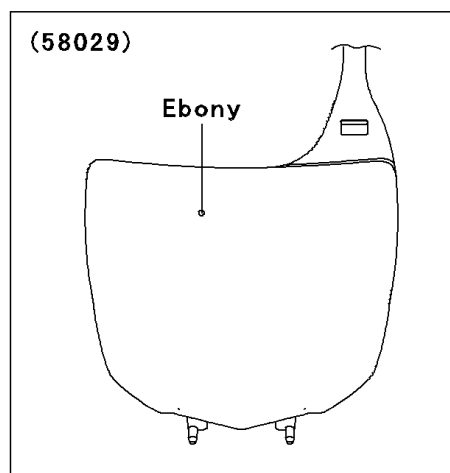

## 2009 KX™250F PARTS DIAGRAM

Accessory

F2910

## 2009 KX™250F PARTS LIST

Accessory

ITEM NAME	PART NUMBER	QUANTITY
PLATE-NUMBER,EBONY (Ref # 58029)	58029-0006-6C	1
BOLT,6X12 (Ref # 92153)	92153-0503	1