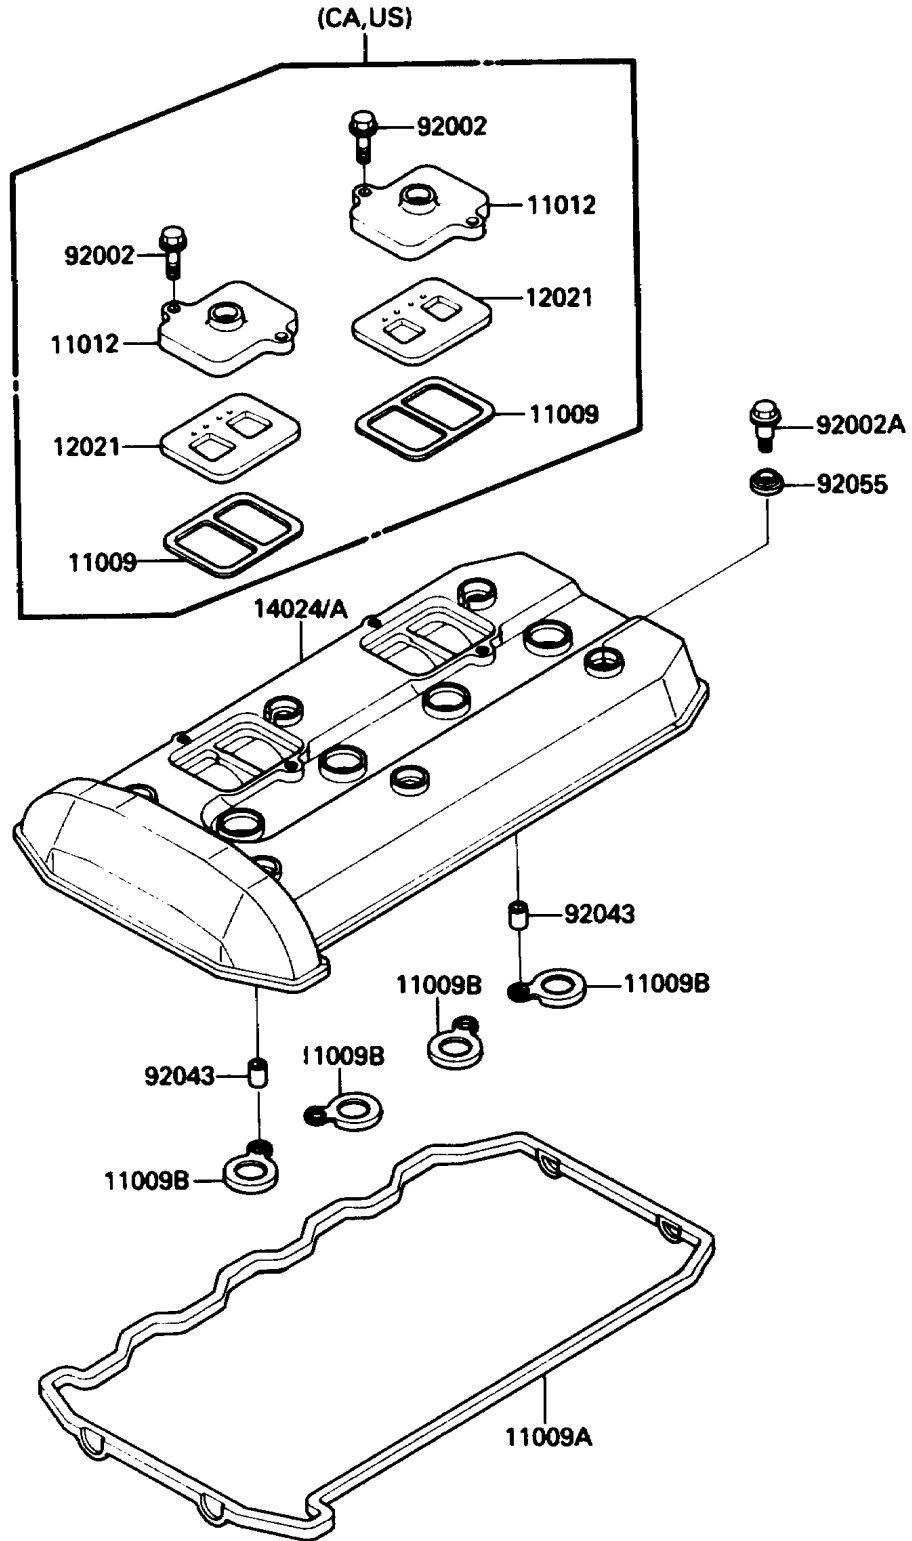

1988 NINJA® ZX™-10 PARTS DIAGRAM

Cylinder Head Cover

E1112-0105

1988 NINJA® ZX™-10 PARTS LIST

Cylinder Head Cover

ITEM NAME	PART NUMBER	QUANTITY
GASKET,HEAD COVER (Ref # 11009A)	11009-1724	1
GASKET,SPARK PLUG (Ref # 11009B)	11009-1725	1
BOLT,HEAD COVER (Ref # 92002A)	92002-1504	1
PIN,8.2X10X14 (Ref # 92043)	92043-1264	1
RING-O,HEAD COVER BOLT (Ref # 92055)	92055-1352	1
GASKET,REED VALVE (Ref # 11009)	11009-1379	1
CAP,REED VALVE (Ref # 11012)	11012-1532	1
VALVE-ASSY-REED (Ref # 12021)	12021-1053	1
COVER,HEAD (Ref # 14024)	14024-1628	1
COVER,HEAD (Ref # 14024A)	14024-1645	1
BOLT,6X22 (Ref # 92002)	92002-1068	1