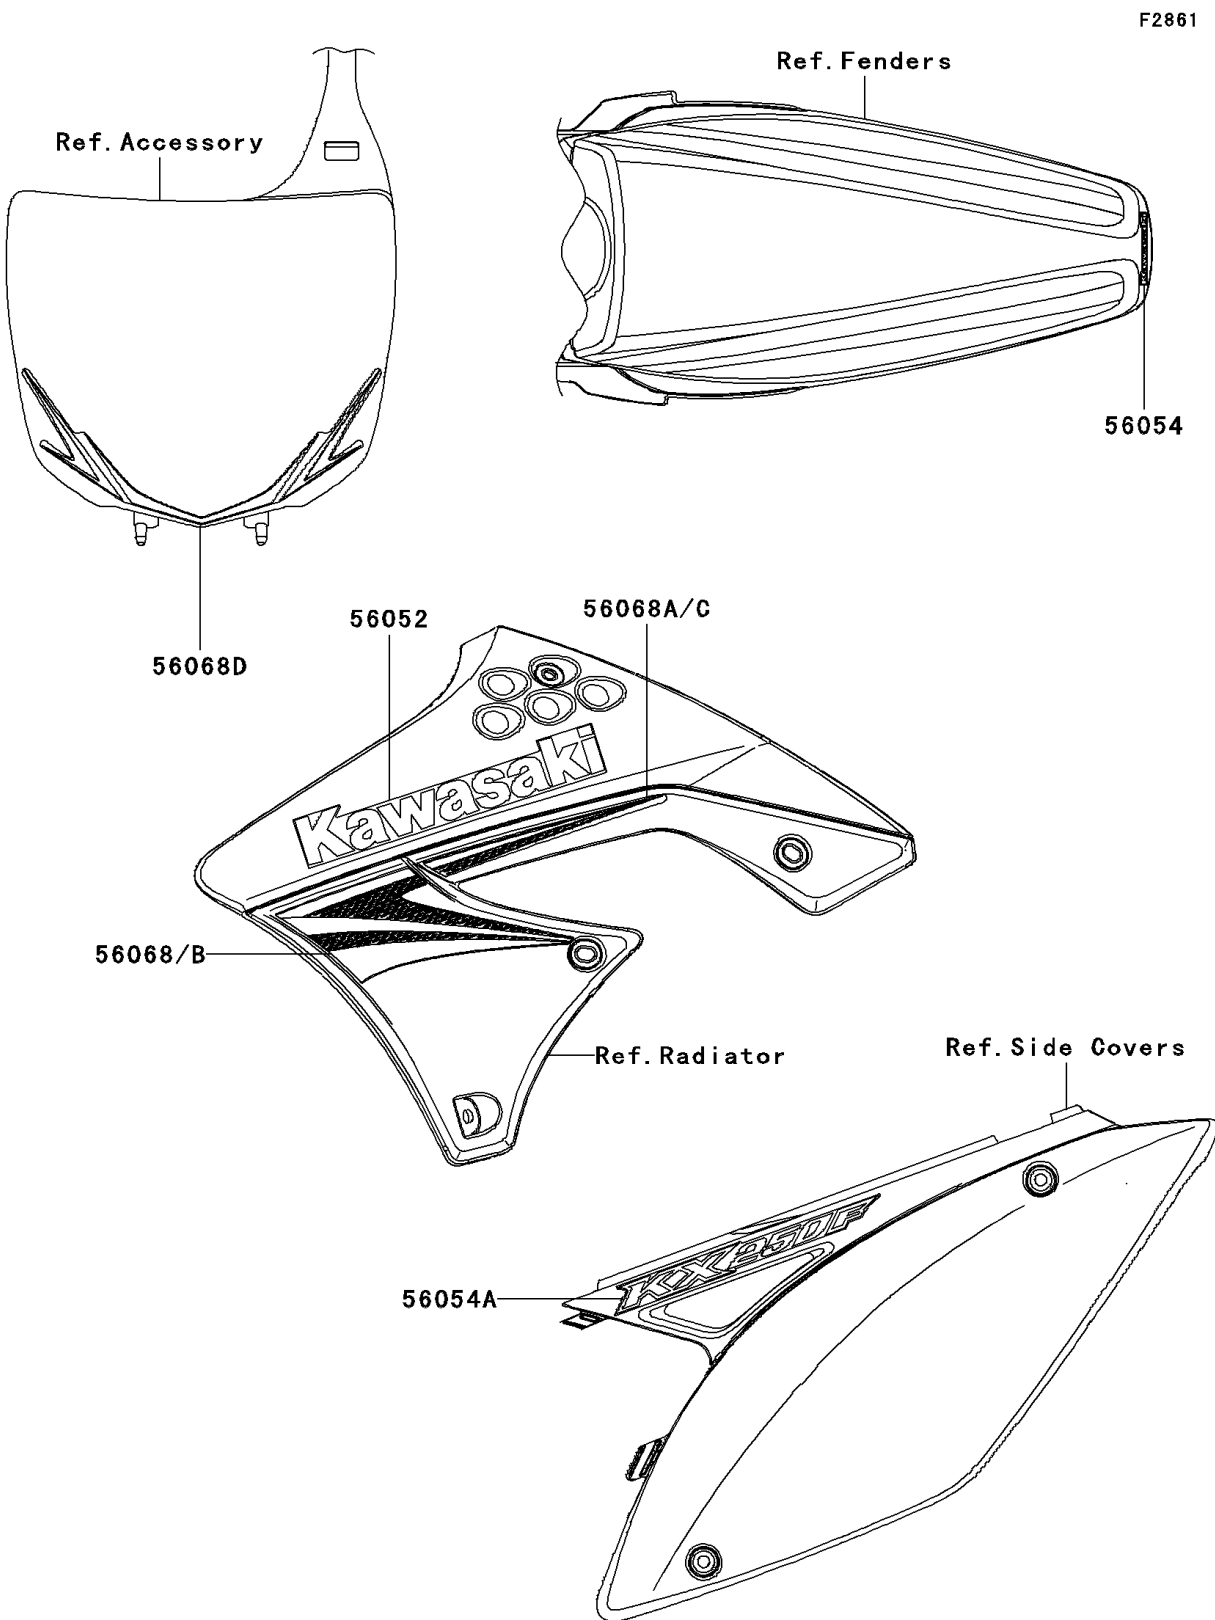

## 2009 KX™250F PARTS DIAGRAM

Decals(Green)(W9F)

## 2009 KX™250F PARTS LIST

Decals(Green)(W9F)

ITEM NAME	PART NUMBER	QUANTITY
MARK,SHROUD,KAWASAKI (Ref # 56052)	56052-0886	1
MARK,RR FENDER,KAWASAKI (Ref # 56054)	56054-0243	1
MARK,SIDE COVER,KX250F (Ref # 56054A)	56054-0318	1
PATTERN,SHROUD,FR,LH (Ref # 56068)	56068-1491	1
PATTERN,SHROUD,RR,LH (Ref # 56068A)	56068-1492	1
PATTERN,SHROUD,FR,RH (Ref # 56068B)	56068-1493	1
PATTERN,SHROUD,RR,RH (Ref # 56068C)	56068-1494	1
PATTERN,NUMBER PLATE (Ref # 56068D)	56068-1495	1