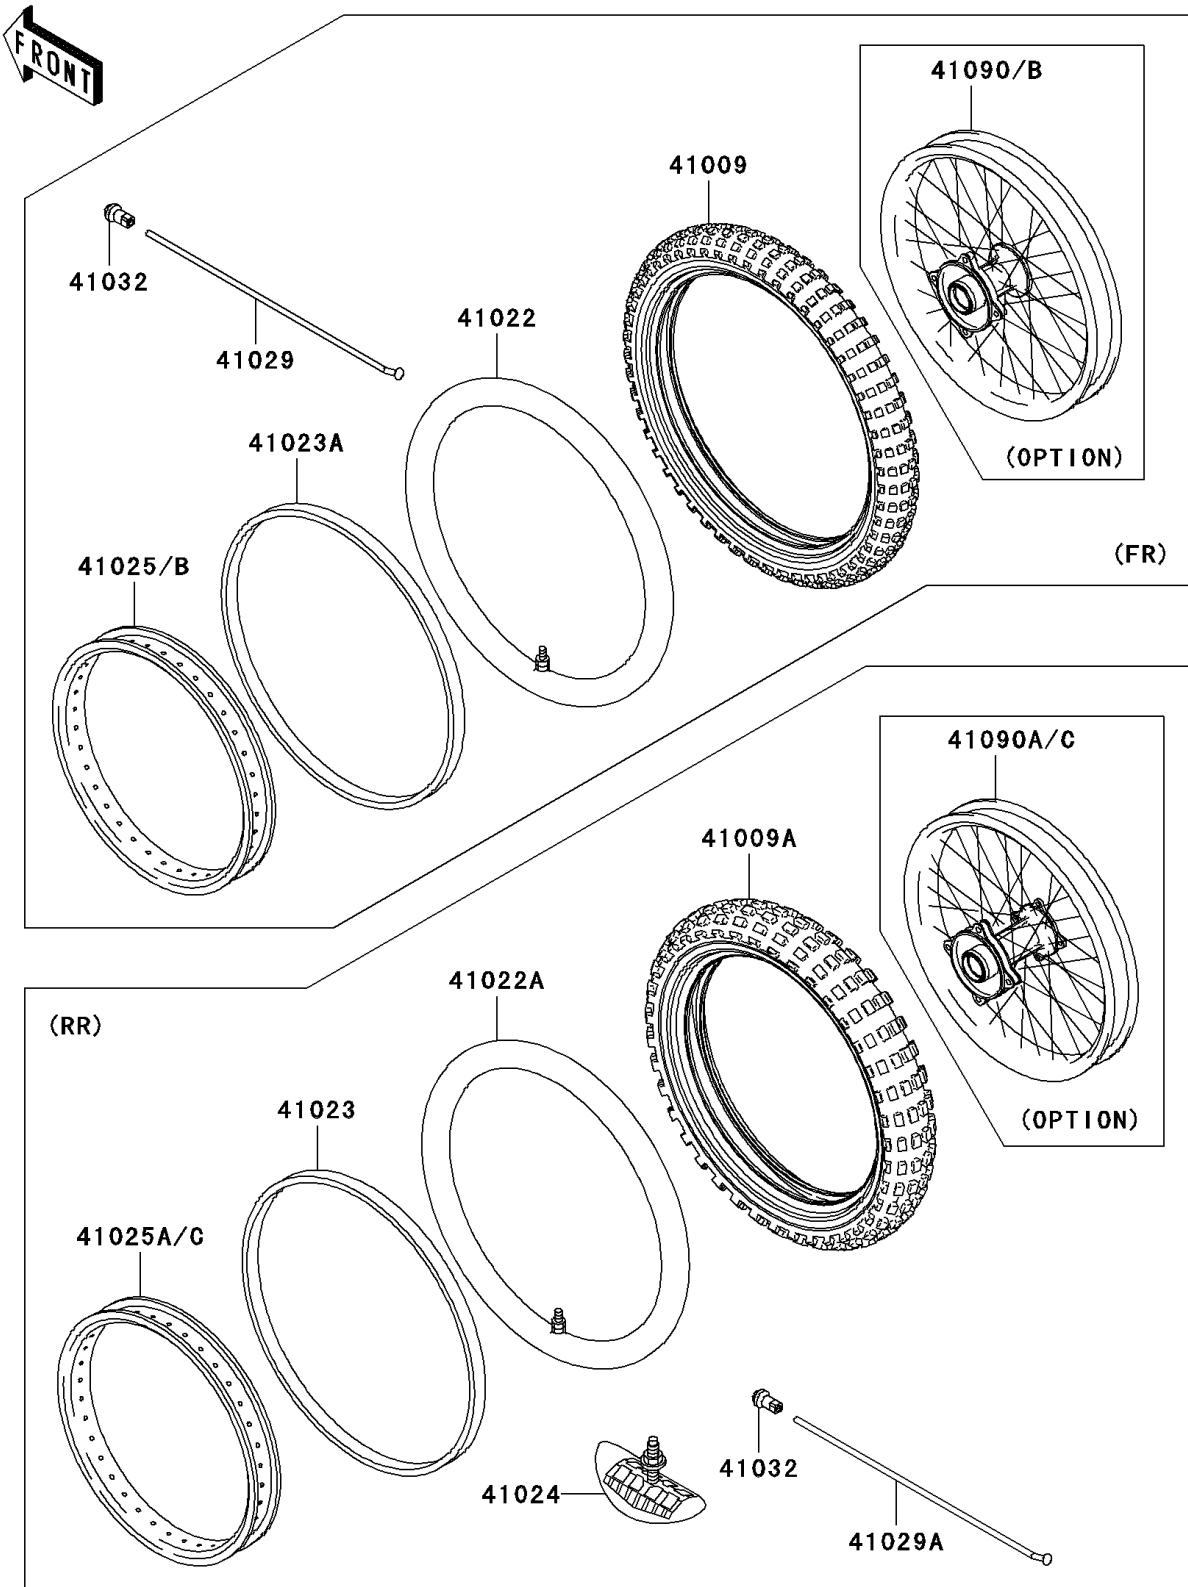

2006 KX™65 PARTS DIAGRAM

Wheels/Tires

F2210

2006 KX™65 PARTS LIST

Wheels/Tires

ITEM NAME	PART NUMBER	QUANTITY
TIRE,FR,60/100-14 30M,D756F(D) (Ref # 41009)	41009-0105	1
TIRE,RR,80/100-12 41M,D756F(D) (Ref # 41009A)	41009-0106	1
TUBE-TIRE,60/100-14(D) (Ref # 41022)	41022-1114	1
TUBE-TIRE,80/100-12(D) (Ref # 41022A)	41022-1115	1
BAND-RIM,80/100-12(D) (Ref # 41023)	41023-1066	1
BAND-RIM,80/100-14(D) (Ref # 41023A)	41023-1068	1
STOPPER-RIM,1.60-M(DUNLOP) (Ref # 41024)	41024-010	1
RIM,FR,1.40X14 (Ref # 41025B)	41025-1388	1
RIM,RR,1.60X12 (Ref # 41025C)	41025-1389	1
SPOKE-INNER,FR,150MMX159D (Ref # 41029)	41029-1302	1
SPOKE-INNER,RR,125.5MMX167D (Ref # 41029A)	41029-1303	1
NIPPLE-SPOKE (Ref # 41032)	41032-1055	1
WHEEL-SUB ASSY,FR (Ref # 41090)	41090-1124	1
WHEEL-SUB ASSY,RR (Ref # 41090A)	41090-1125	1