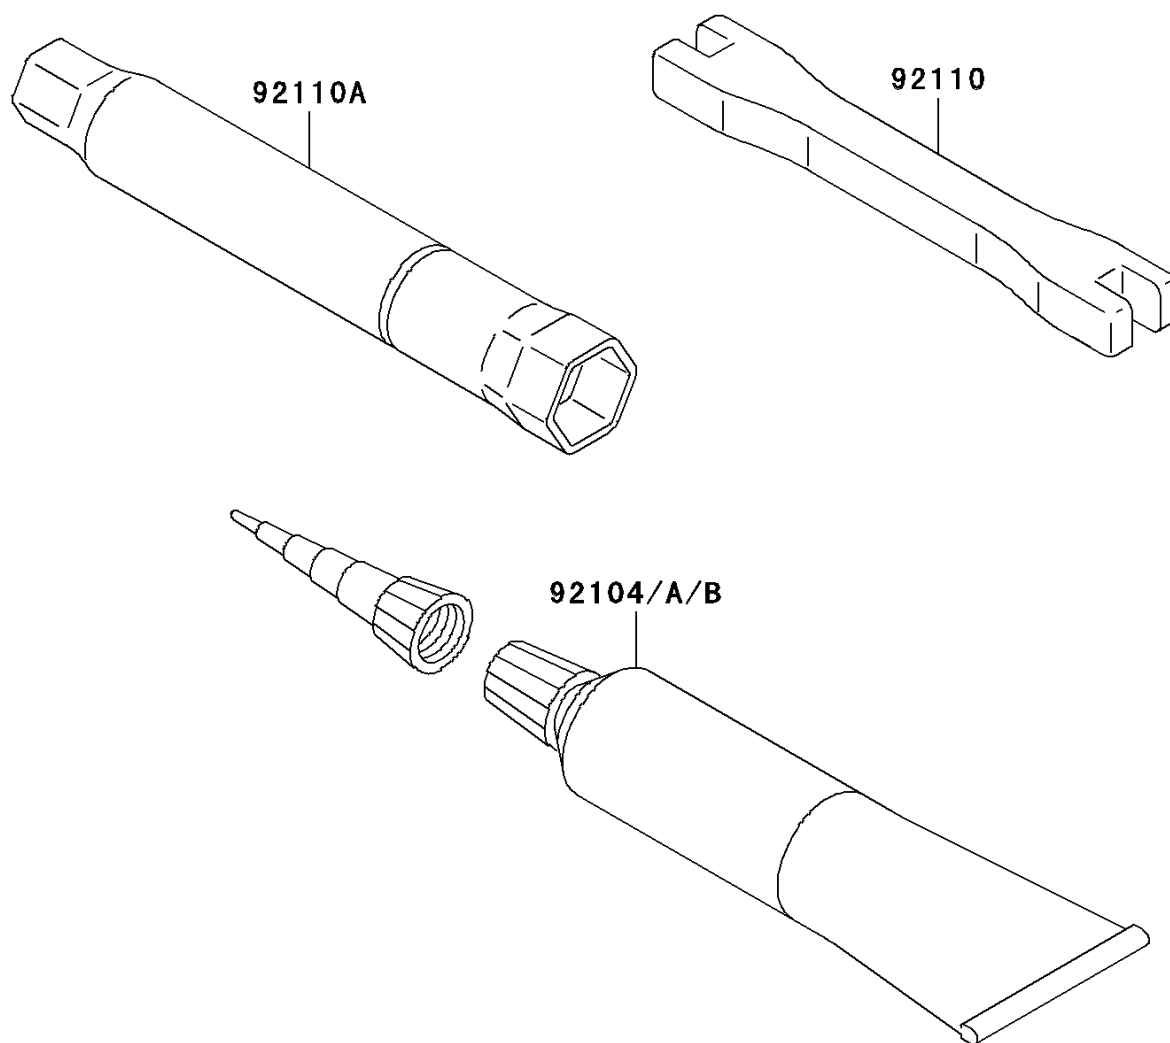

## 2009 KX™250F PARTS DIAGRAM

Owner's Tools

F2810

## 2009 KX™250F PARTS LIST

Owner's Tools

| ITEM NAME                                  | PART NUMBER | QUANTITY |
|--|-------------|----------|
| GASKET-LIQUID,TB1211F,CLEAR (Ref # 92104)  | 92104-0004  | 1        |
| GASKET-LIQUID,TB1216,GRAY (Ref # 92104A)   | 92104-1063  | 1        |
| GASKET-LIQUID,TB1216B,BLACK (Ref # 92104B) | 92104-1064  | 1        |
| TOOL-WRENCH,NIPPLE,6X8 (Ref # 92110)       | 92110-0004  | 1        |
| TOOL-WRENCH,BOX,16MM (Ref # 92110A)        | 92110-0005  | 1        |