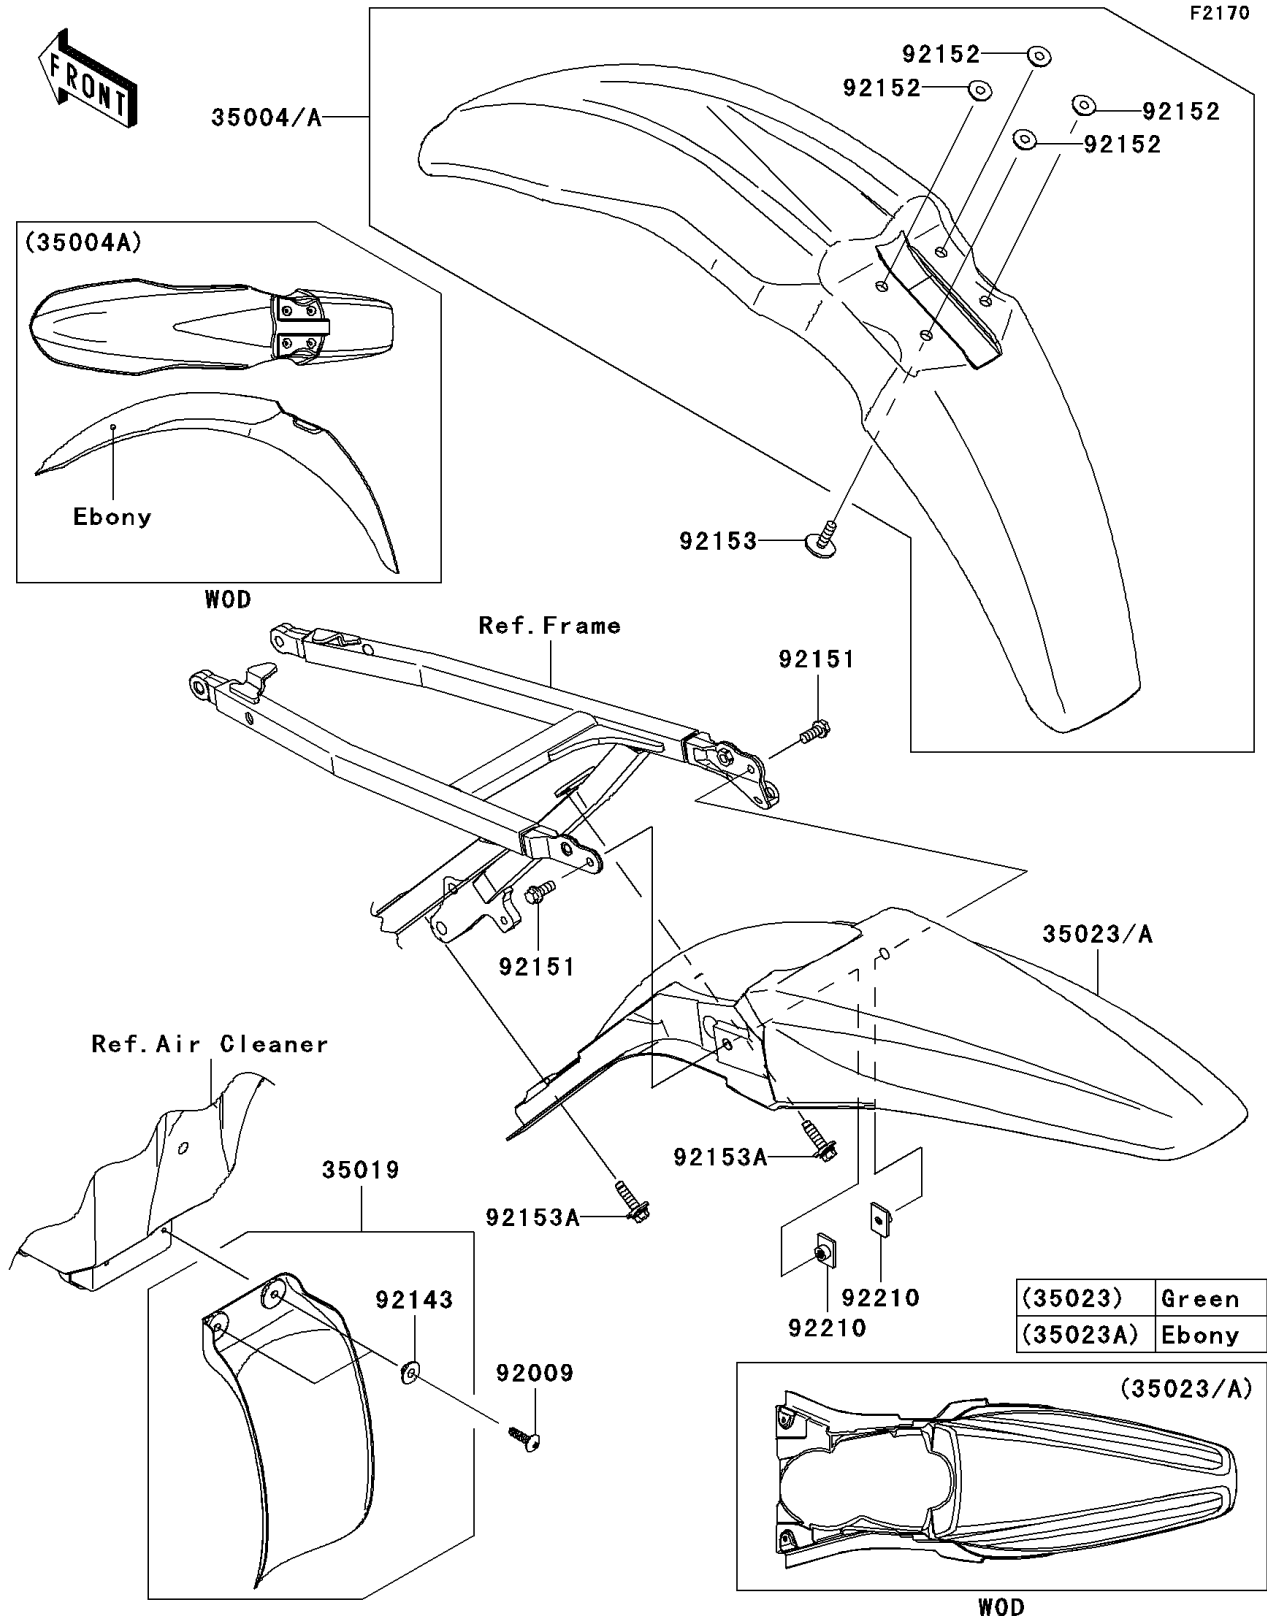

2009 KX™250F PARTS DIAGRAM

Fenders

2009 KX™250F PARTS LIST

Fenders

ITEM NAME	PART NUMBER	QUANTITY
FENDER-FRONT,L.GREEN (Ref # 35004)	35004-0113-290	1
FLAP,AIR FILTER (Ref # 35019)	35019-0050	1
FENDER-REAR,L.GREEN (Ref # 35023)	35023-0164-290	1
SCREW,TAPPING,5X20 (Ref # 92009)	92009-1993	1
COLLAR (Ref # 92143)	92143-1087	1
BOLT,6X14 (Ref # 92151)	92151-1423	1
COLLAR (Ref # 92152)	92152-1422	1
BOLT,6X20 (Ref # 92153)	92153-0864	1
BOLT,FLANGED,6X23 (Ref # 92153A)	92153-1852	1
NUT,PLATE,6MM (Ref # 92210)	92210-1352	1