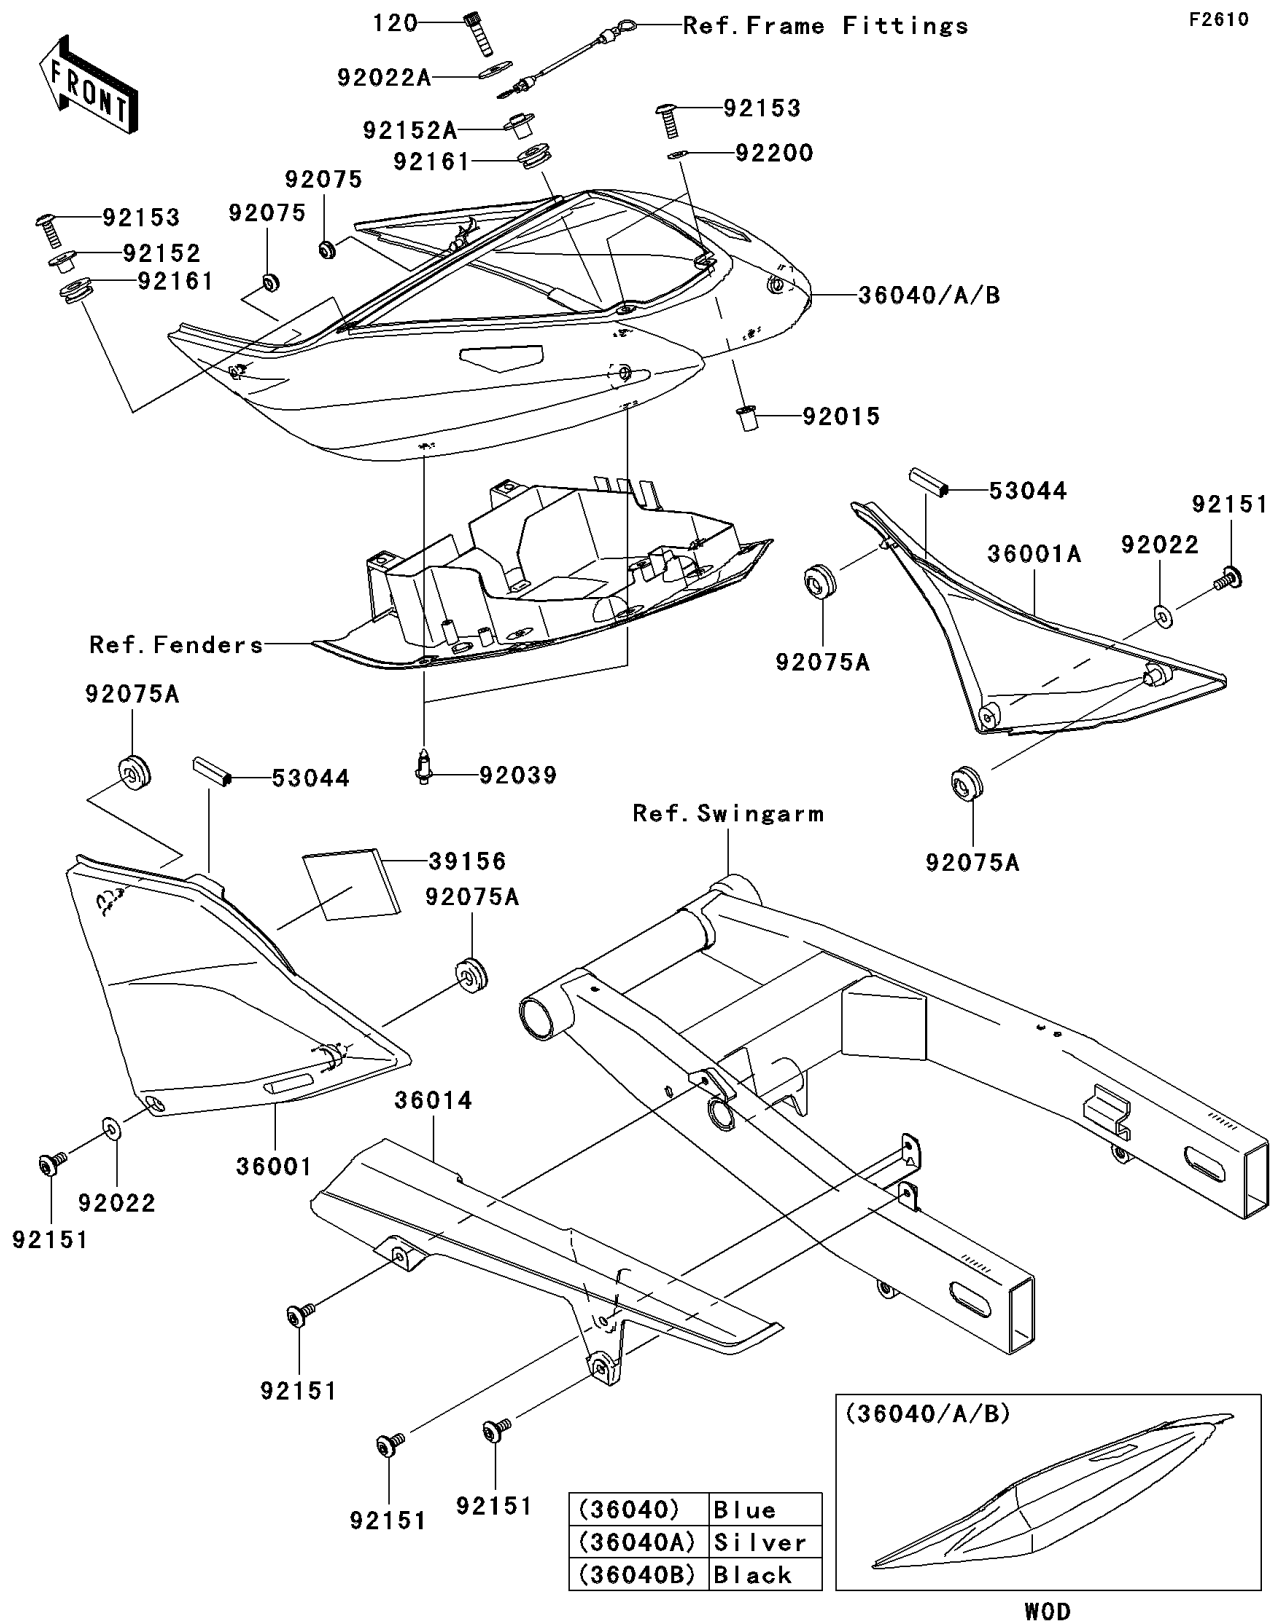

2006 Z750S PARTS DIAGRAM

Side Covers/Chain Cover

2006 Z750S PARTS LIST

Side Covers/Chain Cover

ITEM NAME	PART NUMBER	QUANTITY
BOLT-SOCKET,5X20 (Ref # 120)	120W0520	1
COVER-SIDE,LH,F.S.BLACK (Ref # 36001)	36001-0040-8J	1
COVER-SIDE,RH,F.S.BLACK (Ref # 36001A)	36001-0041-8J	1
CASE-CHAIN (Ref # 36014)	36014-0025	1
COVER-TAIL,M.S.BLACK (Ref # 36040B)	36040-0022-660	1
PAD (Ref # 39156)	39156-0024	1
TRIM,L=30 (Ref # 53044)	53044-0001	1
NUT,WELL,5MM (Ref # 92015)	92015-1757	1
WASHER,6.5X16X1 (Ref # 92022)	92022-1143	1
WASHER,5.5X20X1.2 (Ref # 92022A)	92022-1405	1
RIVET (Ref # 92039)	92039-0015	1
DAMPER (Ref # 92075)	92075-1011	1
DAMPER (Ref # 92075A)	92075-1067	1
BOLT,SOCKET,6X14 (Ref # 92151)	92151-1654	1
COLLAR (Ref # 92152)	92152-0092	1
COLLAR (Ref # 92152A)	92152-0304	1
BOLT,SOCKET,5X16 (Ref # 92153)	92153-1244	1
DAMPER (Ref # 92161)	92161-0317	1
WASHER,NYLON,5.3X11.5X0.5 (Ref # 92200)	92200-0006	1
COVER-TAIL,BLUE (Ref # 36040)	36040-0022-10E	1
COVER-TAIL,G.SILVER (Ref # 36040A)	36040-0022-474	1