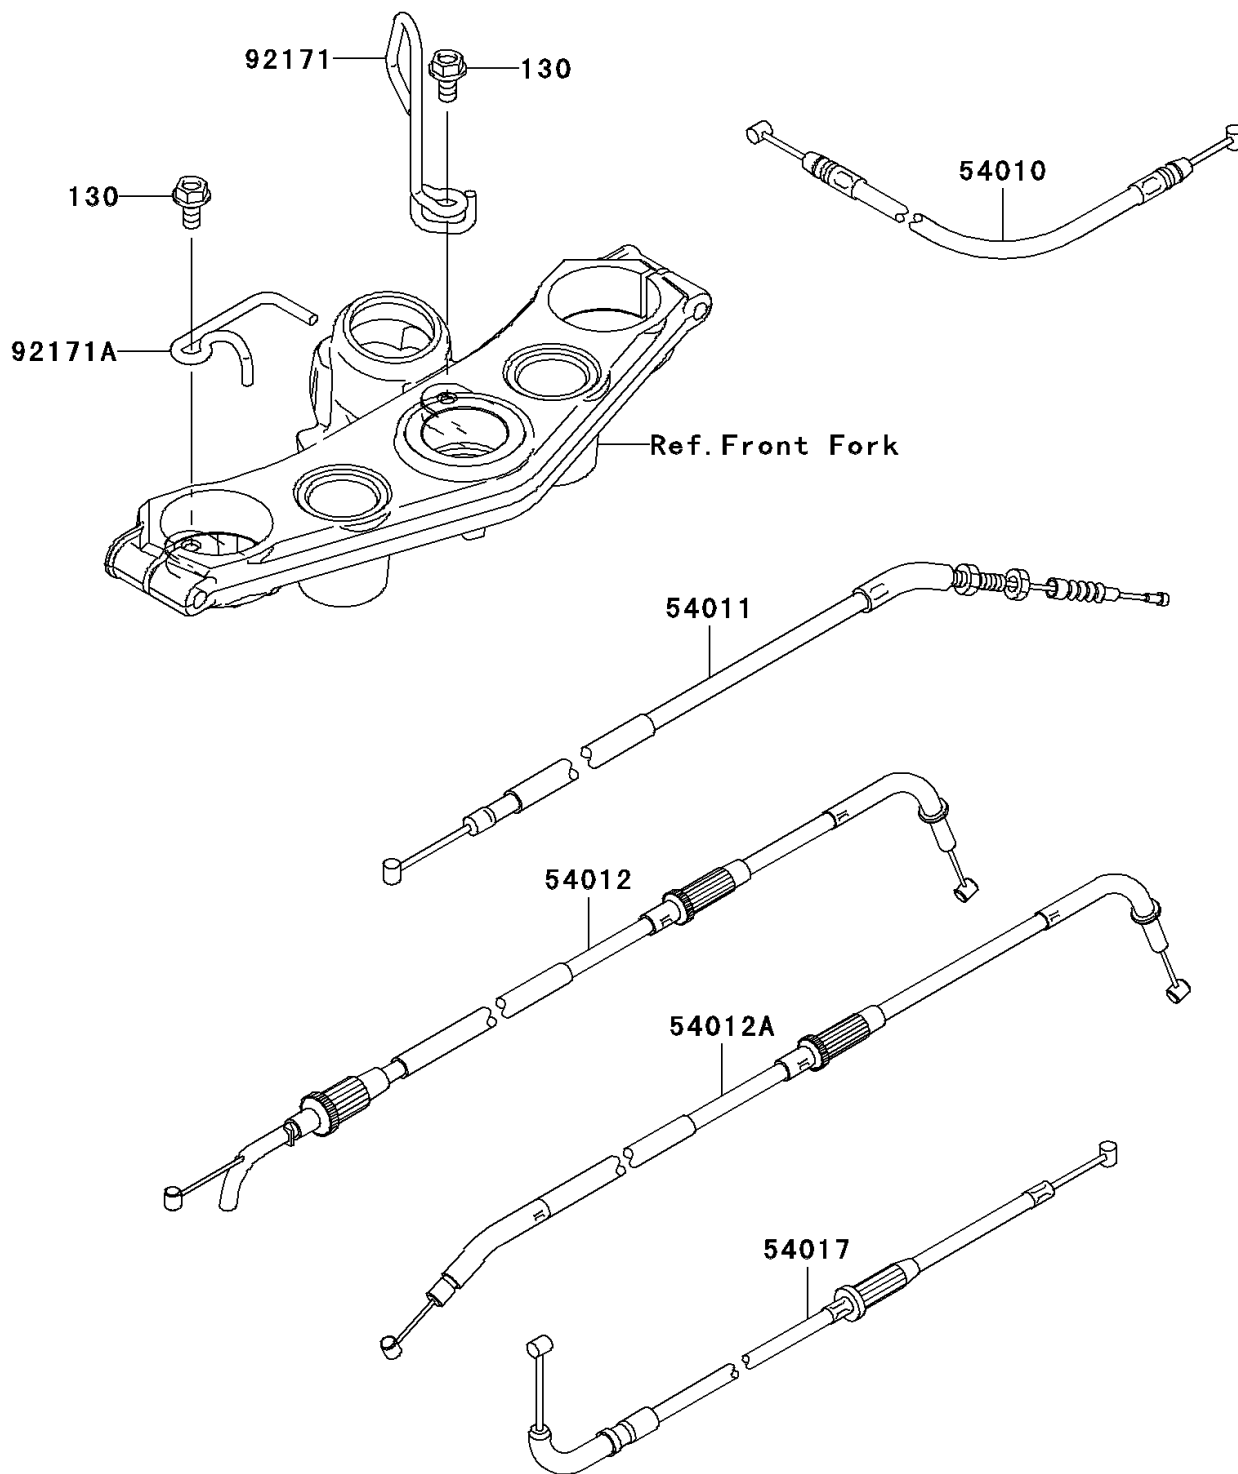

## 2006 Z750S PARTS DIAGRAM

Cables

F2540

## 2006 Z750S PARTS LIST

### Cables

ITEM NAME	PART NUMBER	QUANTITY
BOLT-FLANGED,6X14 (Ref # 130)	130L0614	1
CABLE,SEAT LOCK (Ref # 54010)	54010-0029	1
CABLE-CLUTCH (Ref # 54011)	54011-0024	1
CABLE-THROTTLE,OPENING (Ref # 54012)	54012-0152	1
CABLE-THROTTLE,CLOSING (Ref # 54012A)	54012-0153	1
CABLE-STARTER (Ref # 54017)	54017-0023	1
CLAMP,CABLE,UPPER BRACKET,RH (Ref # 92171)	92171-0409	1
CLAMP,CABLE,UPPER BRACKET,LH (Ref # 92171A)	92171-0474	1