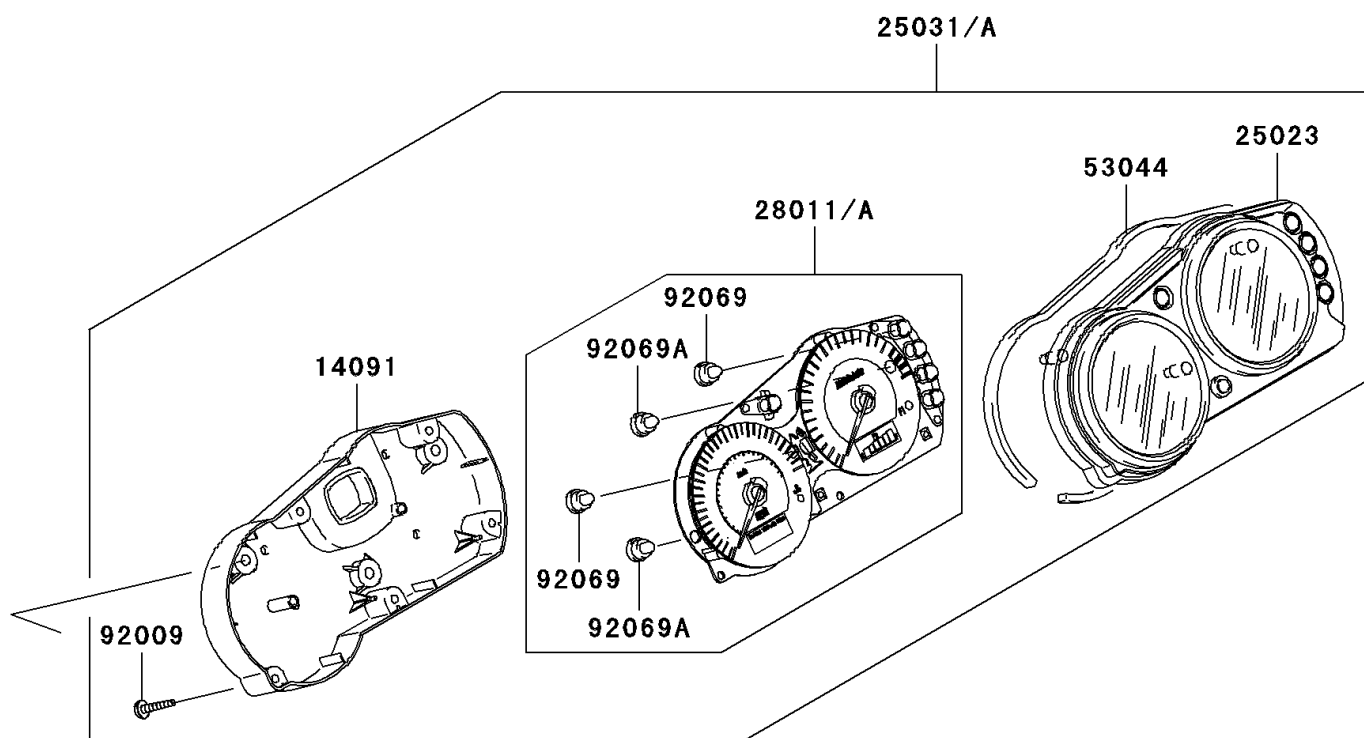

2006 Z750S PARTS DIAGRAM

Meter(s)

F2530

2006 Z750S PARTS LIST

Meter(s)

ITEM NAME	PART NUMBER	QUANTITY
COVER,METER HOUSING (Ref # 14091)	14091-0367	1
WASHER,5.2X16X1.2 (Ref # 25009)	25009-004	1
COVER-METER CASE,UPP (Ref # 25023)	25023-0009	1
TRIM,METER (Ref # 53044)	53044-0010	1
SCREW,4X16,BLACK (Ref # 92009)	92009-1158	1
BULB,T3.4,12V1.1W (Ref # 92069)	92069-1110	1
BULB,T3,12V0.7W (Ref # 92069A)	92069-1113	1
DAMPER (Ref # 92075)	92075-1435	1
NUT,5MM (Ref # 92210)	92210-1124	1
METER-ASSY,MPH (Ref # 25031)	25031-0065	1
METER-ASSY,KPH (Ref # 25031A)	25031-0071	1
METER,SPEED&TACHO,MPH (Ref # 28011)	28011-0028	1
METER,SPEED&TACHO,KPH (Ref # 28011A)	28011-0031	1