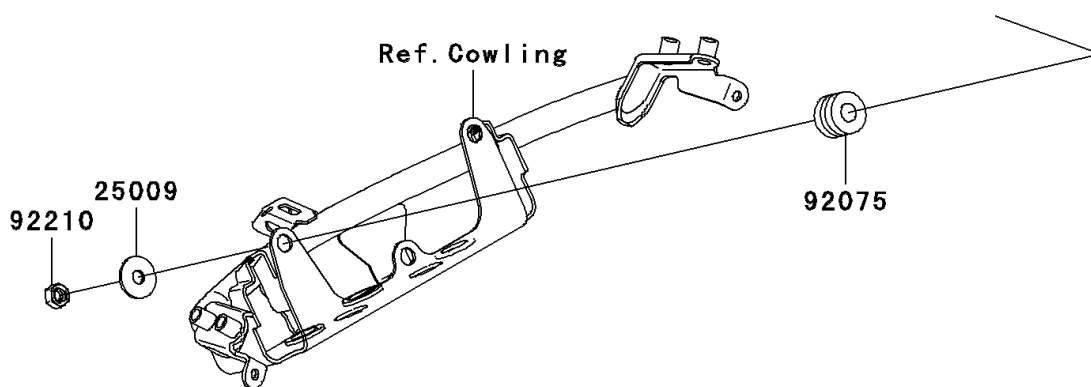

2006 Z750S PARTS DIAGRAM

Meter(s)

F2530

2006 Z750S PARTS LIST

Meter(s)

ITEM NAME	PART NUMBER	QUANTITY
COVER,METER HOUSING (Ref # 14091)	14091-0367	1
WASHER,5.2X16X1.2 (Ref # 25009)	25009-004	1
COVER-METER CASE,UPP (Ref # 25023)	25023-0009	1
TRIM,METER (Ref # 53044)	53044-0010	1
SCREW,4X16,BLACK (Ref # 92009)	92009-1158	1
BULB,T3.4,12V1.1W (Ref # 92069)	92069-1110	1
BULB,T3,12V0.7W (Ref # 92069A)	92069-1113	1
DAMPER (Ref # 92075)	92075-1435	1
NUT,5MM (Ref # 92210)	92210-1124	1
METER-ASSY,MPH (Ref # 25031)	25031-0065	1
METER-ASSY,KPH (Ref # 25031A)	25031-0071	1
METER,SPEED&TACHO,MPH (Ref # 28011)	28011-0028	1
METER,SPEED&TACHO,KPH (Ref # 28011A)	28011-0031	1