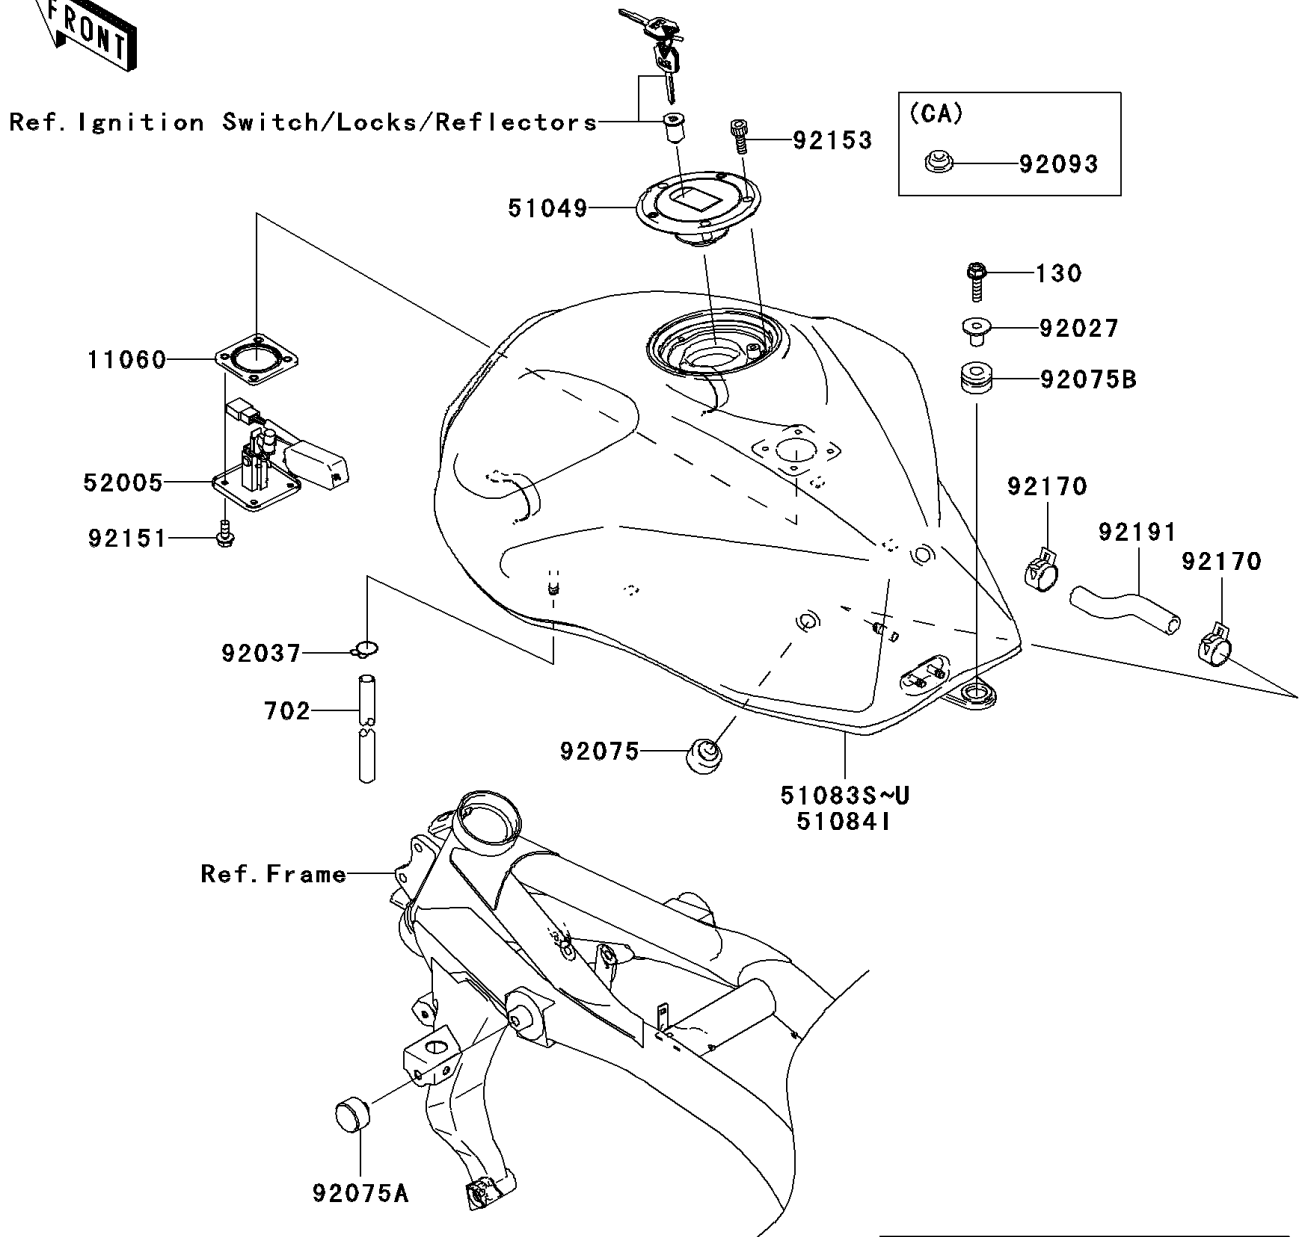

2006 Z750S PARTS DIAGRAM

Fuel Tank

F2410

(51083S/U)	Black
(51083T)	Blue
(51084I)	Silver

WD

2006 Z750S PARTS LIST

Fuel Tank

ITEM NAME	PART NUMBER	QUANTITY
GASKET,FUEL GAUGE (Ref # 11060)	11060-1952	1
CAP-TANK,FUEL (Ref # 51049)	51049-0008	1
GAUGE,FUEL (Ref # 52005)	52005-1160	1
COLLAR,L=19.3 (Ref # 92027)	92027-1780	1
CLAMP,TUBE (Ref # 92037)	92037-010	1
DAMPER (Ref # 92075)	92075-015	1
DAMPER,FUEL TANK (Ref # 92075A)	92075-101	1
DAMPER (Ref # 92075B)	92075-1736	1
BOLT-FLANGED,8X30 (Ref # 130)	130G0830	1
TUBE-RUBBER,6X9X750 (Ref # 702)	702A06750	1
BOLT,5X12 (Ref # 92151)	92151-1599	1
BOLT,SOCKET,5X16 (Ref # 92153)	92153-0492	1
CLAMP (Ref # 92170)	92170-1492	1
TUBE (Ref # 92191)	92191-1801	1
TANK-COMP-FUEL,M.S.BLACK (Ref # 51083S)	51083-5485-660	1
TANK-COMP-FUEL,BLUE (Ref # 51083T)	51083-5486-10E	1
TANK-COMP-FUEL,M.S.BLACK (Ref # 51083U)	51083-5486-660	1
TANK-COMP-FUEL,G.SILVER (Ref # 51084I)	51084-5083-474	1
SEAL,FUEL TANK CAP (Ref # 92093)	92093-1030	1