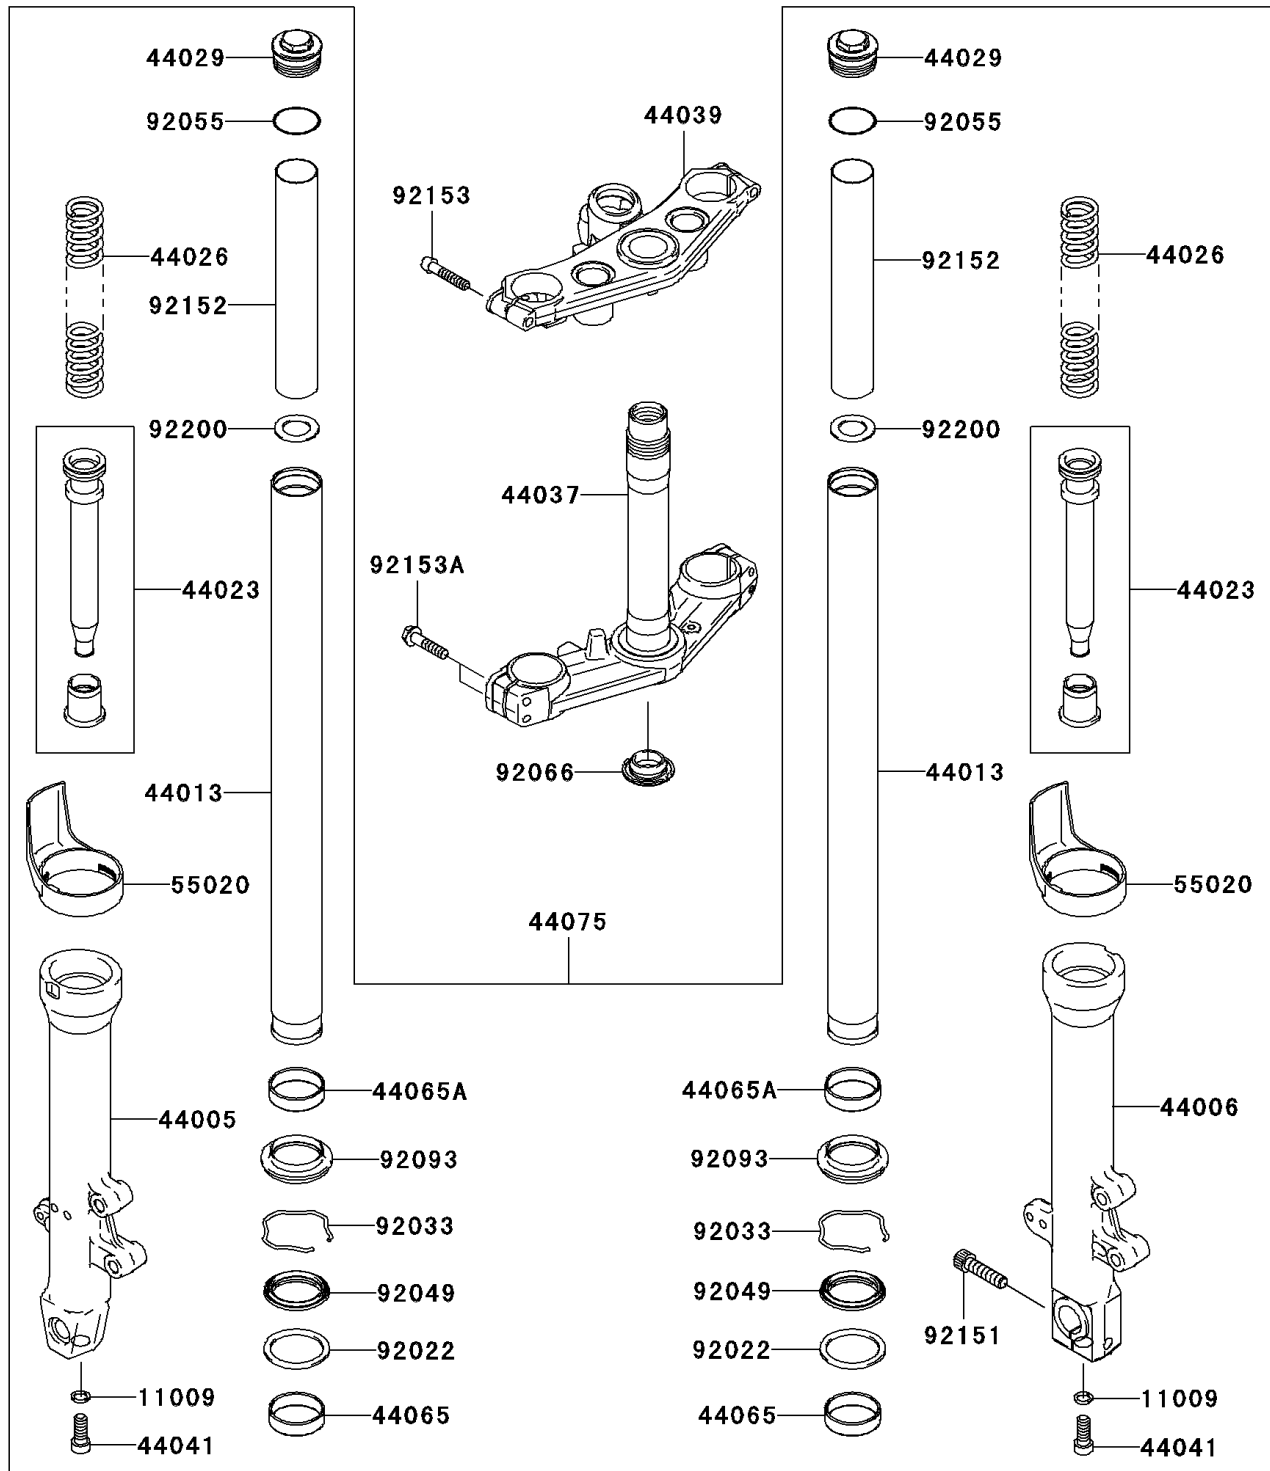

2006 Z750S PARTS DIAGRAM

Front Fork

F2340

2006 Z750S PARTS LIST

Front Fork

ITEM NAME	PART NUMBER	QUANTITY
GASKET,PIPE-COMP-SUSP (Ref # 11009)	11009-1325	1
PIPE-LEFT FORK OUTER (Ref # 44005)	44005-0032	1
PIPE-RIGHT FORK OUTER (Ref # 44006)	44006-0031	1
PIPE-FORK INNER (Ref # 44013)	44013-0038	1
CYLINDER-SET-FORK (Ref # 44023)	44023-0033	1
SPRING-FRONT FORK (Ref # 44026)	44026-0063	1
SEAT-FORK SPRING (Ref # 44029)	44029-0005	1
HOLDER-FORK UNDER (Ref # 44037)	44037-0028	1
HOLDER-FORK UPPER (Ref # 44039)	44039-0021	1
BOLT,SOCKET,FORK CYLINDER (Ref # 44041)	44041-040	1
BUSHING-FRONT FORK,OUTER TUBE (Ref # 44065)	44065-1115	1
BUSHING-FRONT FORK,INNER PIPE (Ref # 44065A)	44065-1128	1
DAMPER-SET-FORK (Ref # 44075)	44075-0059	1
GUARD,FORK (Ref # 55020)	55020-1691	1
WASHER,FORK OUTER TUBE (Ref # 92022)	92022-1298	1
RING-SNAP (Ref # 92033)	92033-1036	1
SEAL-OIL,FORK OUTER TUBE (Ref # 92049)	92049-1494	1
RING-O (Ref # 92055)	92055-1321	1
PLUG (Ref # 92066)	92066-0032	1
SEAL,FORK OUTER TUBE (Ref # 92093)	92093-1472	1
BOLT,SOCKET,10X40 (Ref # 92151)	92151-1357	1
COLLAR,FORK,L=219.5 (Ref # 92152)	92152-0279	1
BOLT,SOCKET,8X40 (Ref # 92153)	92153-0506	1
BOLT,FLANGED,8X35 (Ref # 92153A)	92153-0649	1
WASHER (Ref # 92200)	92200-1302	1