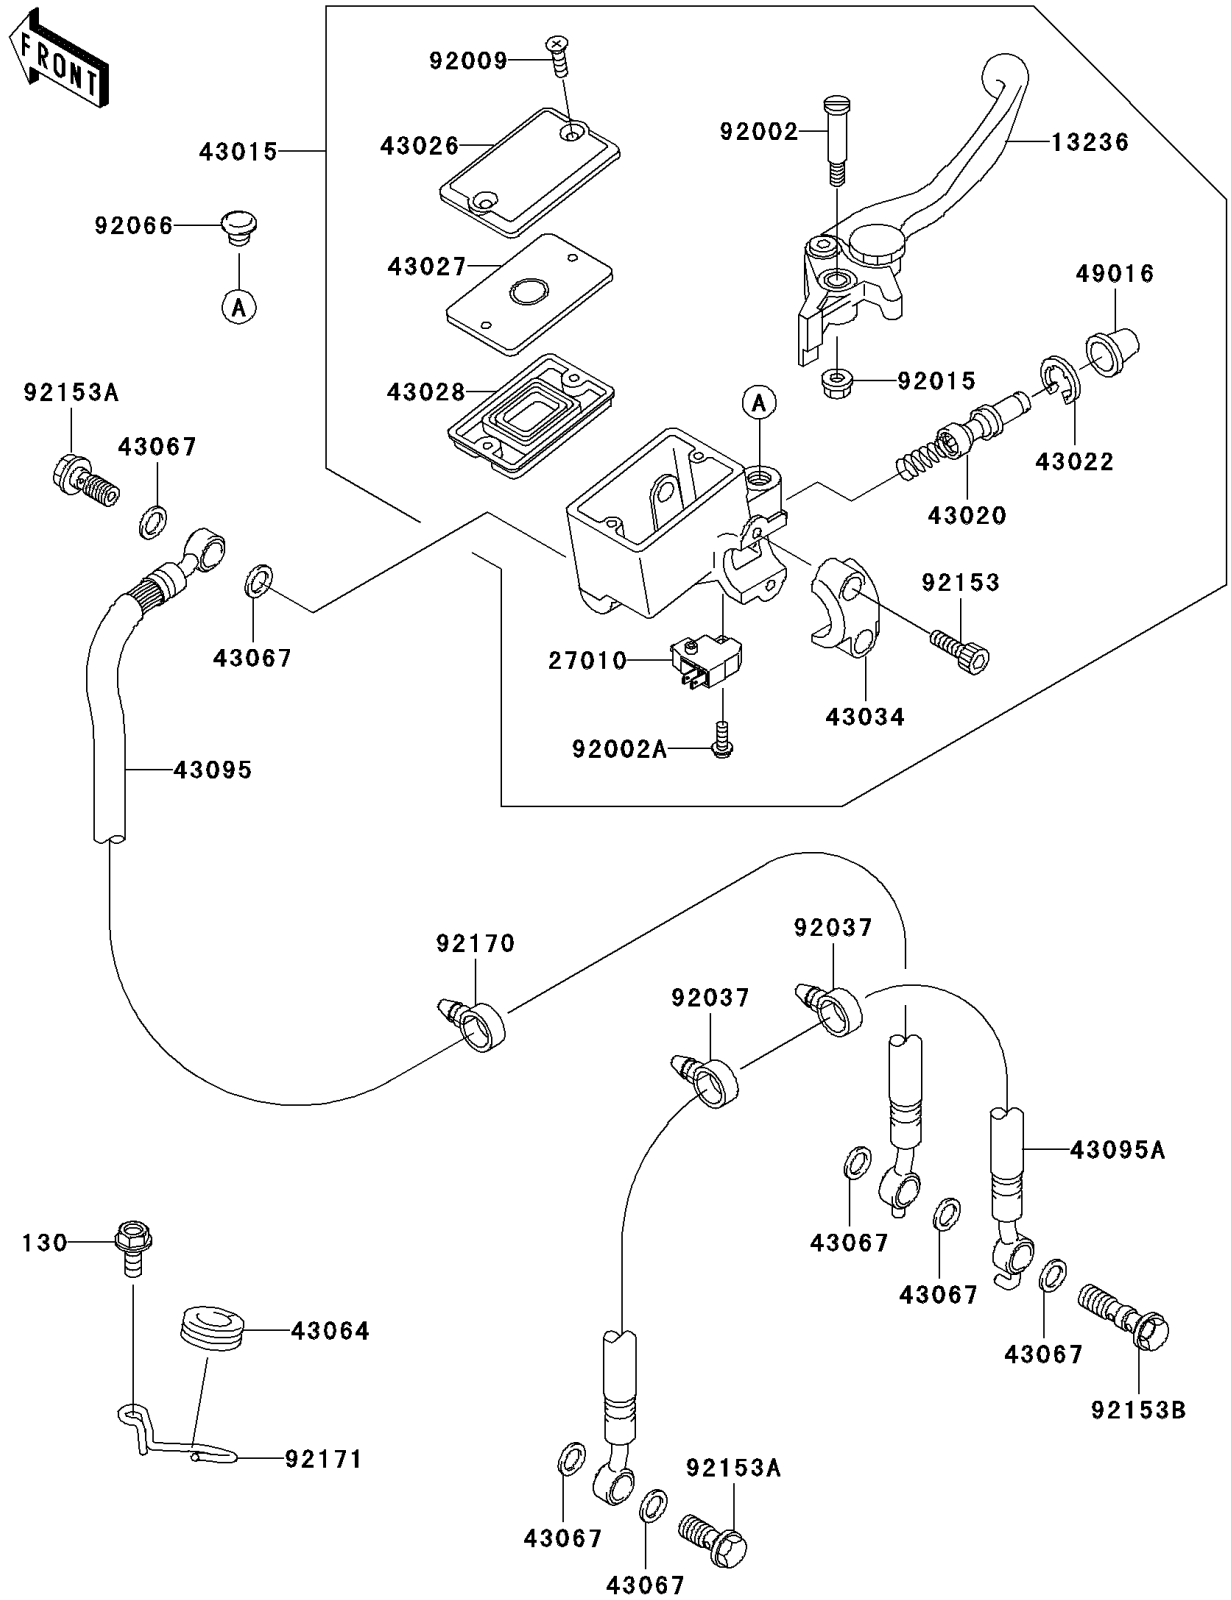

2006 Z750S PARTS DIAGRAM

Front Master Cylinder

F2291

2006 Z750S PARTS LIST

Front Master Cylinder

ITEM NAME	PART NUMBER	QUANTITY
BOLT-FLANGED,6X14 (Ref # 130)	130L0614	1
LEVER-COMP,FRONT BRAKE (Ref # 13236)	13236-1337	1
SWITCH,BRAKE (Ref # 27010)	27010-0025	1
CYLINDER-ASSY-MASTER,FR (Ref # 43015)	43015-0011	1
PISTON-COMP-BRAKE,FR (Ref # 43020)	43020-1054	1
STOPPER-BRAKE,PISTON (Ref # 43022)	43022-1010	1
CAP-BRAKE (Ref # 43026)	43026-1076	1
PLATE-DIAPHRAGM (Ref # 43027)	43027-1055	1
DIAPHRAGM,MASTER CYLINDER (Ref # 43028)	43028-1058	1
HOLDER-BRAKE,MASTER CYLINDER (Ref # 43034)	43034-1053	1
GROMMET,HOSE CLAMP (Ref # 43064)	43064-007	1
WASHER,10.5X15X1.5 (Ref # 43067)	43067-001	1
HOSE-BRAKE,FR (Ref # 43095)	43095-0079	1
HOSE-BRAKE,FR (Ref # 43095A)	43095-0116	1
COVER-SEAL,MASTER CYLINDER (Ref # 49016)	49016-1044	1
BOLT,LEVER SET,BLACK (Ref # 92002)	92002-1322	1
BOLT,SCREW,4X12 (Ref # 92002A)	92002-1323	1
SCREW,4MM (Ref # 92009)	92009-1458	1
NUT,FLANGED,6MM,BLACK (Ref # 92015)	92015-1233	1
CLAMP,HOSE (Ref # 92037)	92037-1827	1
PLUG,9.5X8,POLYETHYLENE (Ref # 92066)	92066-1077	1
BOLT,SOCKET,6X20 (Ref # 92153)	92153-0417	1
BOLT,OIL,L=23 (Ref # 92153A)	92153-0627	1
BOLT,OIL,L=37 (Ref # 92153B)	92153-0628	1
CLAMP (Ref # 92170)	92170-1067	1
CLAMP,BRAKE HOSE (Ref # 92171)	92171-0303	1