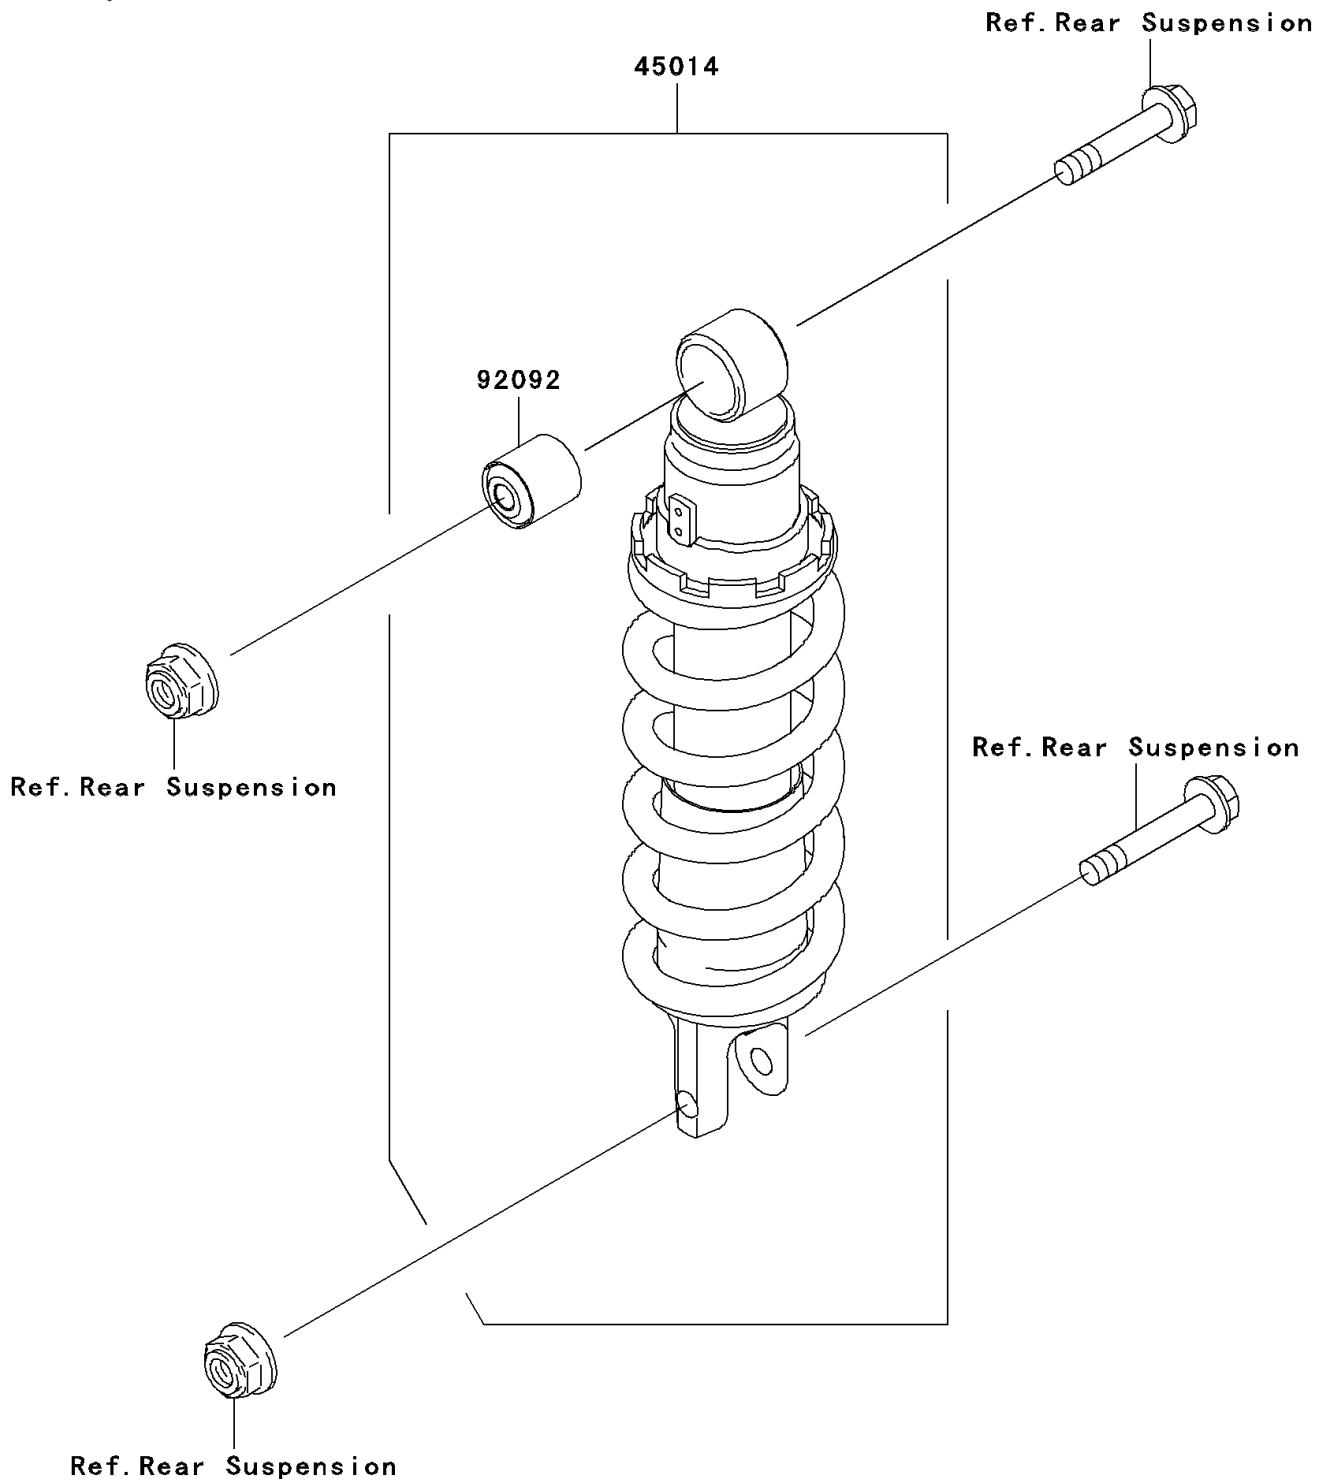

## 2006 Z750S PARTS DIAGRAM

Shock Absorber(s)

F2280

## 2006 Z750S PARTS LIST

Shock Absorber(s)

ITEM NAME	PART NUMBER	QUANTITY
SHOCKABSORBER (Ref # 45014)	45014-0080	1
BUSHING-RUBBER (Ref # 92092)	92092-1058	1