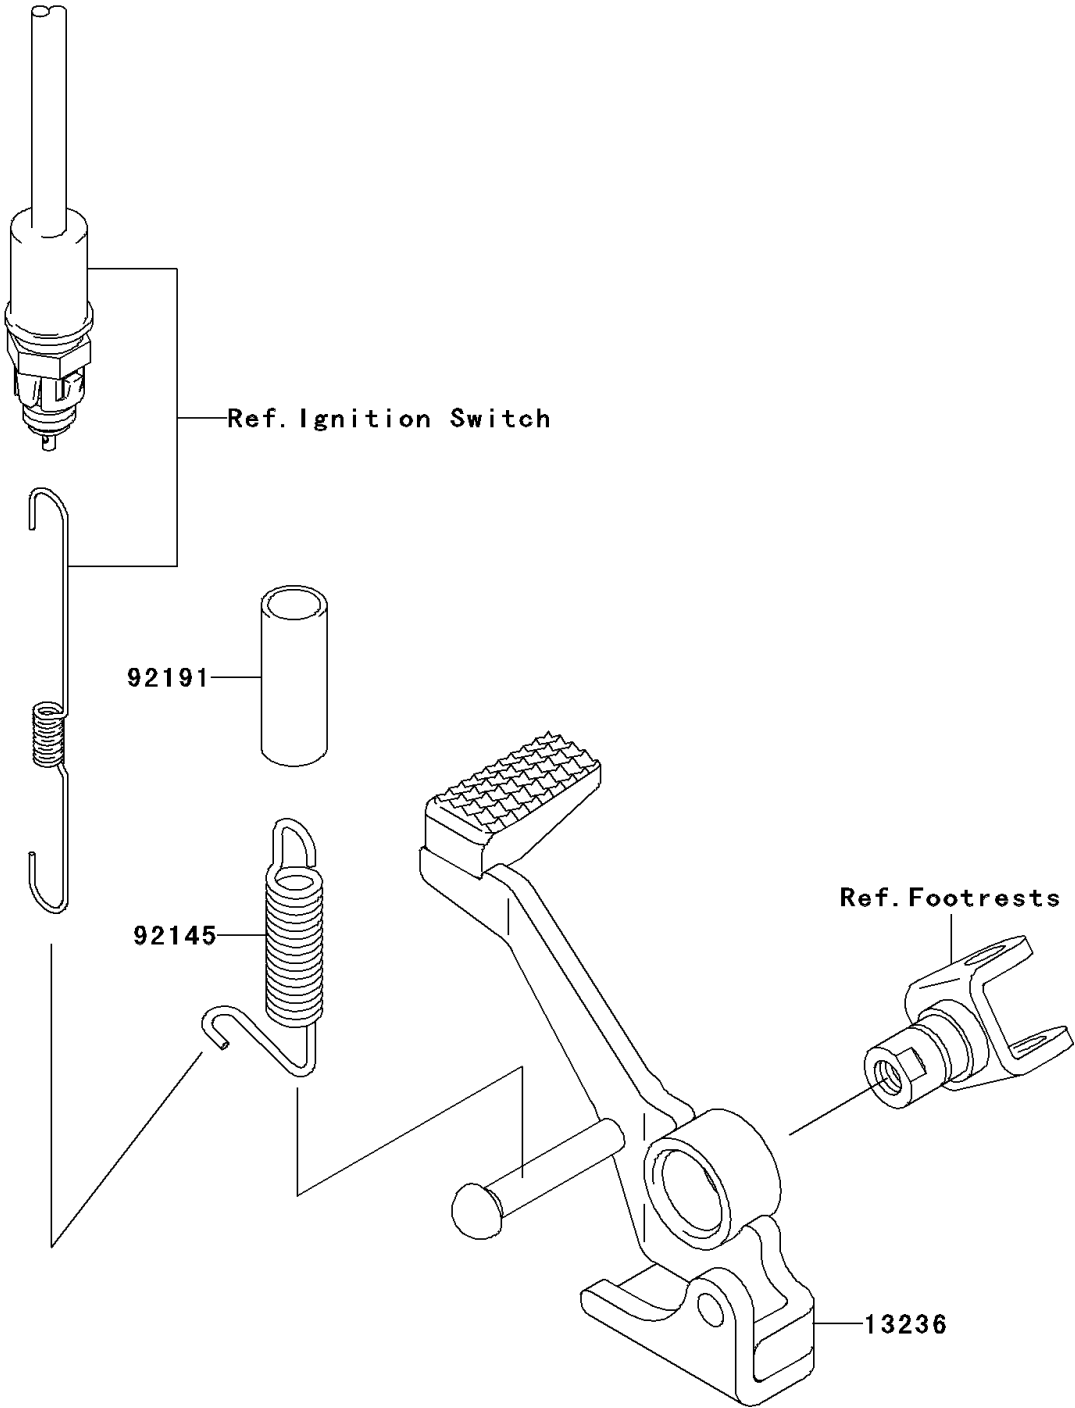

## 2006 Z750S PARTS DIAGRAM

Brake Pedal/Torque Link

F2260

## 2006 Z750S PARTS LIST

Brake Pedal/Torque Link

ITEM NAME	PART NUMBER	QUANTITY
LEVER-COMP,BRAKE PEDAL (Ref # 13236)	13236-0074	1
SPRING,BRAKE PEDAL RETURN (Ref # 92145)	92145-1090	1
TUBE,12X15X40 (Ref # 92191)	92191-1739	1