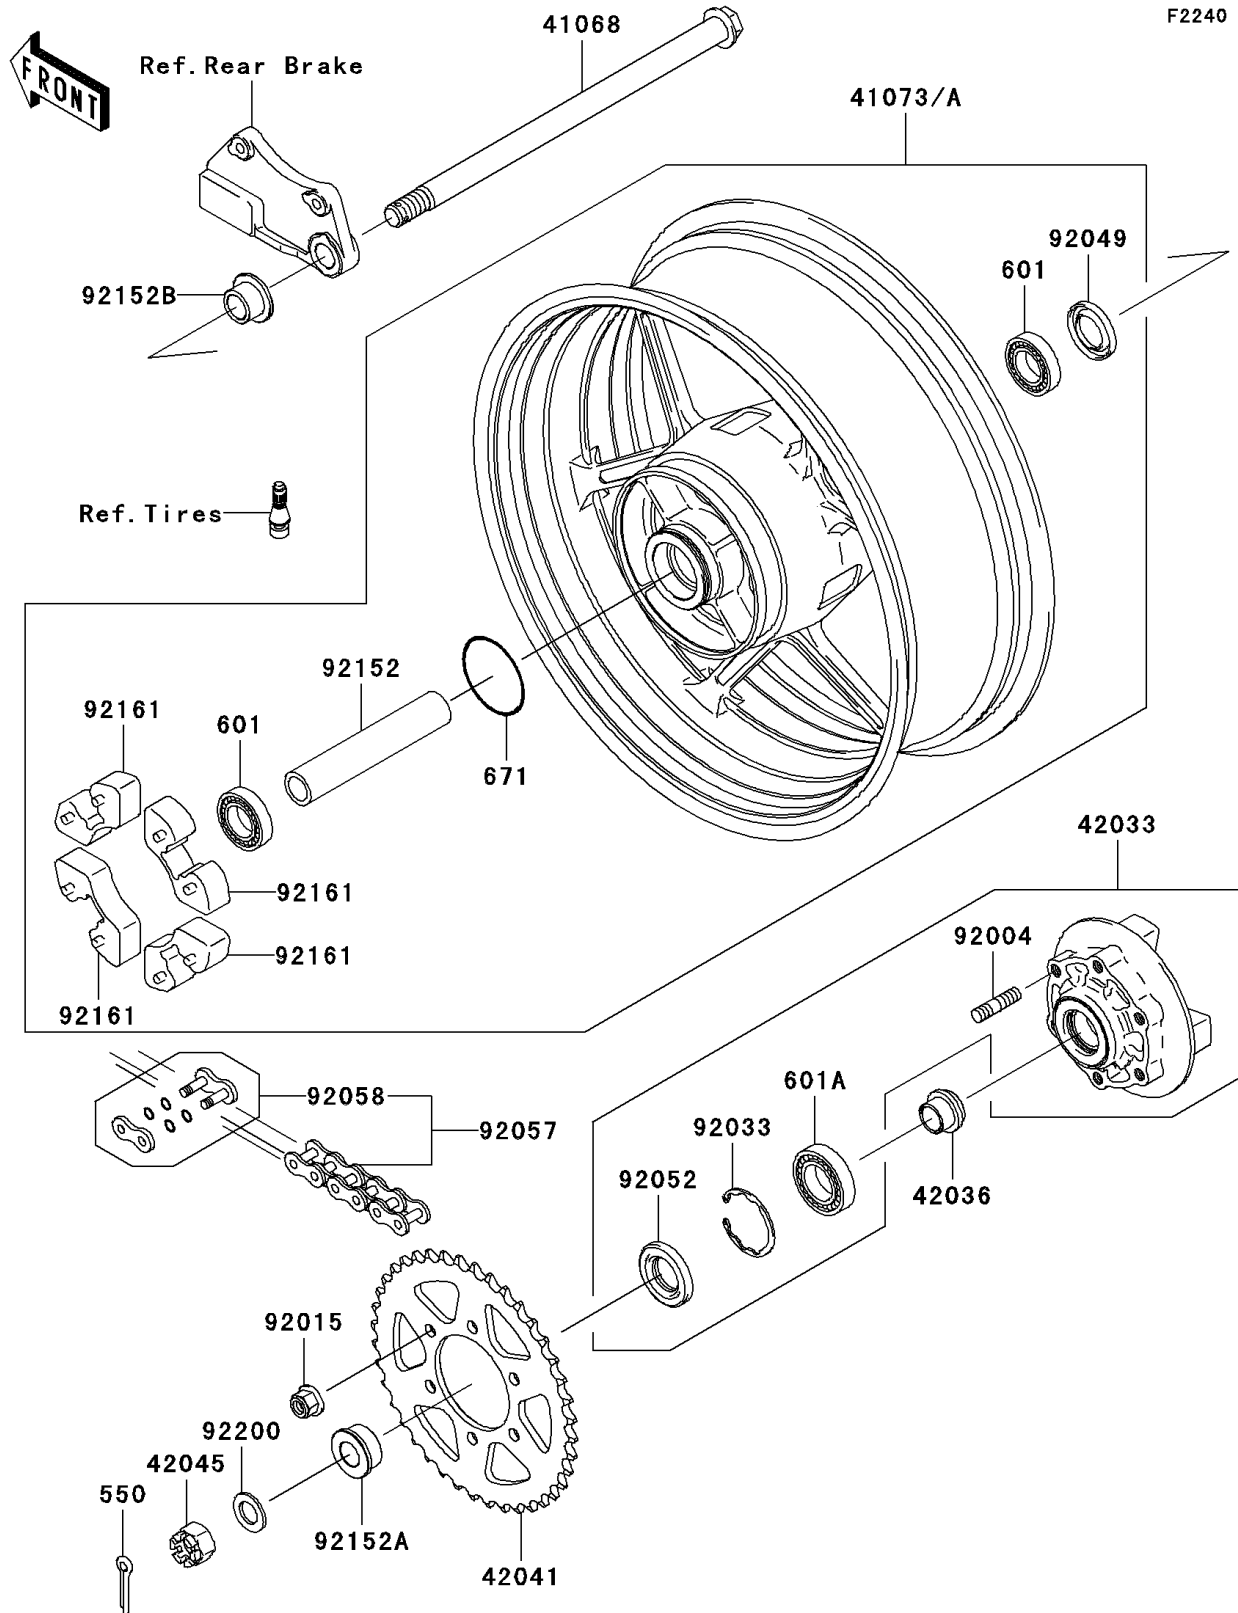

2006 Z750S PARTS DIAGRAM

Rear Wheel/Chain

2006 Z750S PARTS LIST

Rear Wheel/Chain

ITEM NAME	PART NUMBER	QUANTITY
PIN-COTTER,4.0X35 (Ref # 550)	550D4035	1
BEARING-BALL,6204UUC3 (Ref # 601)	601B6204UU	1
BEARING-BALL (Ref # 601A)	601B6205UU	1
O RING,60MM (Ref # 671)	671B2560	1
AXLE,RR (Ref # 41068)	41068-0023	1
WHEEL-ASSY,RR,GRAYSTONE (Ref # 41073A)	41073-0009-2A	1
COUPLING-ASSY,RR HUB (Ref # 42033)	42033-0003	1
SLEEVE,RR HUB,L=23 (Ref # 42036)	42036-1251	1
SPROCKET-HUB,43T (Ref # 42041)	42041-0010	1
NUT,CASTLE,18MM (Ref # 42045)	42045-018	1
STUD,10X19 (Ref # 92004)	92004-1275	1
NUT,FLANGED,10MM (Ref # 92015)	92015-1335	1
RING-SNAP,52MM (Ref # 92033)	92033-1043	1
SEAL-OIL,BJN28475 (Ref # 92049)	92049-1056	1
SEAL-OIL,TWC35527 (Ref # 92052)	92052-006	1
CHAIN,DRIVE,EK520MVXLX112L (Ref # 92057)	92057-0079	1
JOINT-CHAIN,DRIVE (Ref # 92058)	92058-0002	1
COLLAR,RR HUB,L=150 (Ref # 92152)	92152-0070	1
COLLAR,RR AXLE,LH,L=18 (Ref # 92152A)	92152-0118	1
COLLAR,RR AXLE,RH,L=20 (Ref # 92152B)	92152-1162	1
DAMPER,SHOCK,RR HUB (Ref # 92161)	92161-0342	1
WASHER,19X32X2.6 (Ref # 92200)	92200-1489	1
WHEEL-ASSY,RR,SILVER (Ref # 41073)	41073-0009-V5	1