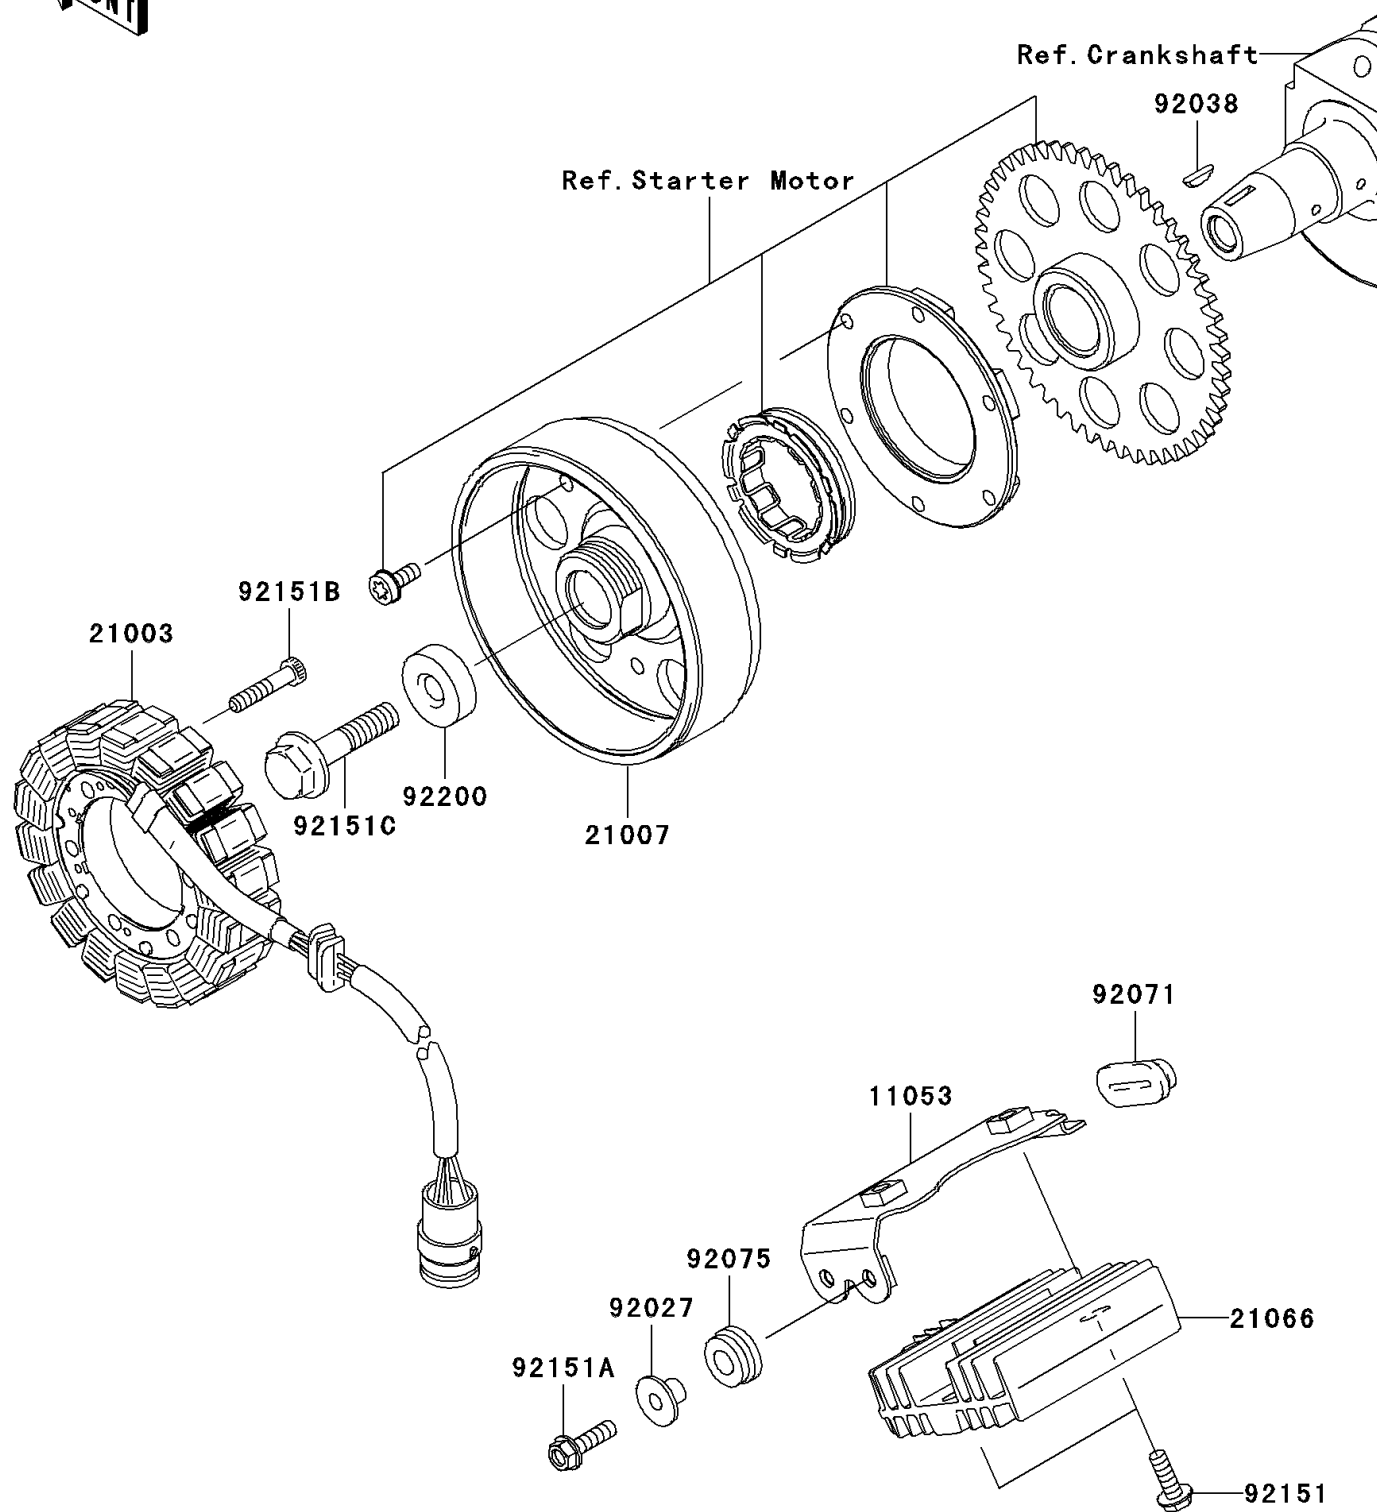

## 2006 Z750S PARTS DIAGRAM

Generator

E1810

## 2006 Z750S PARTS LIST

Generator

ITEM NAME	PART NUMBER	QUANTITY
BRACKET,REGULATOR (Ref # 11053)	11053-0210	1
STATOR (Ref # 21003)	21003-0001	1
ROTOR (Ref # 21007)	21007-0021	1
REGULATOR-VOLTAGE (Ref # 21066)	21066-1127	1
COLLAR,L=14.1 (Ref # 92027)	92027-1920	1
KEY (Ref # 92038)	92038-1060	1
GROMMET (Ref # 92071)	92071-1187	1
DAMPER,RUBBER (Ref # 92075)	92075-1123	1
BOLT,FLANGED,6X20 (Ref # 92151)	92151-1226	1
BOLT,6X22 (Ref # 92151A)	92151-1411	1
BOLT,6X30 (Ref # 92151B)	92151-1626	1
BOLT,10X40 (Ref # 92151C)	92151-1653	1
WASHER (Ref # 92200)	92200-1241	1