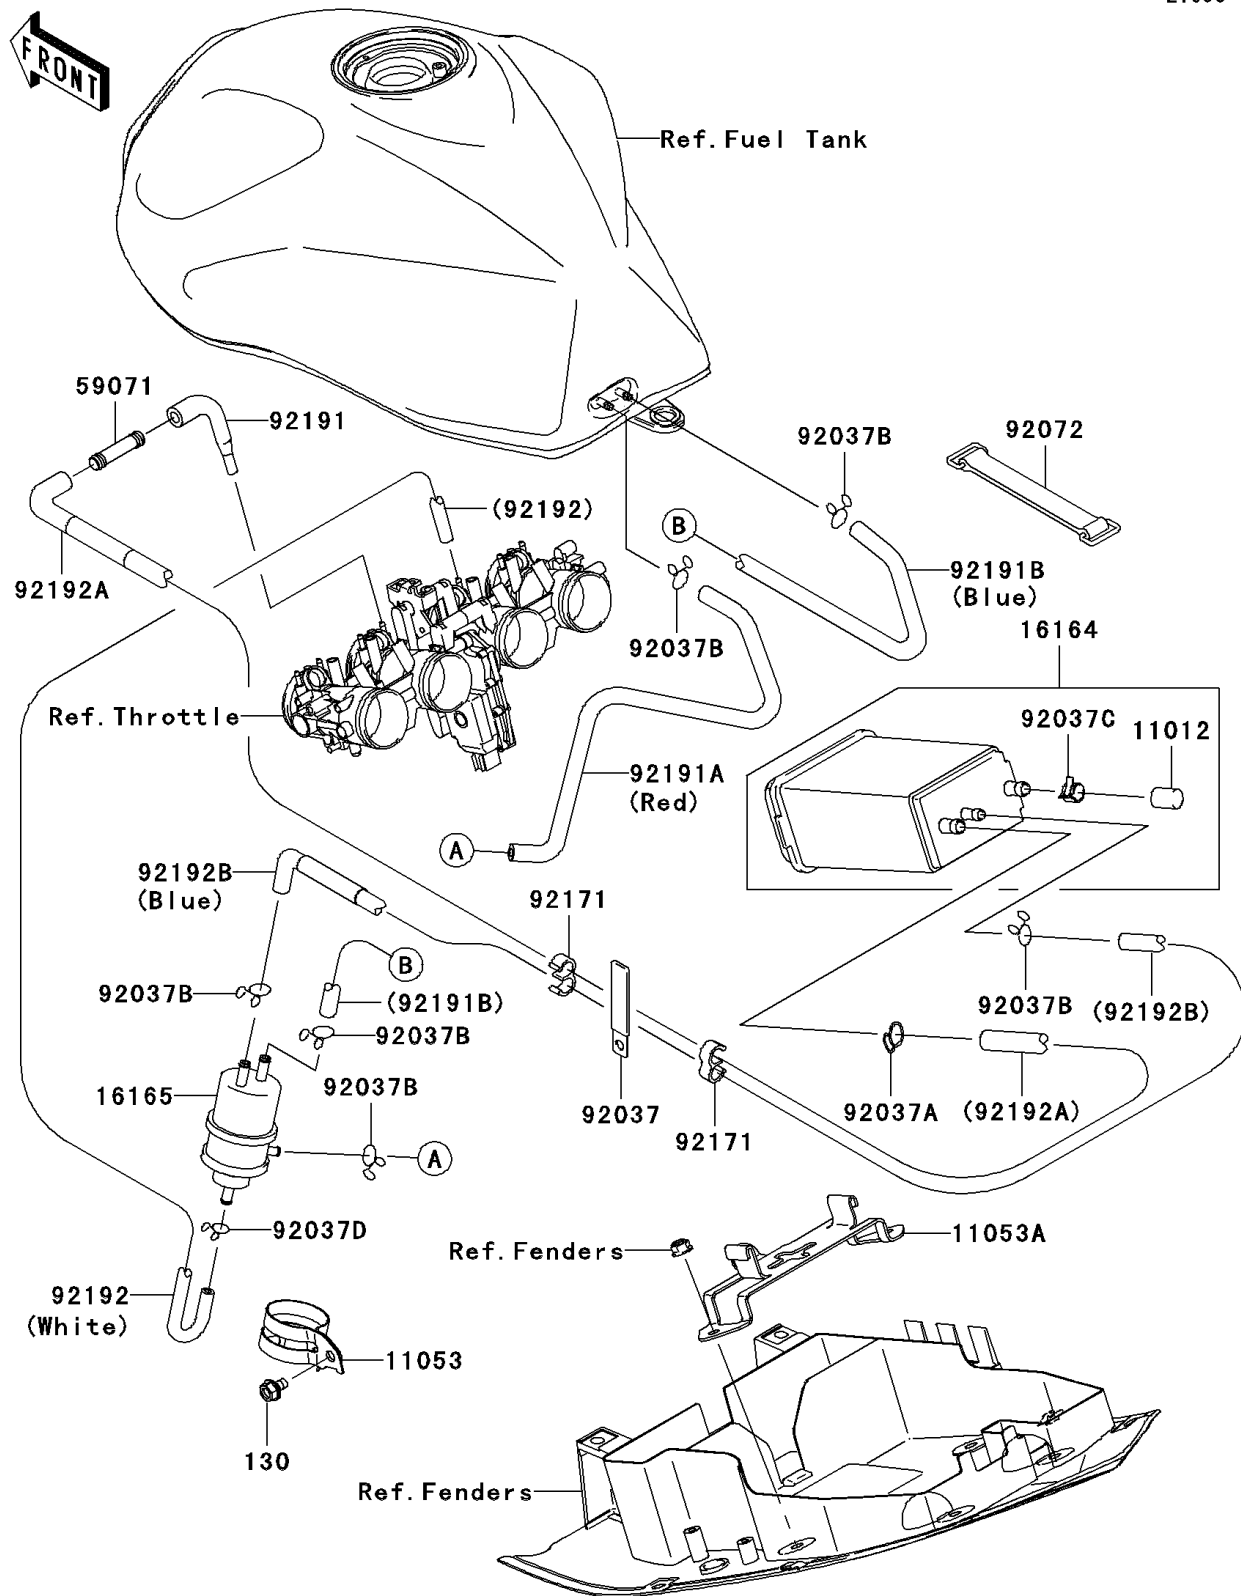

2006 Z750S PARTS DIAGRAM

Fuel Evaporative System(CA)

E1650

2006 Z750S PARTS LIST

Fuel Evaporative System(CA)

ITEM NAME	PART NUMBER	QUANTITY
BOLT-FLANGED,6X10 (Ref # 130)	130G0610	1
CAP,CANISTER (Ref # 11012)	11012-1388	1
BRACKET,SEPARATOR (Ref # 11053)	11053-1191	1
BRACKET,CANISTER (Ref # 11053A)	11053-1611	1
CANISTER (Ref # 16164)	16164-1054	1
SEPARATOR (Ref # 16165)	16165-1001	1
JOINT (Ref # 59071)	59071-3764	1
CLAMP,L=60 (Ref # 92037)	92037-1069	1
CLAMP,HOSE (Ref # 92037A)	92037-1104	1
CLAMP,TUBE (Ref # 92037B)	92037-147	1
CLAMP,CANISTER (Ref # 92037C)	92037-1512	1
CLAMP (Ref # 92037D)	92037-1712	1
BAND (Ref # 92072)	92072-1384	1
CLAMP (Ref # 92171)	92171-1184	1
TUBE,THROTTLE-FITTING (Ref # 92191)	92191-0031	1
TUBE,TANK-SEPARATOR,RED (Ref # 92191A)	92191-1804	1
TUBE,TANK-SEPARATOR,BLUE (Ref # 92191B)	92191-1805	1
TUBE,THROTTLE-SEPARATOR,WHITE (Ref # 92192)	92192-0008	1
TUBE,7X12X1185,GRN,PROTECTOR (Ref # 92192A)	92192-0179	1
TUBE,CANISTER-SEPARATOR,BLUE (Ref # 92192B)	92192-0180	1