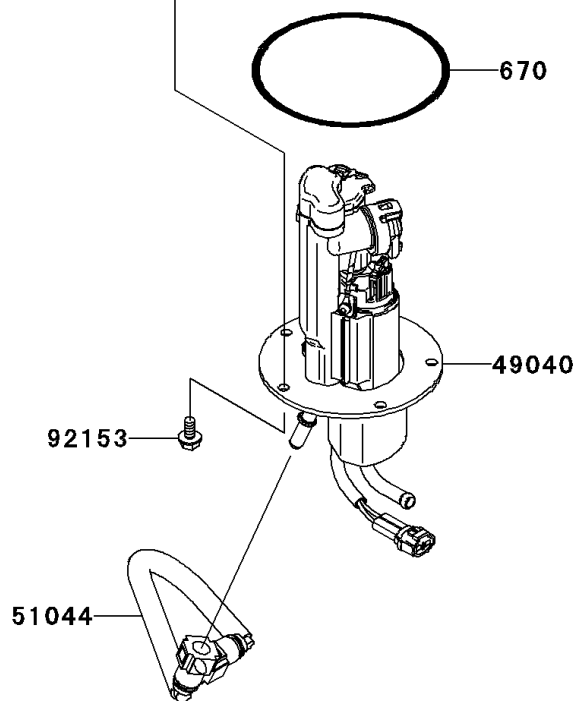

2006 Z750S PARTS DIAGRAM

Fuel Pump

E1520

Ref. Fuel Tank

2006 Z750S PARTS LIST

Fuel Pump

ITEM NAME	PART NUMBER	QUANTITY
O RING (Ref # 670)	670E5075	1
PUMP-FUEL (Ref # 49040)	49040-0009	1
TUBE-ASSY (Ref # 51044)	51044-1233	1
BOLT,FLANGED,6X12 (Ref # 92153)	92153-1283	1