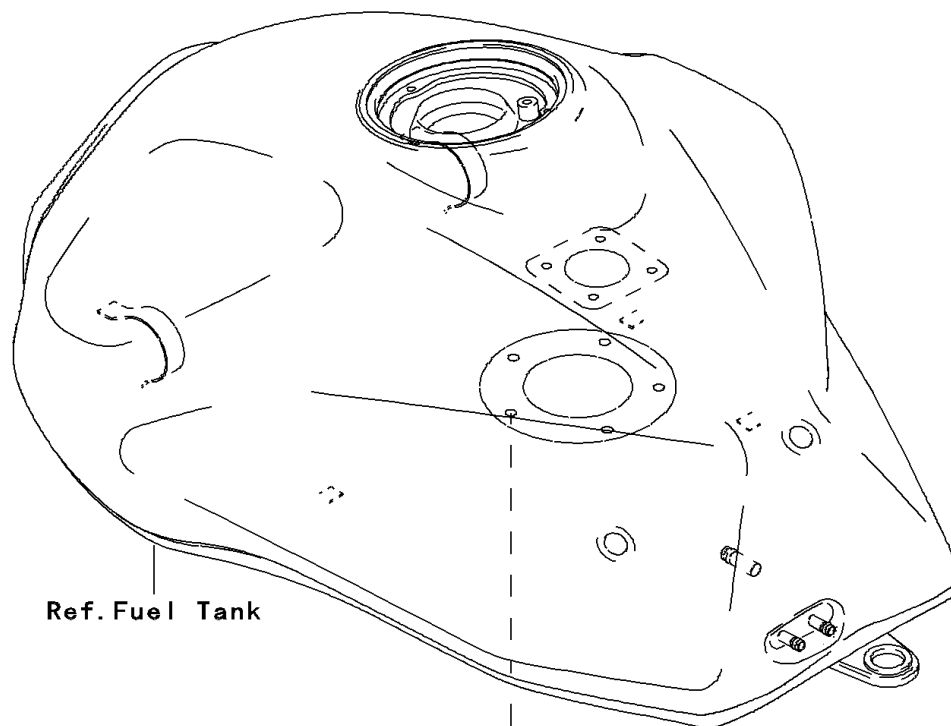

2006 Z750S PARTS DIAGRAM

Fuel Pump

E1520

Ref. Fuel Tank

2006 Z750S PARTS LIST

Fuel Pump

ITEM NAME	PART NUMBER	QUANTITY
O RING (Ref # 670)	670E5075	1
PUMP-FUEL (Ref # 49040)	49040-0009	1
TUBE-ASSY (Ref # 51044)	51044-1233	1
BOLT,FLANGED,6X12 (Ref # 92153)	92153-1283	1