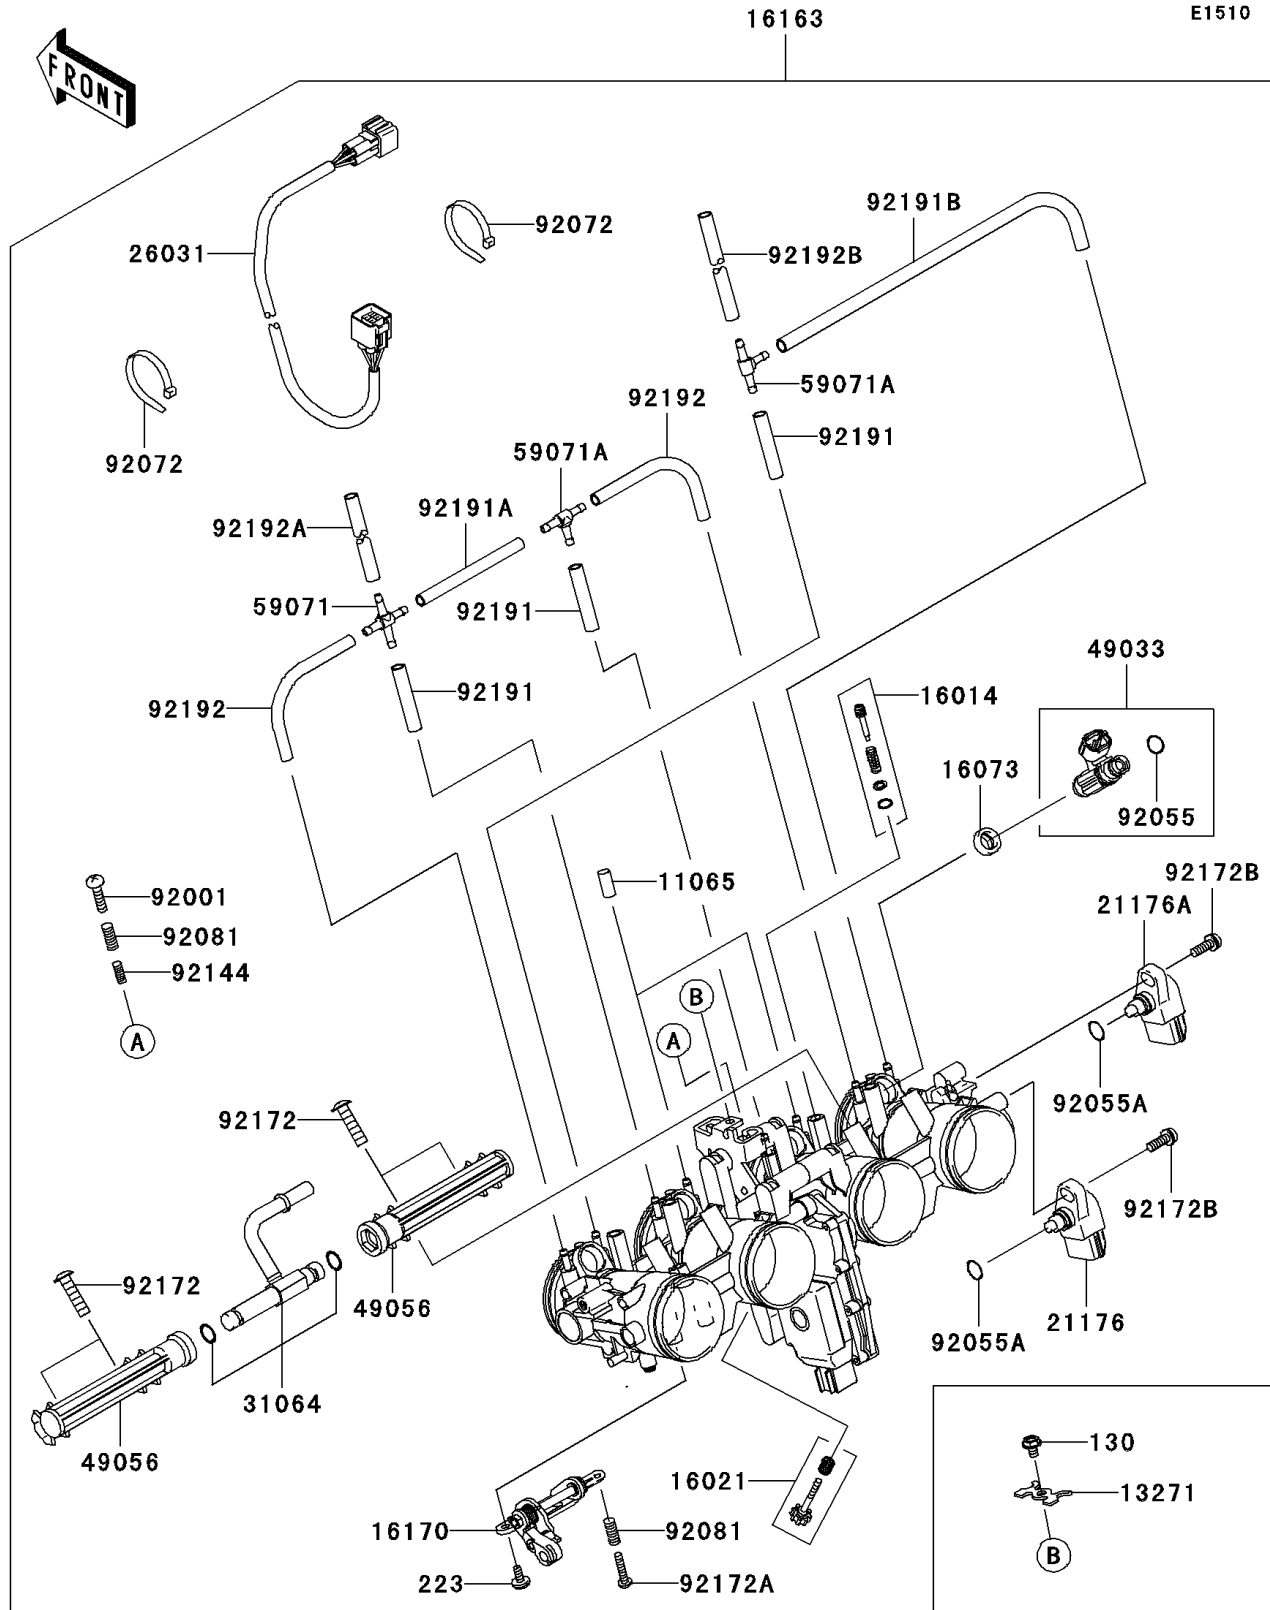

## 2006 Z750S PARTS DIAGRAM

Throttle

## 2006 Z750S PARTS LIST

Throttle

ITEM NAME	PART NUMBER	QUANTITY
BOLT-FLANGED,5X8 (Ref # 130)	130G0508	1
SCREW-PAN-WS-CROS,4X10 (Ref # 223)	223D0410	1
CAP (Ref # 11065)	11065-0018	1
PLATE (Ref # 13271)	13271-0056	1
SCREW-PILOT AIR (Ref # 16014)	16014-0002	1
SCREW-THROTTLE STOP (Ref # 16021)	16021-0002	1
INSULATOR (Ref # 16073)	16073-3707	1
THROTTLE-ASSY (Ref # 16163)	16163-0065	1
LINK-ASSY (Ref # 16170)	16170-0002	1
SENSOR,TPS (Ref # 21176)	21176-0002	1
SENSOR,TPS (Ref # 21176A)	21176-0003	1
HARNESS (Ref # 26031)	26031-0313	1
PIPE-COMP (Ref # 31064)	31064-0005	1
NOZZLE-INJECTION (Ref # 49033)	49033-0005	1
PIPE-INJECTION (Ref # 49056)	49056-0001	1
JOINT,4WAY (Ref # 59071)	59071-0014	1
JOINT,3WAY,T (Ref # 59071A)	59071-3752	1
BOLT,THROTTLE ADJUST (Ref # 92001)	92001-1998	1
RING-O,INJECTION NOZZLE (Ref # 92055)	92055-1622	1
RING-O (Ref # 92055A)	92055-1671	1
BAND,SUB-HARNESS (Ref # 92072)	92072-0012	1
SPRING (Ref # 92081)	92081-1620	1
SPRING (Ref # 92144)	92144-1451	1
SCREW,PIPE INJECTION (Ref # 92172)	92172-0064	1
SCREW,THROTTLE SYNCRO (Ref # 92172A)	92172-0065	1
SCREW (Ref # 92172B)	92172-0080	1
TUBE,3X7X30 (Ref # 92191)	92191-0025	1
TUBE,3X7X82 (Ref # 92191A)	92191-0036	1
TUBE,3X7X265 (Ref # 92191B)	92191-0038	1

## 2006 Z750S PARTS LIST

Throttle

ITEM NAME	PART NUMBER	QUANTITY
TUBE,3X7X95 (Ref # 92192)	92192-0018	1
TUBE,3X7X170 (Ref # 92192A)	92192-0019	1
TUBE,3X7X275 (Ref # 92192B)	92192-0062	1