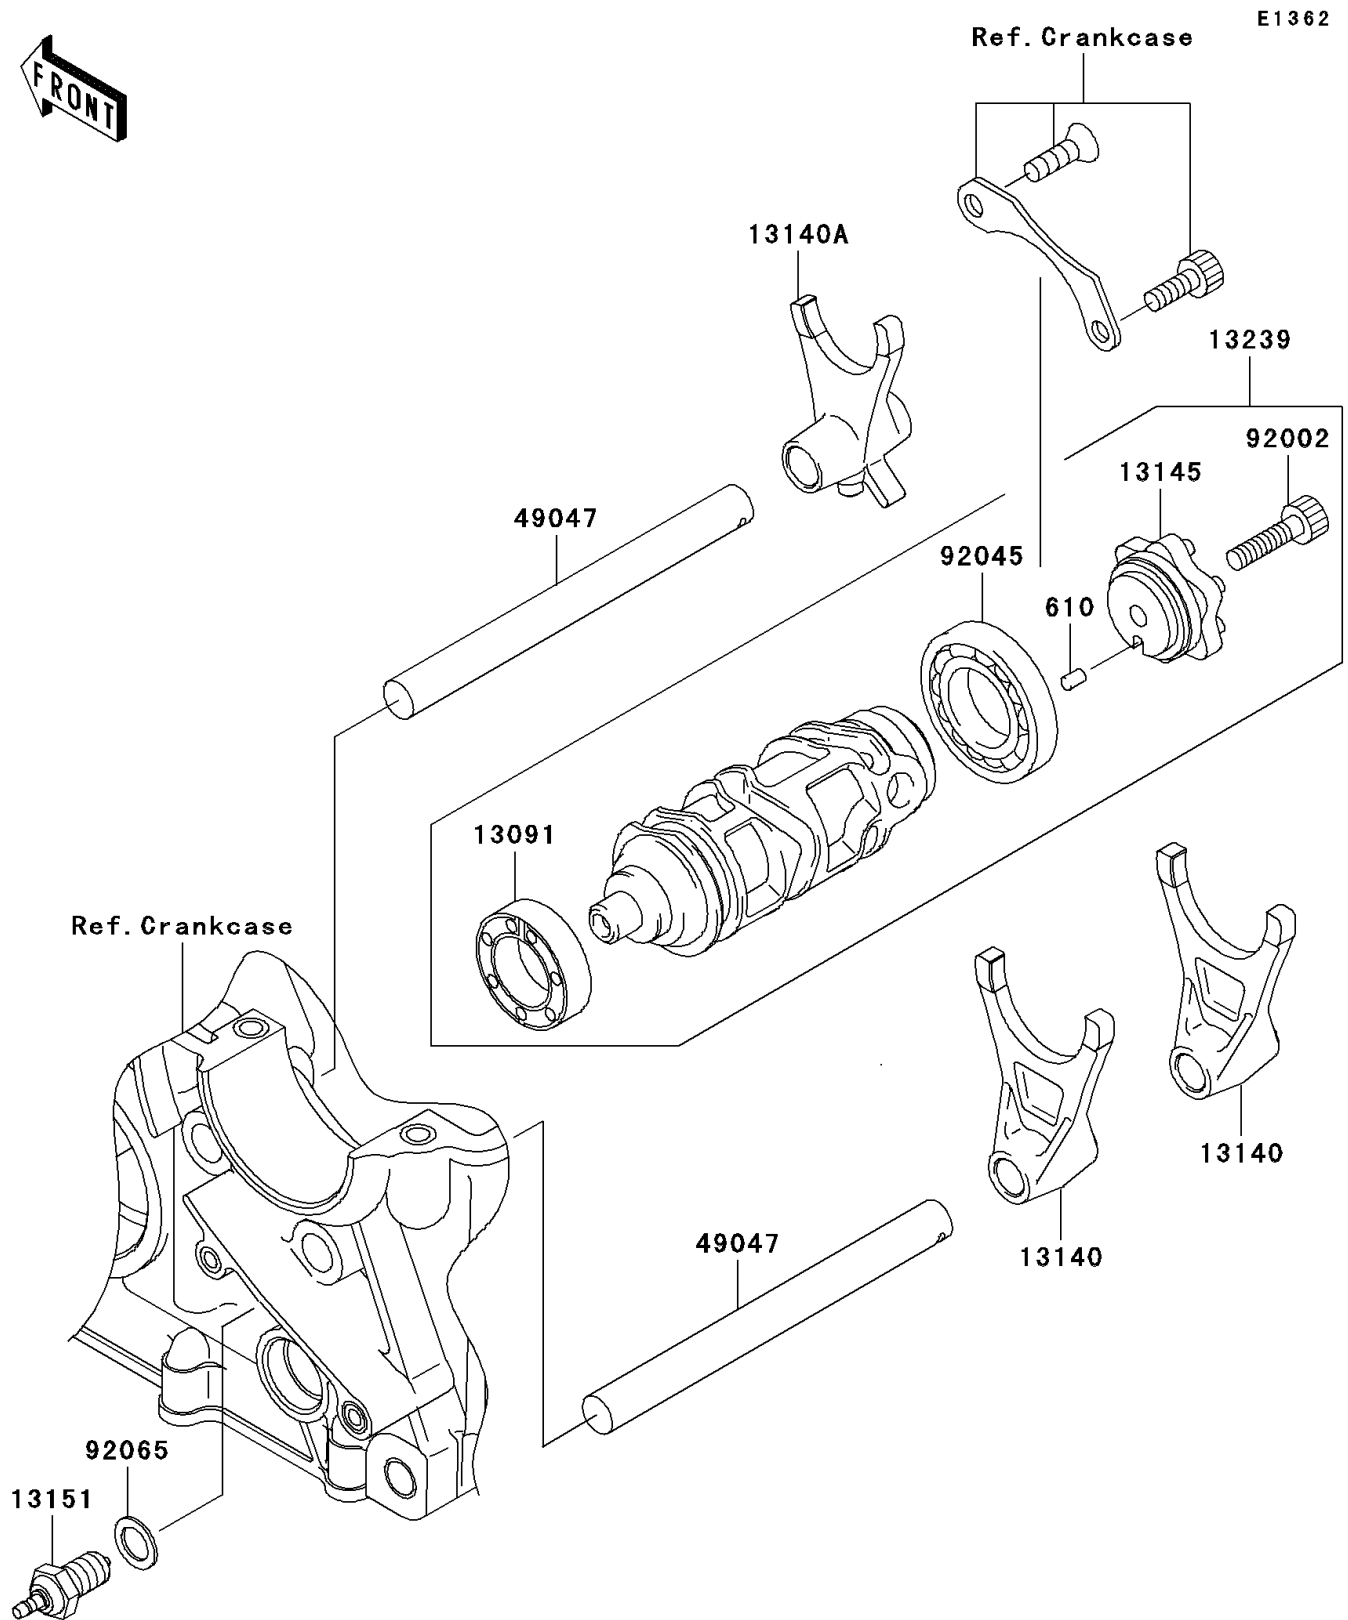

2006 Z750S PARTS DIAGRAM

Gear Change Drum/Shift Fork(s)

2006 Z750S PARTS LIST

Gear Change Drum/Shift Fork(s)

ITEM NAME	PART NUMBER	QUANTITY
ROLLER,4X6 (Ref # 610)	610A0406	1
HOLDER (Ref # 13091)	13091-1791	1
FORK-SHIFT,OUTPUT (Ref # 13140)	13140-1266	1
FORK-SHIFT,INPUT (Ref # 13140A)	13140-1267	1
CAM-CHANGE DRUM (Ref # 13145)	13145-0002	1
SWITCH-COMP (Ref # 13151)	13151-1085	1
DRUM-ASSY-CHANGE (Ref # 13239)	13239-0006	1
ROD-SHIFT (Ref # 49047)	49047-0010	1
BOLT,SOCKET,6X25 (Ref # 92002)	92002-1696	1
BEARING-BALL,16005(NTN) (Ref # 92045)	92045-1045	1
GASKET,10.5X16X1 (Ref # 92065)	92065-058	1