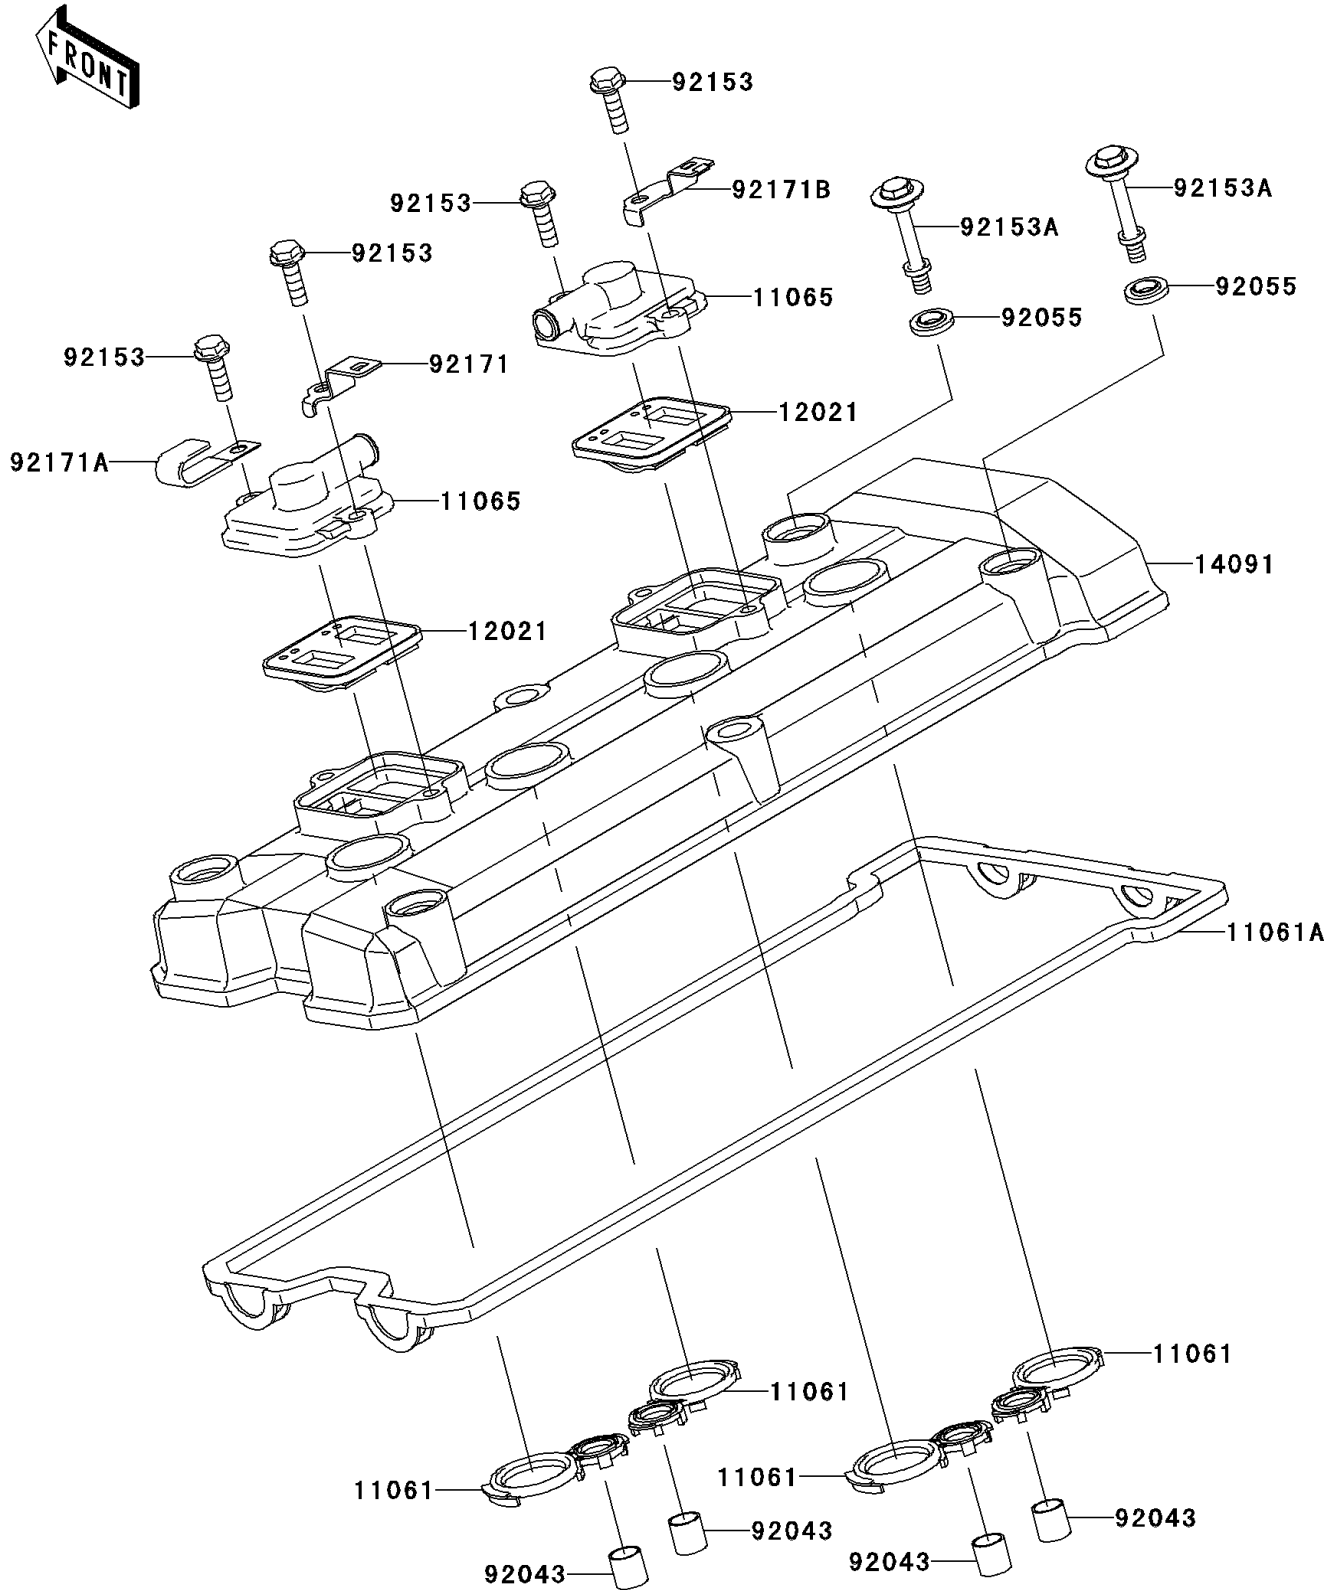

2006 Z750S PARTS DIAGRAM

Cylinder Head Cover

E1112

2006 Z750S PARTS LIST

Cylinder Head Cover

ITEM NAME	PART NUMBER	QUANTITY
GASKET,SPARK PLUG (Ref # 11061)	11061-0104	1
GASKET,HEAD COVER (Ref # 11061A)	11061-1165	1
CAP (Ref # 11065)	11065-1247	1
VALVE-ASSY-REED (Ref # 12021)	12021-1130	1
COVER,HEAD (Ref # 14091)	14091-0105	1
PIN,10.1X12X14 (Ref # 92043)	92043-4009	1
RING-O,HEAD COVER BOLT (Ref # 92055)	92055-1352	1
BOLT,6X18 (Ref # 92153)	92153-0602	1
BOLT (Ref # 92153A)	92153-0610	1
CLAMP,LH (Ref # 92171)	92171-0051	1
CLAMP (Ref # 92171A)	92171-0305	1
CLAMP,RH (Ref # 92171B)	92171-0311	1