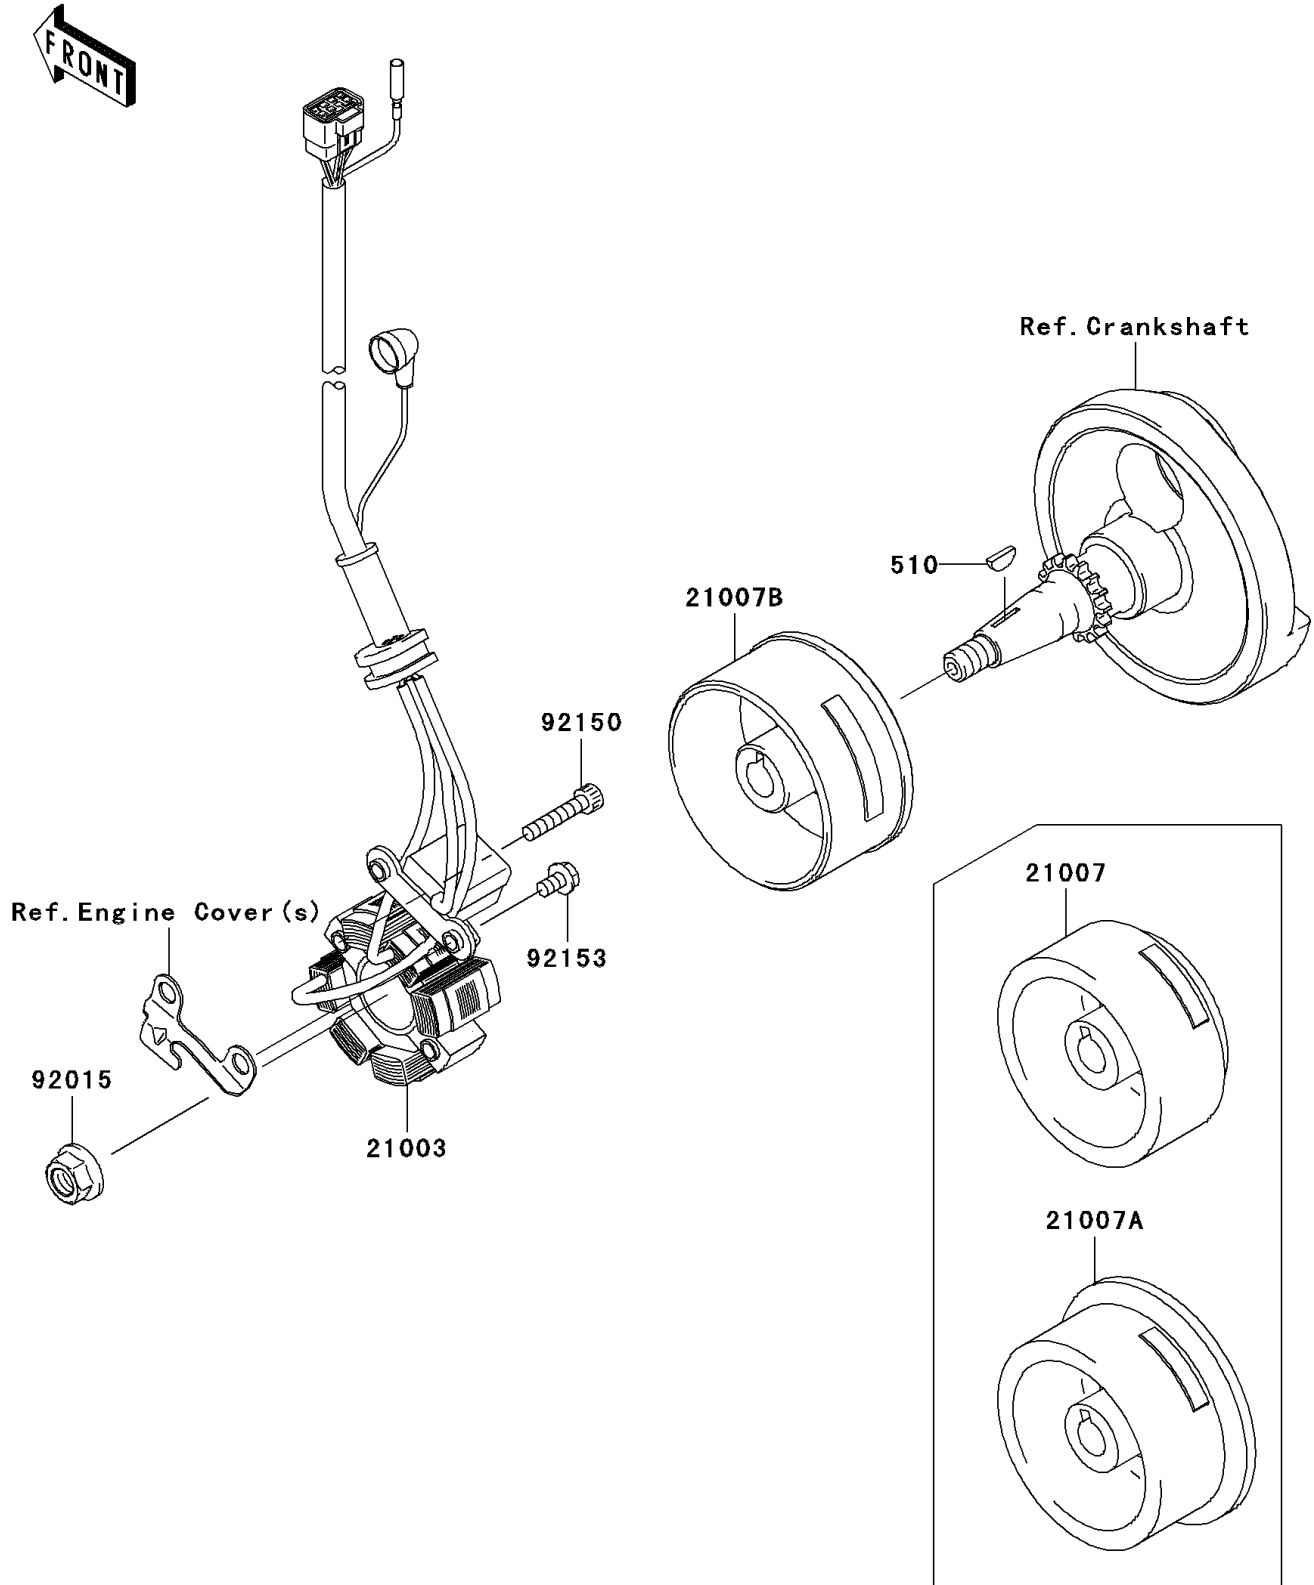

2009 KX™250F PARTS DIAGRAM

Generator

E1810

2009 KX™250F PARTS LIST

Generator

ITEM NAME	PART NUMBER	QUANTITY
KEY-WOODRUFF (Ref # 510)	510A3200	1
STATOR (Ref # 21003)	21003-0091	1
ROTOR,I=3.6 (Ref # 21007)	21007-0071	1
ROTOR,I=4.8 (Ref # 21007A)	21007-0072	1
ROTOR,I=4.4 (Ref # 21007B)	21007-0133	1
NUT,FLANGED,10MM (Ref # 92015)	92015-1428	1
BOLT,SOCKET,5X25 (Ref # 92150)	92150-1684	1
BOLT,5X10 (Ref # 92153)	92153-0687	1