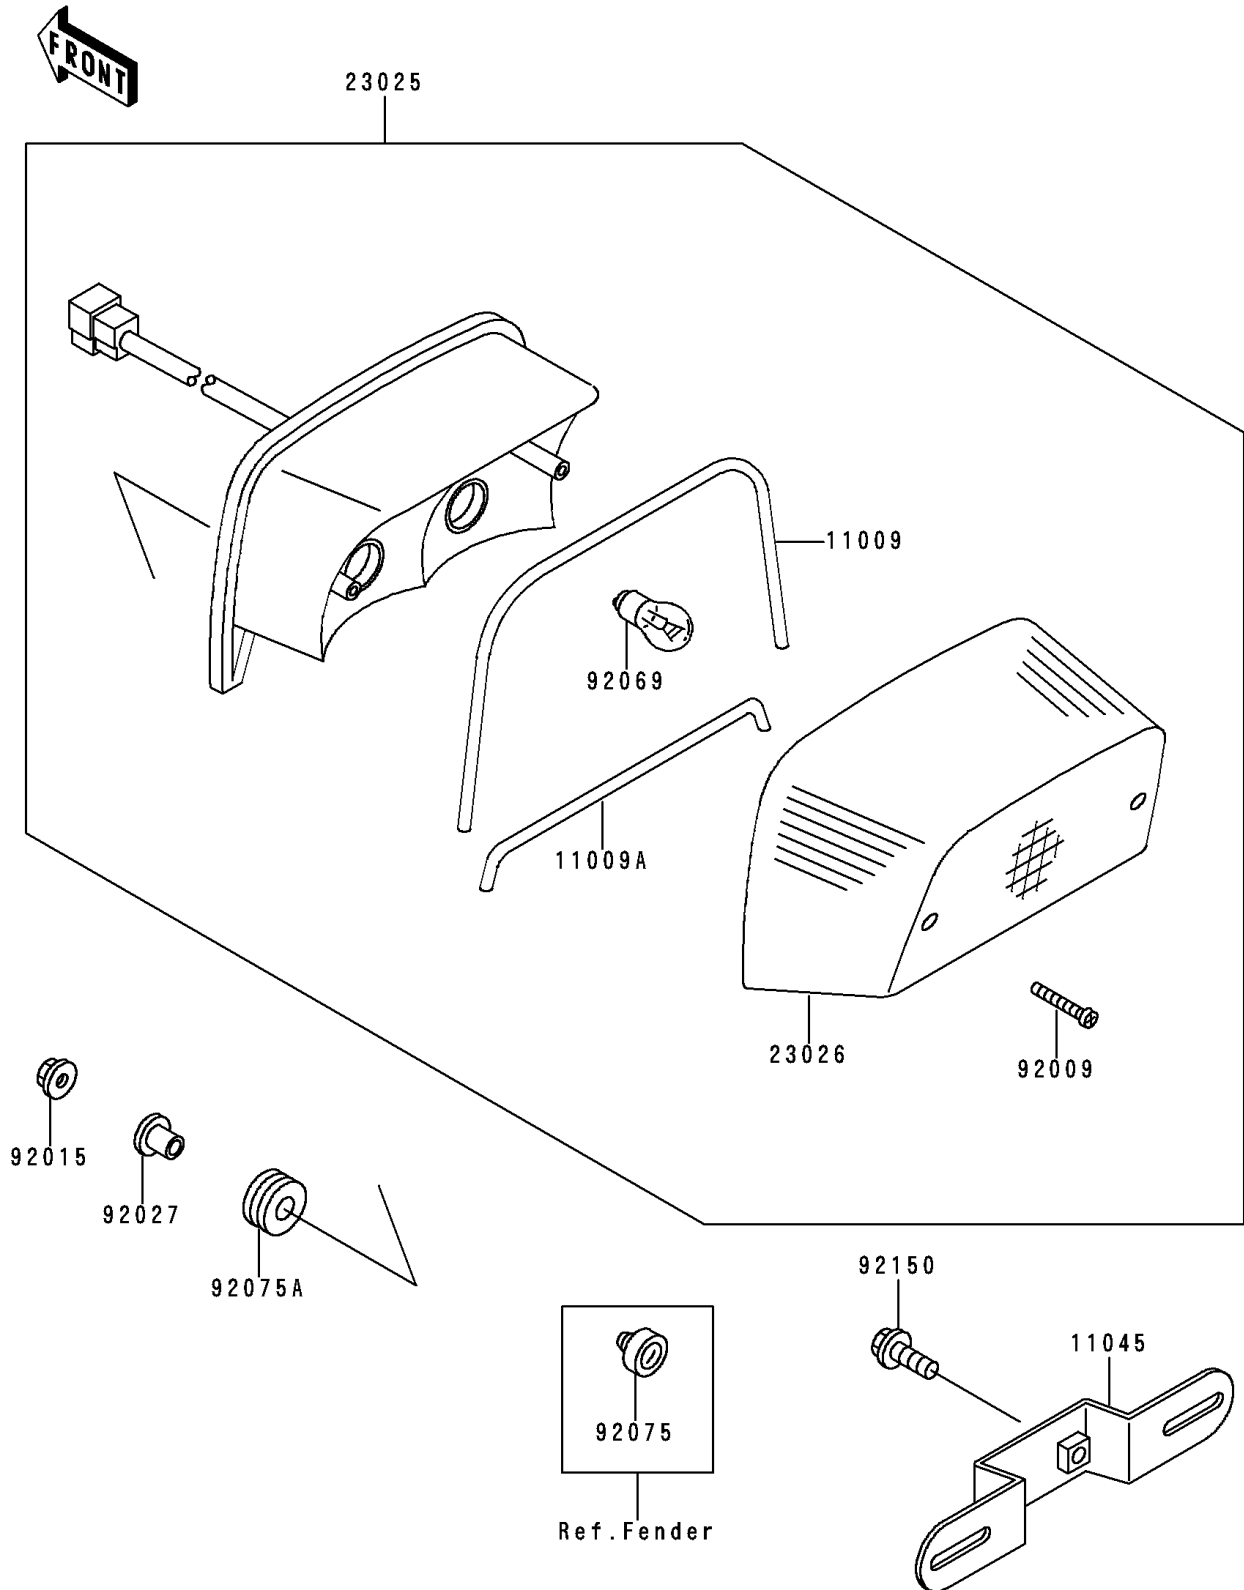

## 1990 Zephyr™ 550 PARTS DIAGRAM

Tail Lamp

F2720

## 1990 Zephyr™ 550 PARTS LIST

Tail Lamp

ITEM NAME	PART NUMBER	QUANTITY
GASKET,TAIL LAMP LENS (Ref # 11009)	11009-1811	1
GASKET,TAIL LAMP LENS (Ref # 11009A)	11009-1812	1
BRACKET,LICENSE LAMP (Ref # 11045)	11045-1356	1
LAMP-TAIL (Ref # 23025)	23025-1211	1
LENS,TAIL LAMP (Ref # 23026)	23026-1122	1
SCREW,TAPPING,4X30 (Ref # 92009)	92009-1506	1
NUT,FLANGED,6MM (Ref # 92015)	92015-1367	1
COLLAR,L=13.1 (Ref # 92027)	92027-251	1
BULB,12V 27/8W (Ref # 92069)	92069-059	1
DAMPER (Ref # 92075)	92075-035	1
DAMPER (Ref # 92075A)	92075-1690	1
BOLT,6X14 (Ref # 92150)	92150-1133	1