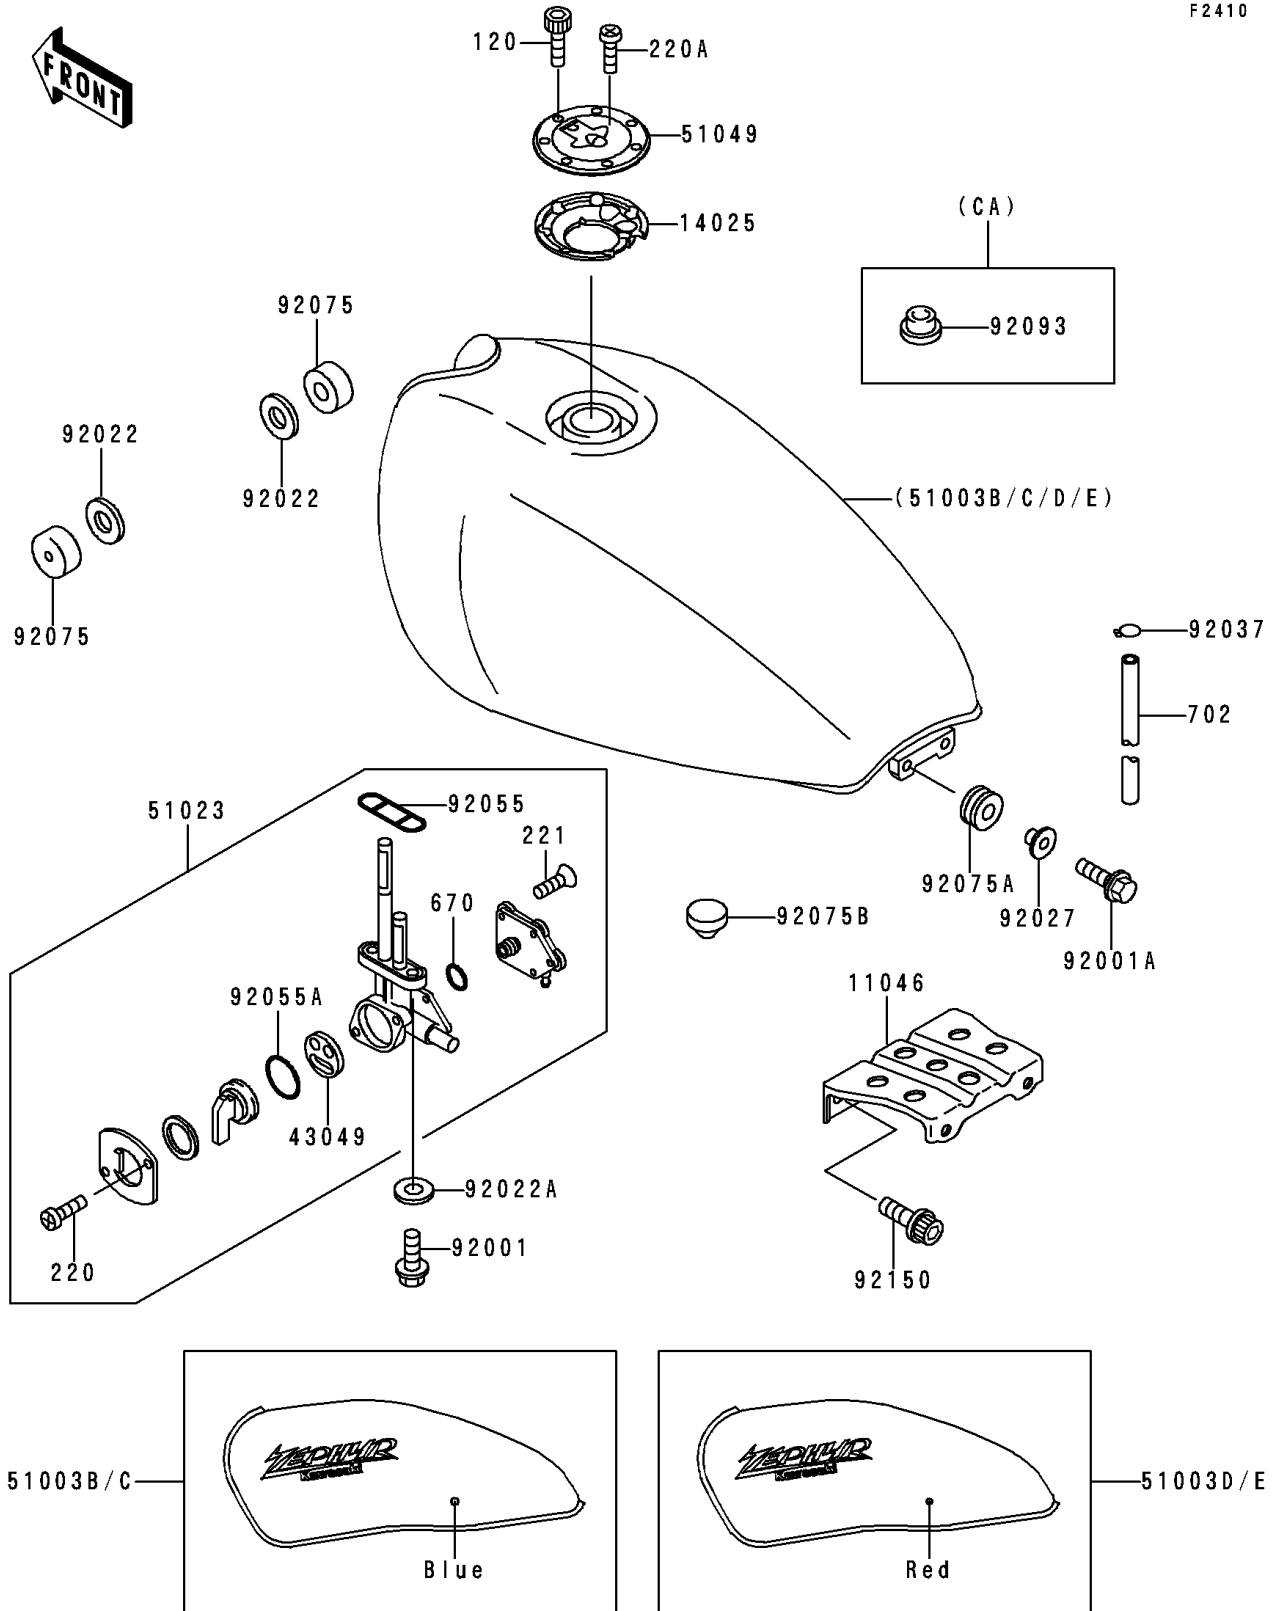

## 1990 Zephyr™ 550 PARTS DIAGRAM

Fuel Tank(ZR550-B1/B2)

F2410

## 1990 Zephyr™ 550 PARTS LIST

Fuel Tank(ZR550-B1/B2)

ITEM NAME	PART NUMBER	QUANTITY
BOLT-SOCKET (Ref # 120)	120S0512	1
BRACKET,FUEL TANK (Ref # 11046)	11046-1789	1
COVER,TANK CAP (Ref # 14025)	14025-1913	1
PACKING,TAP VALVE (Ref # 43049)	43049-1066	1
TANK-COMP-FUEL,C.A.BLUE (Ref # 51003B)	51003-5175-FC	1
TANK-COMP-FUEL,C.A.BLUE (Ref # 51003C)	51003-5176-FC	1
TANK-COMP-FUEL,C.C.RED (Ref # 51003D)	51003-5177-L1	1
TANK-COMP-FUEL,C.C.RED (Ref # 51003E)	51003-5178-L1	1
TAP-ASSY,FUEL (Ref # 51023)	51023-1166	1
CAP-TANK,FUEL (Ref # 51049)	51049-1091	1
BOLT,6X20 (Ref # 92001)	92001-1091	1
BOLT,6X25 (Ref # 92001A)	92001-1524	1
WASHER,10.5X26X2.3 (Ref # 92022)	92022-044	1
WASHER,6.2X11X1.5 (Ref # 92022A)	92022-183	1
COLLAR,L=13.1 (Ref # 92027)	92027-251	1
CLAMP (Ref # 92037)	92037-1712	1
RING-O,FUEL TAP PACKING (Ref # 92055)	92055-1112	1
RING-O,TAP LEVER (Ref # 92055A)	92055-1419	1
DAMPER,FUEL TANK (Ref # 92075)	92075-125	1
DAMPER (Ref # 92075A)	92075-1690	1
DAMPER (Ref # 92075B)	92075-1737	1
SEAL,FUEL TANK CAP (Ref # 92093)	92093-1030	1
BOLT,SOCKET,8X20 (Ref # 92150)	92150-1155	1
SCREW-PAN-CROS (Ref # 220)	220B0308	1
SCREW-PAN-CROS (Ref # 220A)	220C0508	1
SCREW-CSK-CROS,4X14 (Ref # 221)	221B0414	1
O RING,4MM (Ref # 670)	670B1504	1
TUBE-RUBBER,7X10X600 (Ref # 702)	702A07600	1