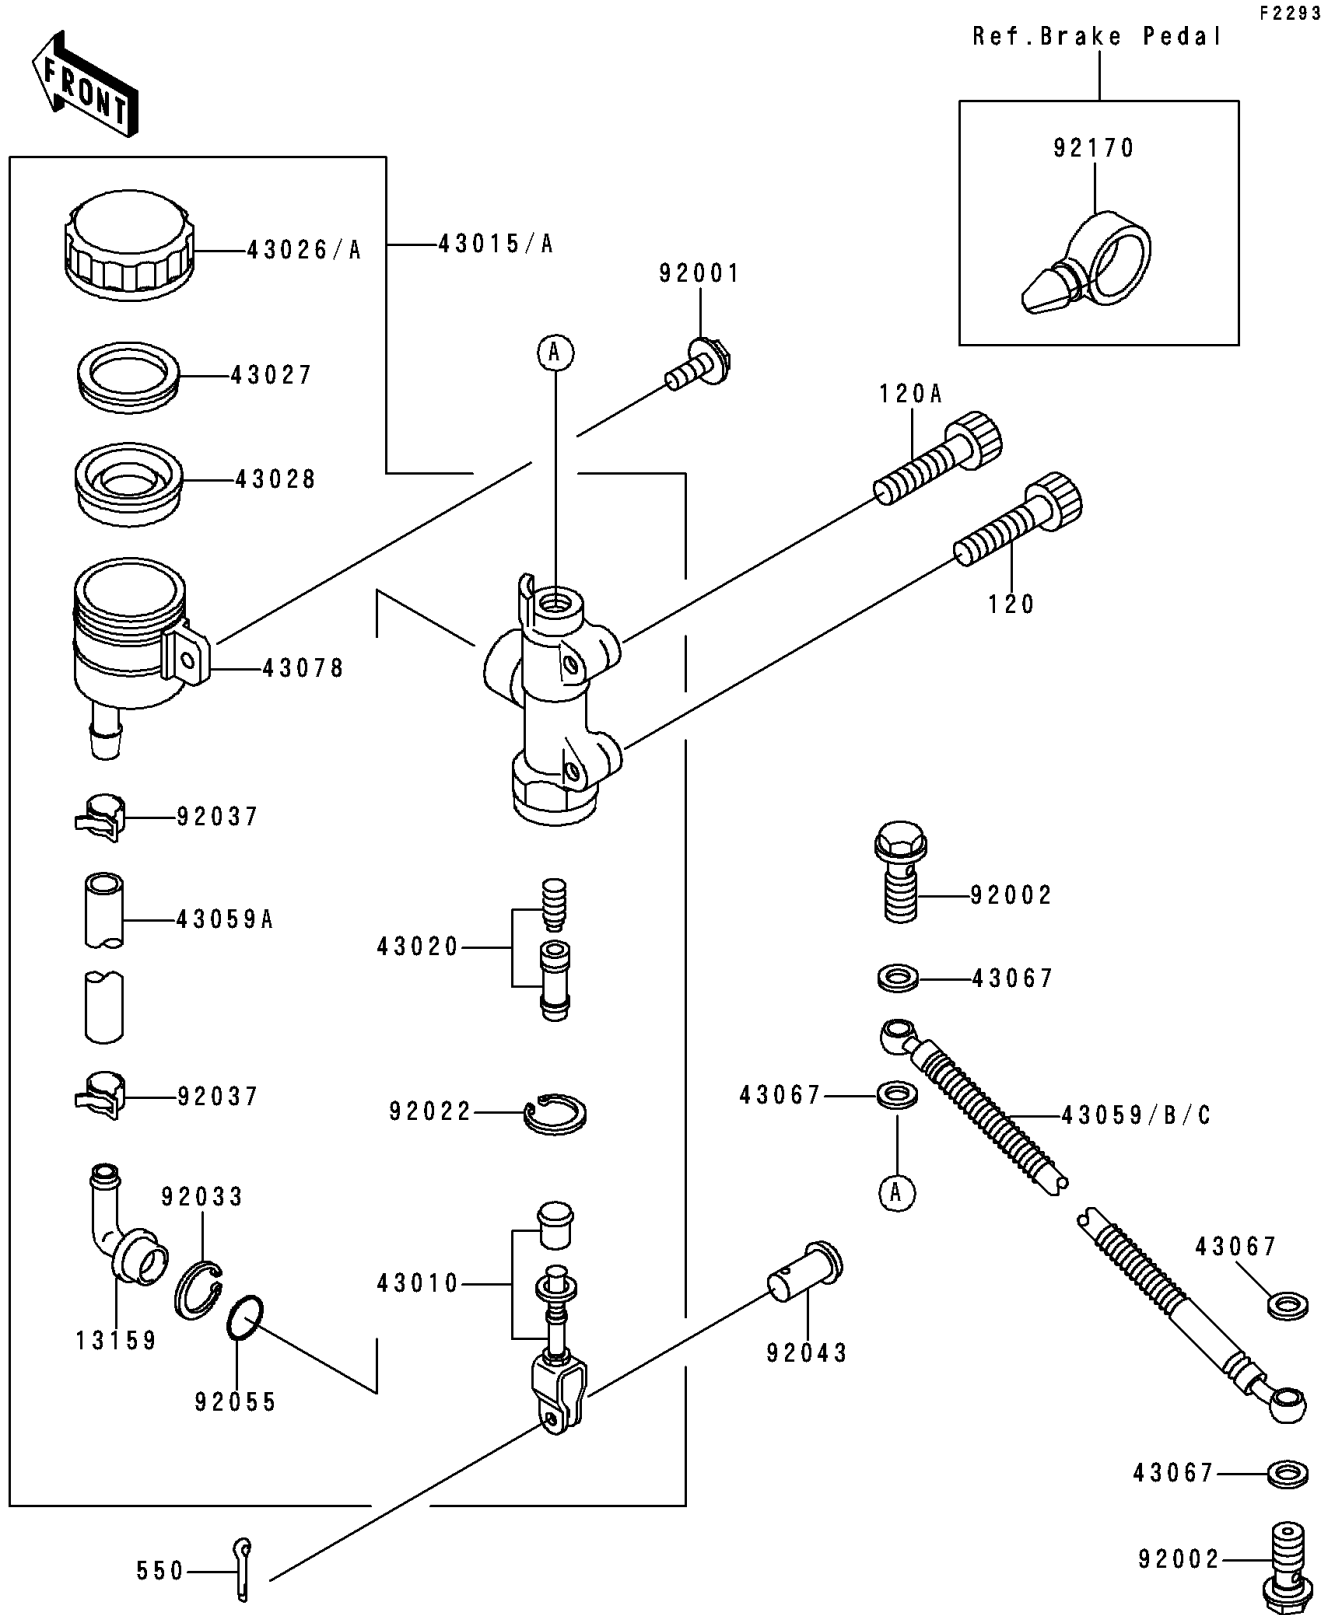

1990 Zephyr™ 550 PARTS DIAGRAM

Rear Master Cylinder

1990 Zephyr™ 550 PARTS LIST

Rear Master Cylinder

ITEM NAME	PART NUMBER	QUANTITY
BOLT-SOCKET,8X35,BLACK (Ref # 120)	120S0835	1
BOLT-SOCKET,8X40,BLACK (Ref # 120A)	120S0840	1
PIN-COTTER,2.0X15 (Ref # 550)	550D2015	1
CONNECTOR,RR MASTER CYLINDER (Ref # 13159)	13159-1052	1
ROD-ASSY-BRAKE (Ref # 43010)	43010-1055	1
CYLINDER-ASSY-MASTER,RR (Ref # 43015)	43015-1405	1
PISTON-COMP-BRAKE (Ref # 43020)	43020-1073	1
CAP-BRAKE (Ref # 43026A)	43026-1054	1
PLATE-DIAPHRAGM (Ref # 43027)	43027-1051	1
DIAPHRAGM,MASTER CYLINDER (Ref # 43028)	43028-1057	1
HOSE-BRAKE,RR (Ref # 43059)	43059-1544	1
HOSE-BRAKE,RR MASTER CYLINDER (Ref # 43059A)	43059-1566	1
WASHER,10.5X15X1.5 (Ref # 43067)	43067-001	1
RESERVOIR,RR MASTER CYLINDER (Ref # 43078)	43078-1082	1
BOLT,W/P,6X16 (Ref # 92001)	92001-1860	1
BOLT,OIL,L=23 (Ref # 92002)	92002-1888	1
WASHER,CIRCRIP (Ref # 92022)	92022-1601	1
RING-SNAP,20.5MM (Ref # 92033)	92033-1186	1
CLAMP,BRAKE HOSE (Ref # 92037)	92037-1547	1
PIN,8X27.5 (Ref # 92043)	92043-1435	1
RING-O,MASTER CYLINDER (Ref # 92055)	92055-1251	1
CLAMP,HOSE (Ref # 92170)	92170-1067	1