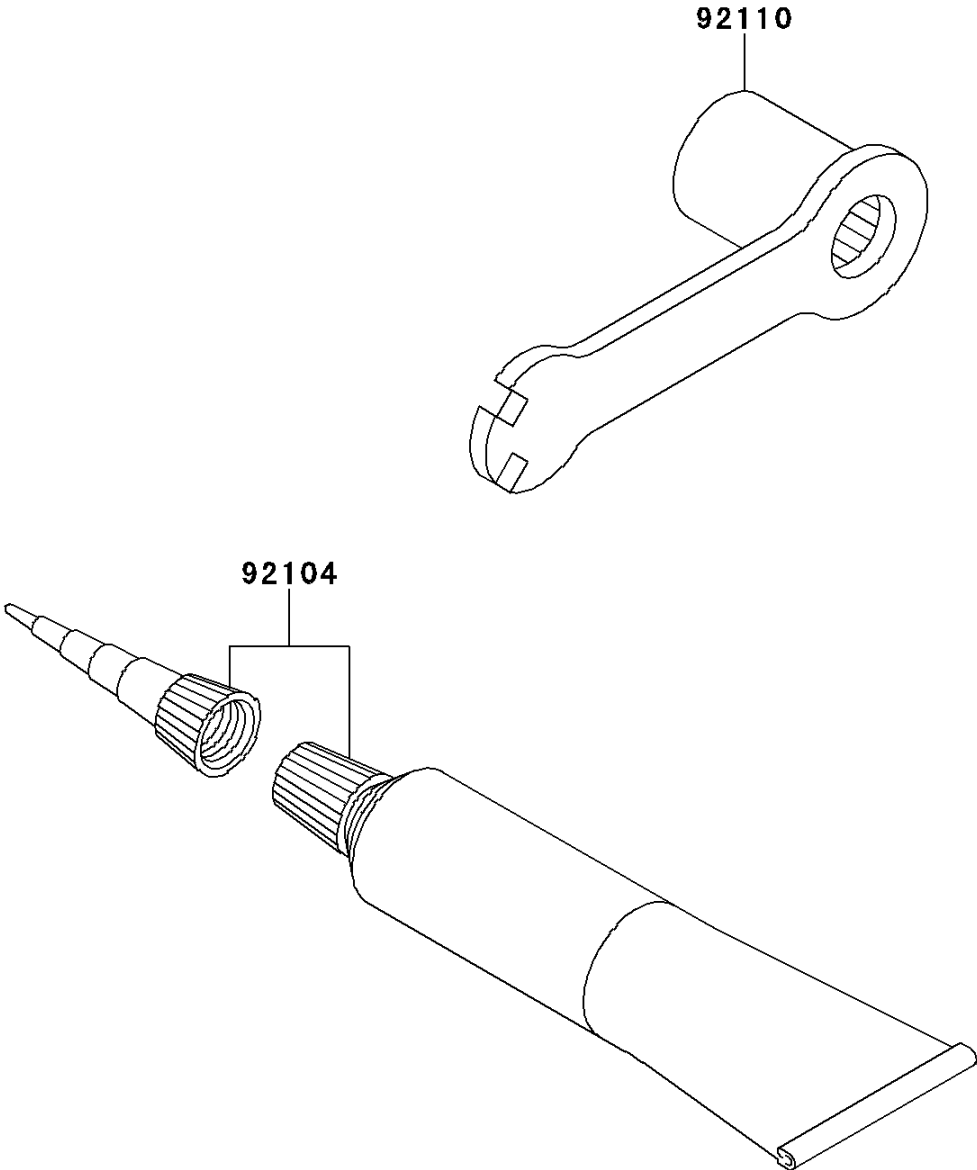

2010 KX™85 PARTS DIAGRAM

Owner's Tools

F2810

2010 KX™85 PARTS LIST

Owner's Tools

ITEM NAME	PART NUMBER	QUANTITY
GASKET-LIQUID,TB1105B,SILVER (Ref # 92104)	92104-002	1
TOOL-WRENCH,BOX,21MM&SPOKE (Ref # 92110)	92110-1119	1