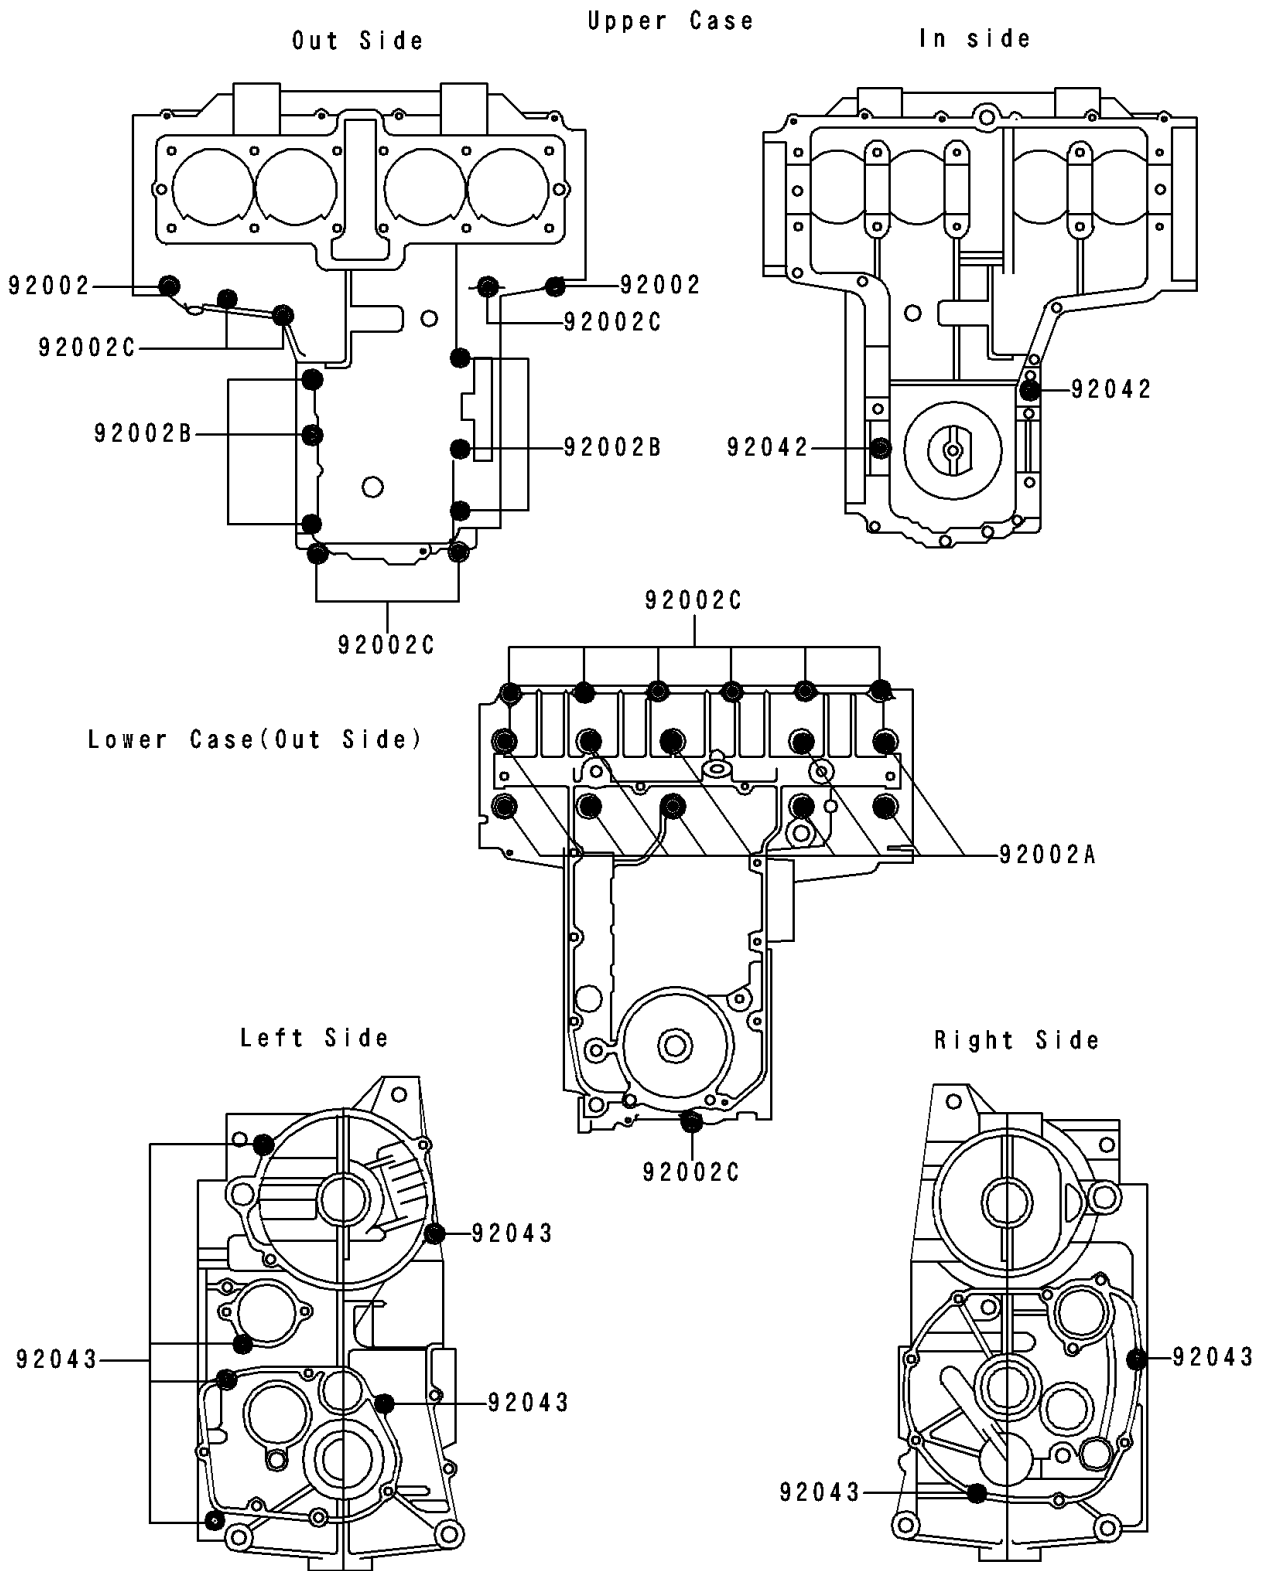

## 1990 Zephyr™ 550 PARTS DIAGRAM

Crankcase Bolt Pattern

E1412

## 1990 Zephyr™ 550 PARTS LIST

Crankcase Bolt Pattern

ITEM NAME	PART NUMBER	QUANTITY
BOLT,6X55 (Ref # 92002)	92002-1054	1
BOLT,8X95 (Ref # 92002A)	92002-1077	1
BOLT,6X95 (Ref # 92002B)	92002-1078	1
BOLT,6X40 (Ref # 92002C)	92002-1080	1
PIN,DOWEL,6X16 (Ref # 92042)	92042-016	1
PIN,6.2X8X14 (Ref # 92043)	92043-1263	1