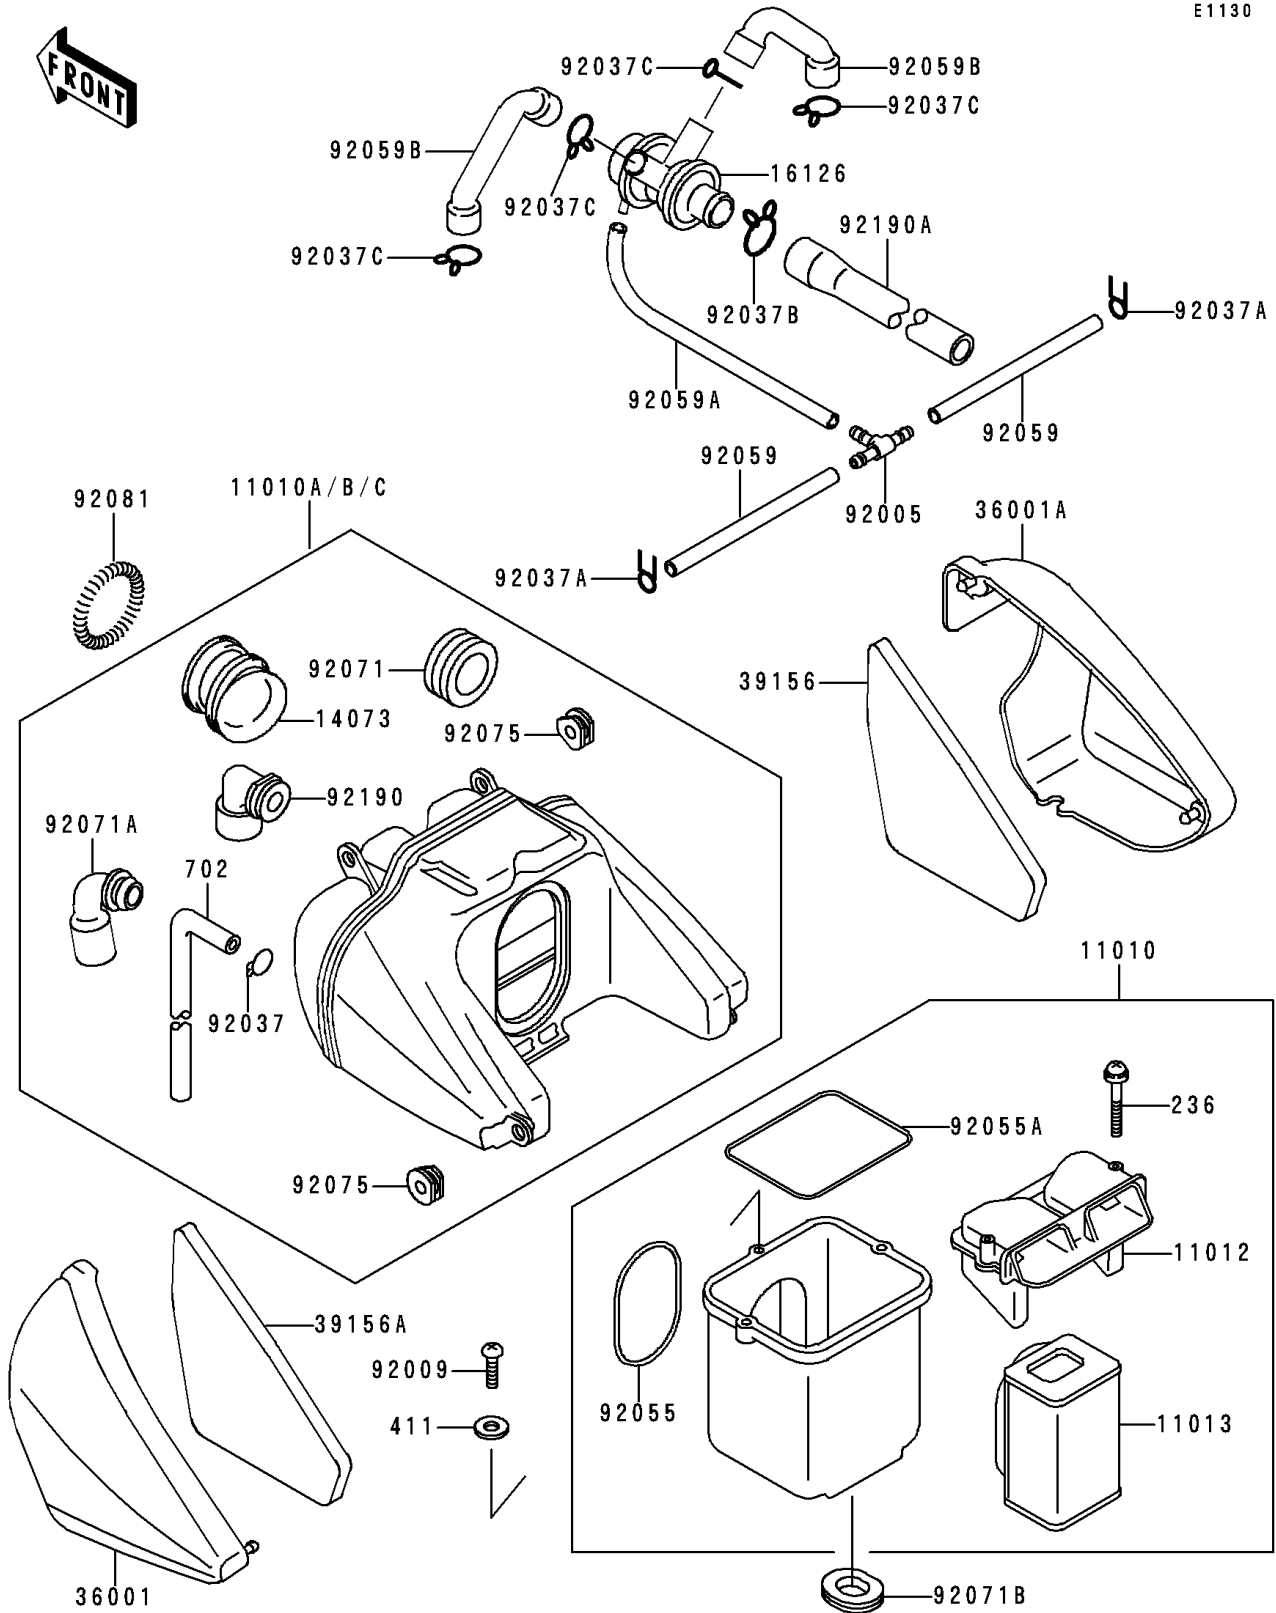

## 1990 Zephyr™ 550 PARTS DIAGRAM

Air Filter

E1130

## 1990 Zephyr™ 550 PARTS LIST

Air Filter

ITEM NAME	PART NUMBER	QUANTITY
FILTER-ASSY-AIR (Ref # 11010)	11010-1384	1
FILTER-ASSY-AIR (Ref # 11010B)	11010-1404	1
FILTER-ASSY-AIR (Ref # 11010C)	11010-1409	1
CAP,AIR FILTER (Ref # 11012)	11012-1709	1
ELEMENT-AIR FILTER (Ref # 11013)	11013-1157	1
DUCT,CARBURETOR (Ref # 14073)	14073-1211	1
VALVE,AIR SWITCH (Ref # 16126)	16126-1017	1
COVER-SIDE,AIR FILTER,LH,GRAY (Ref # 36001)	36001-1420-FR	1
COVER-SIDE,AIR FILTER,RH,GRAY (Ref # 36001A)	36001-1421-FR	1
FITTING,TUBE,T-TYPE (Ref # 92005)	92005-1017	1
SCREW,TAPPING,5X20 (Ref # 92009)	92009-1399	1
CLAMP,TUBE (Ref # 92037)	92037-010	1
CLAMP,TUBE (Ref # 92037A)	92037-072	1
CLAMP,TUBE (Ref # 92037B)	92037-1076	1
CLAMP,TUBE (Ref # 92037C)	92037-213	1
RING-O,91MM (Ref # 92055)	92055-1137	1
RING-O,AIR FILTER CAP (Ref # 92055A)	92055-1457	1
TUBE,4X9X155 (Ref # 92059)	92059-1033	1
TUBE,4X9X290 (Ref # 92059A)	92059-1043	1
TUBE,AIR (Ref # 92059B)	92059-1208	1
GROMMET,AIR FILTER (Ref # 92071)	92071-1028	1
GROMMET,AIR FILTER (Ref # 92071A)	92071-1114	1
GROMMET,AIR FILTER (Ref # 92071B)	92071-1123	1
DAMPER (Ref # 92075)	92075-1470	1
SCREW-PAN-WSP-CROS (Ref # 236)	236B0540	1
WASHER-PLAIN,5MM,BLACK (Ref # 411)	411F0500	1
TUBE-RUBBER,5X350 (Ref # 702)	702A05350	1
SPRING,AIR FILTER DUCT (Ref # 92081)	92081-1422	1
TUBE,BREATHER (Ref # 92190)	92190-1041	1

## 1990 Zephyr™ 550 PARTS LIST

Air Filter

ITEM NAME	PART NUMBER	QUANTITY
TUBE, VALVE-AIR FILTER (Ref # 92190A)	92190-1144	1