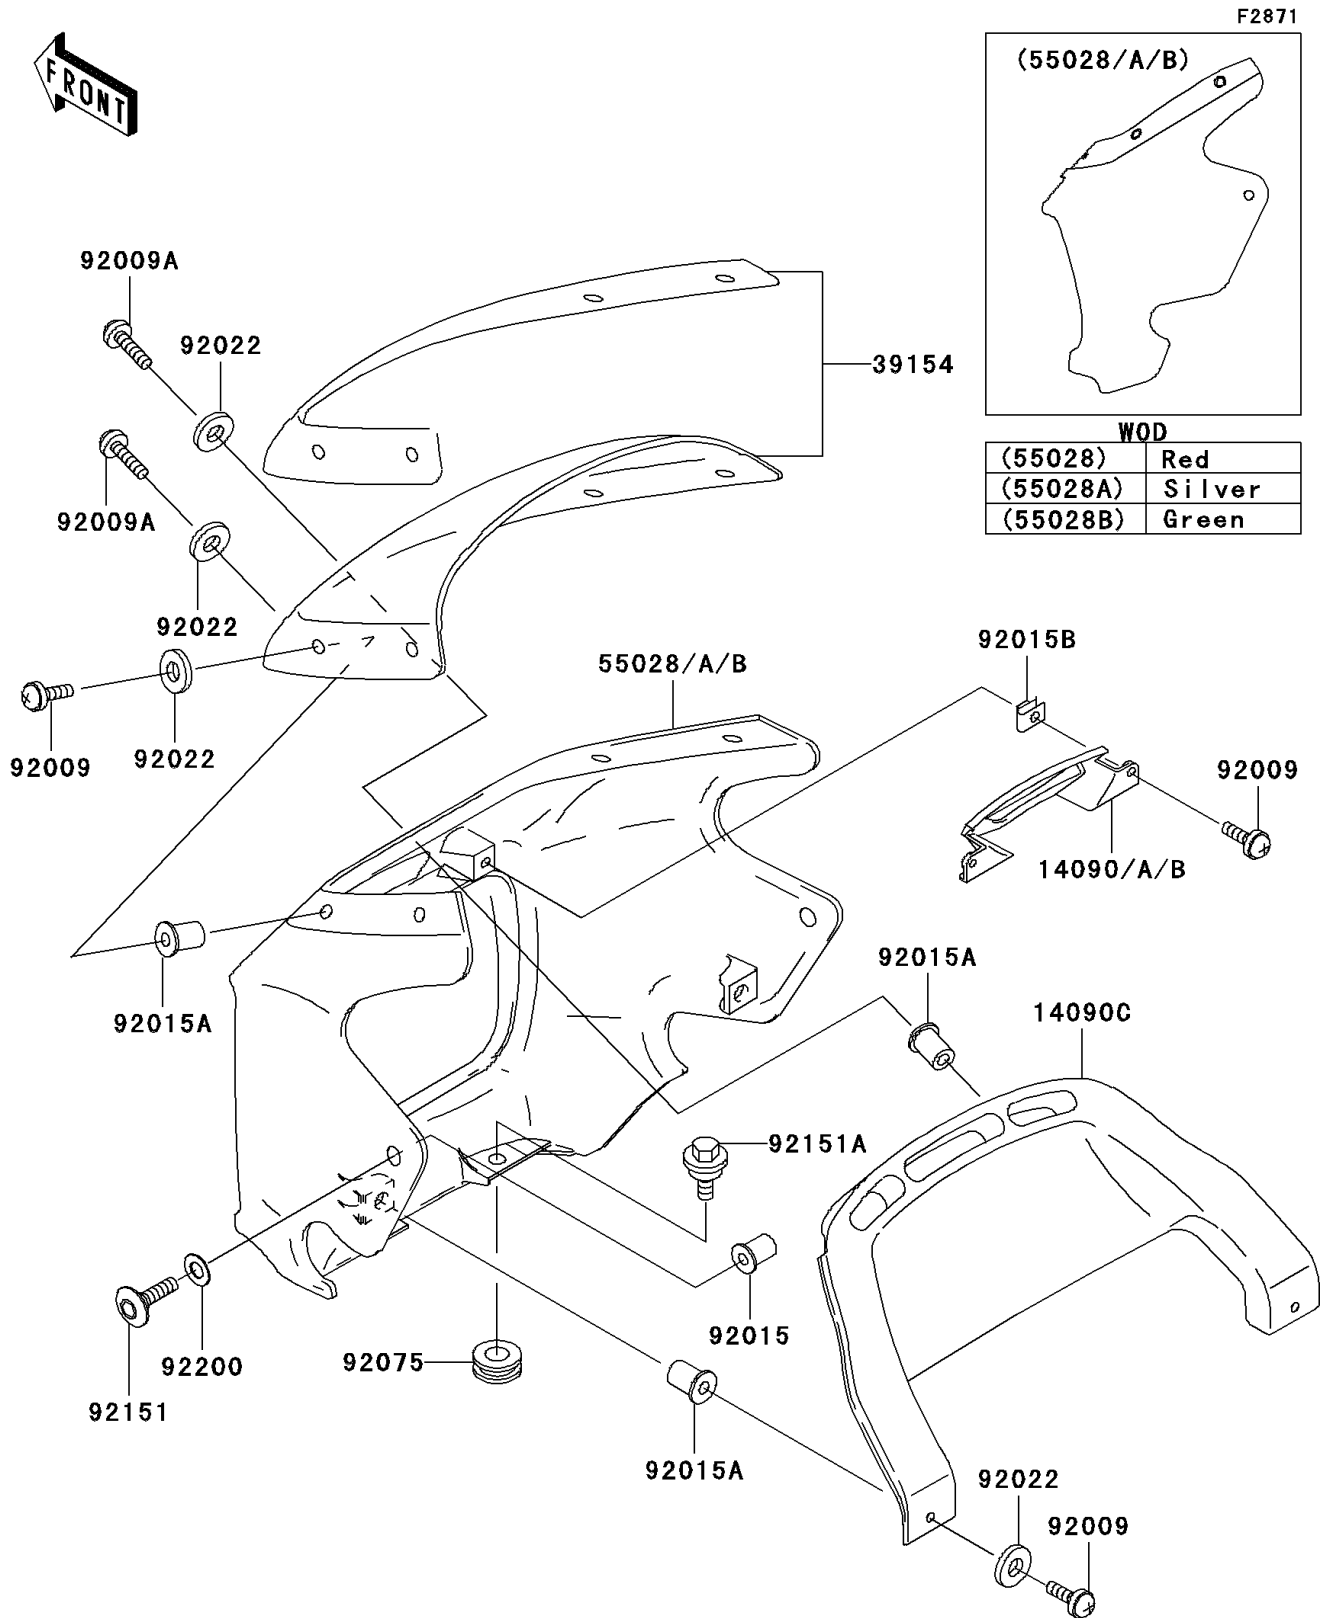

2004 ZRX1200 PARTS DIAGRAM

Cowling

2004 ZRX1200 PARTS LIST

Cowling

ITEM NAME	PART NUMBER	QUANTITY
COVER,POSITION LAMP,P.RED (Ref # 14090)	14090-1404-234	1
COVER,INNER COWLING (Ref # 14090C)	14090-1776	1
WINDSHIELD (Ref # 39154)	39154-5008	1
COWLING,UPP,P.RED (Ref # 55028)	55028-1352-234	1
SCREW,5X16,BLACK (Ref # 92009)	92009-1654	1
SCREW,5X20,BLACK (Ref # 92009A)	92009-1656	1
NUT (Ref # 92015)	92015-1700	1
NUT,WELL,5MM (Ref # 92015A)	92015-1757	1
NUT,5MM (Ref # 92015B)	92015-1798	1
WASHER,NYLON,5.3X11.5X1.5 (Ref # 92022)	92022-1521	1
DAMPER (Ref # 92075)	92075-1634	1
BOLT,SOCKET,6X18 (Ref # 92151)	92151-1149	1
BOLT,FLANGED,6MM (Ref # 92151A)	92151-1186	1
WASHER,10.3X20X1 (Ref # 92200)	92200-1013	1
COVER,POSITION LAMP,G.SILVER (Ref # 14090A)	14090-1404-474	1
COVER,POSITION LAMP,C.L.GREEN (Ref # 14090B)	14090-1404-8N	1
COWLING,UPP,G.SILVER (Ref # 55028A)	55028-1352-474	1
COWLING,UPP,C.L.GREEN (Ref # 55028B)	55028-1352-8N	1