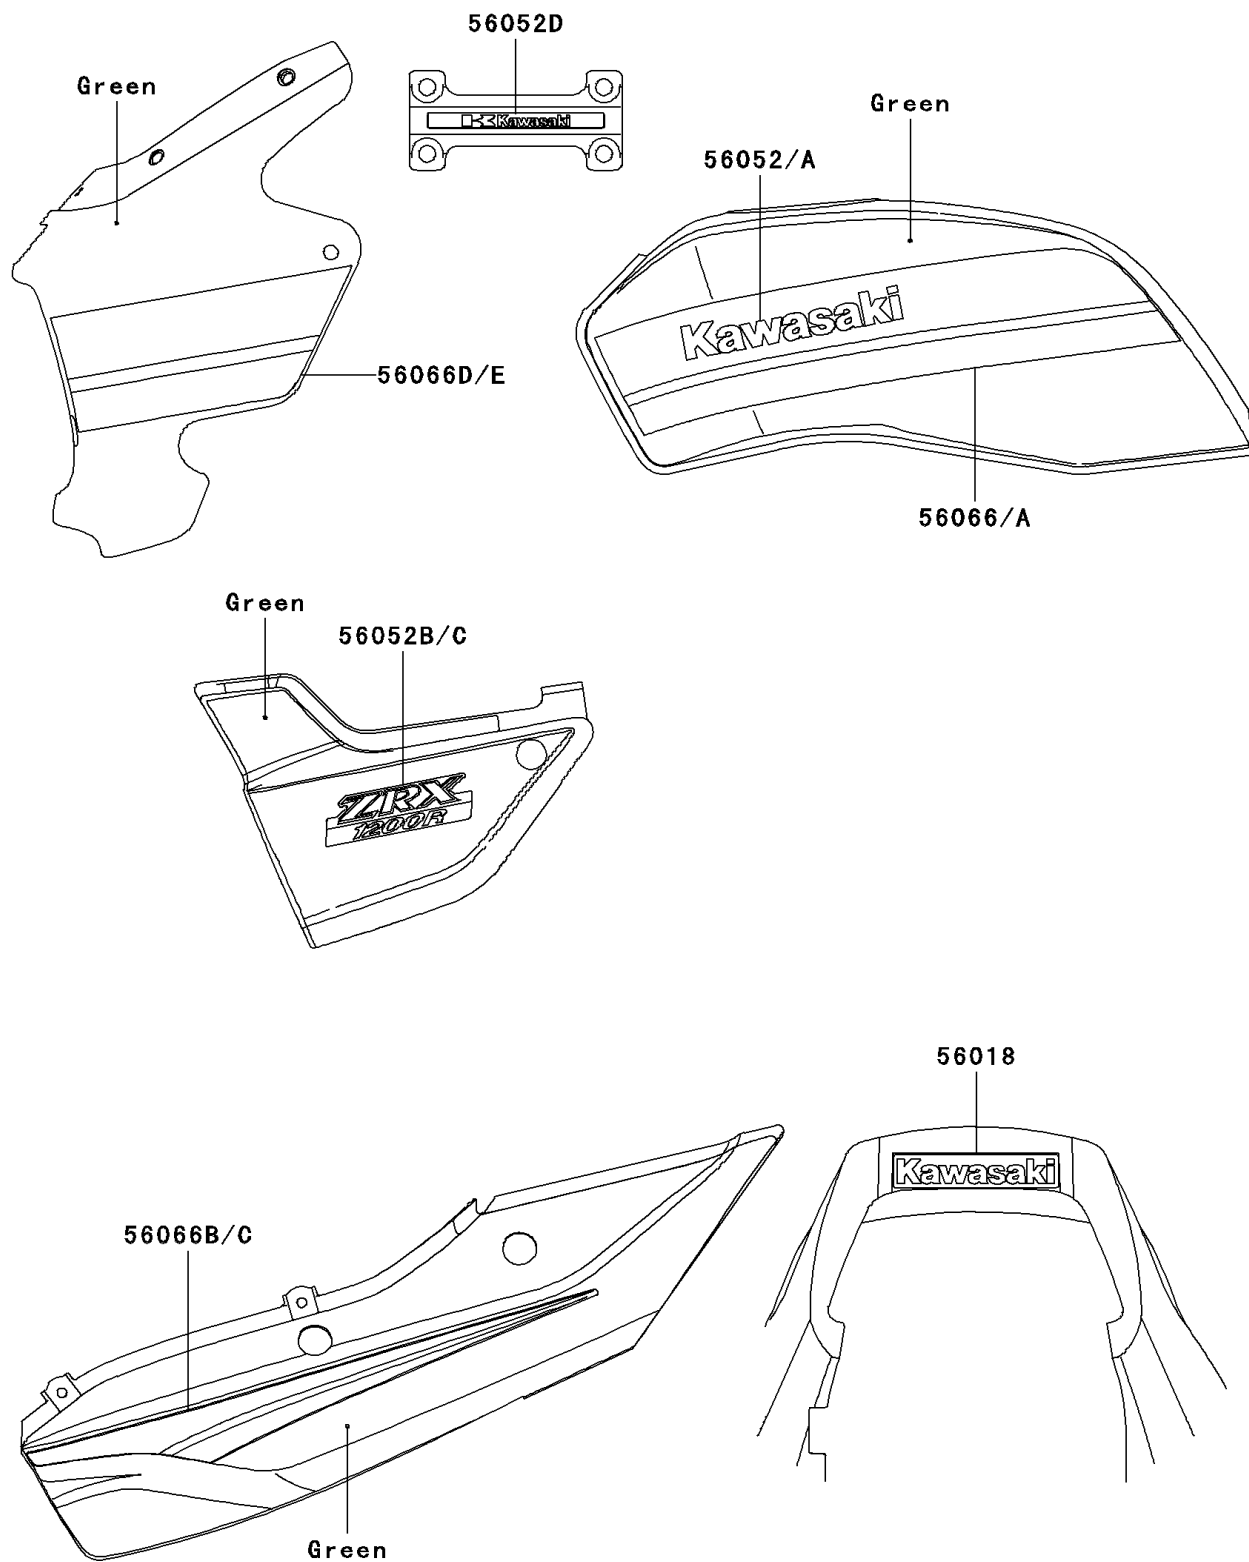

## 2004 ZRX1200 PARTS DIAGRAM

Decals(Green)(A4)(CN)

F2861

## 2004 ZRX1200 PARTS LIST

Decals(Green)(A4)(CN)

ITEM NAME	PART NUMBER	QUANTITY
MARK,SEAT COVER,KAWASAKI (Ref # 56018)	56018-1208	1
MARK,FUEL TANK,LH,KAWASAKI (Ref # 56052)	56052-0090	1
MARK,FUEL TANK,RH,KAWASAKI (Ref # 56052A)	56052-0091	1
MARK,SIDE COVER,LH,ZRX 1200R (Ref # 56052B)	56052-1444	1
MARK,SIDE COVER,RH,ZRX 1200R (Ref # 56052C)	56052-1445	1
MARK,HANDLE HOLDER,K.KAWASAKI (Ref # 56052D)	56052-1463	1
PATTERN,FUEL TANK,LH (Ref # 56066)	56066-0599	1
PATTERN,FUEL TANK,RH (Ref # 56066A)	56066-0600	1
PATTERN,SEAT COVER,LH (Ref # 56066B)	56066-0601	1
PATTERN,SEAT COVER,RH (Ref # 56066C)	56066-0602	1
PATTERN,UPP COWLING,LH (Ref # 56066D)	56066-0603	1
PATTERN,UPP COWLING,RH (Ref # 56066E)	56066-0604	1