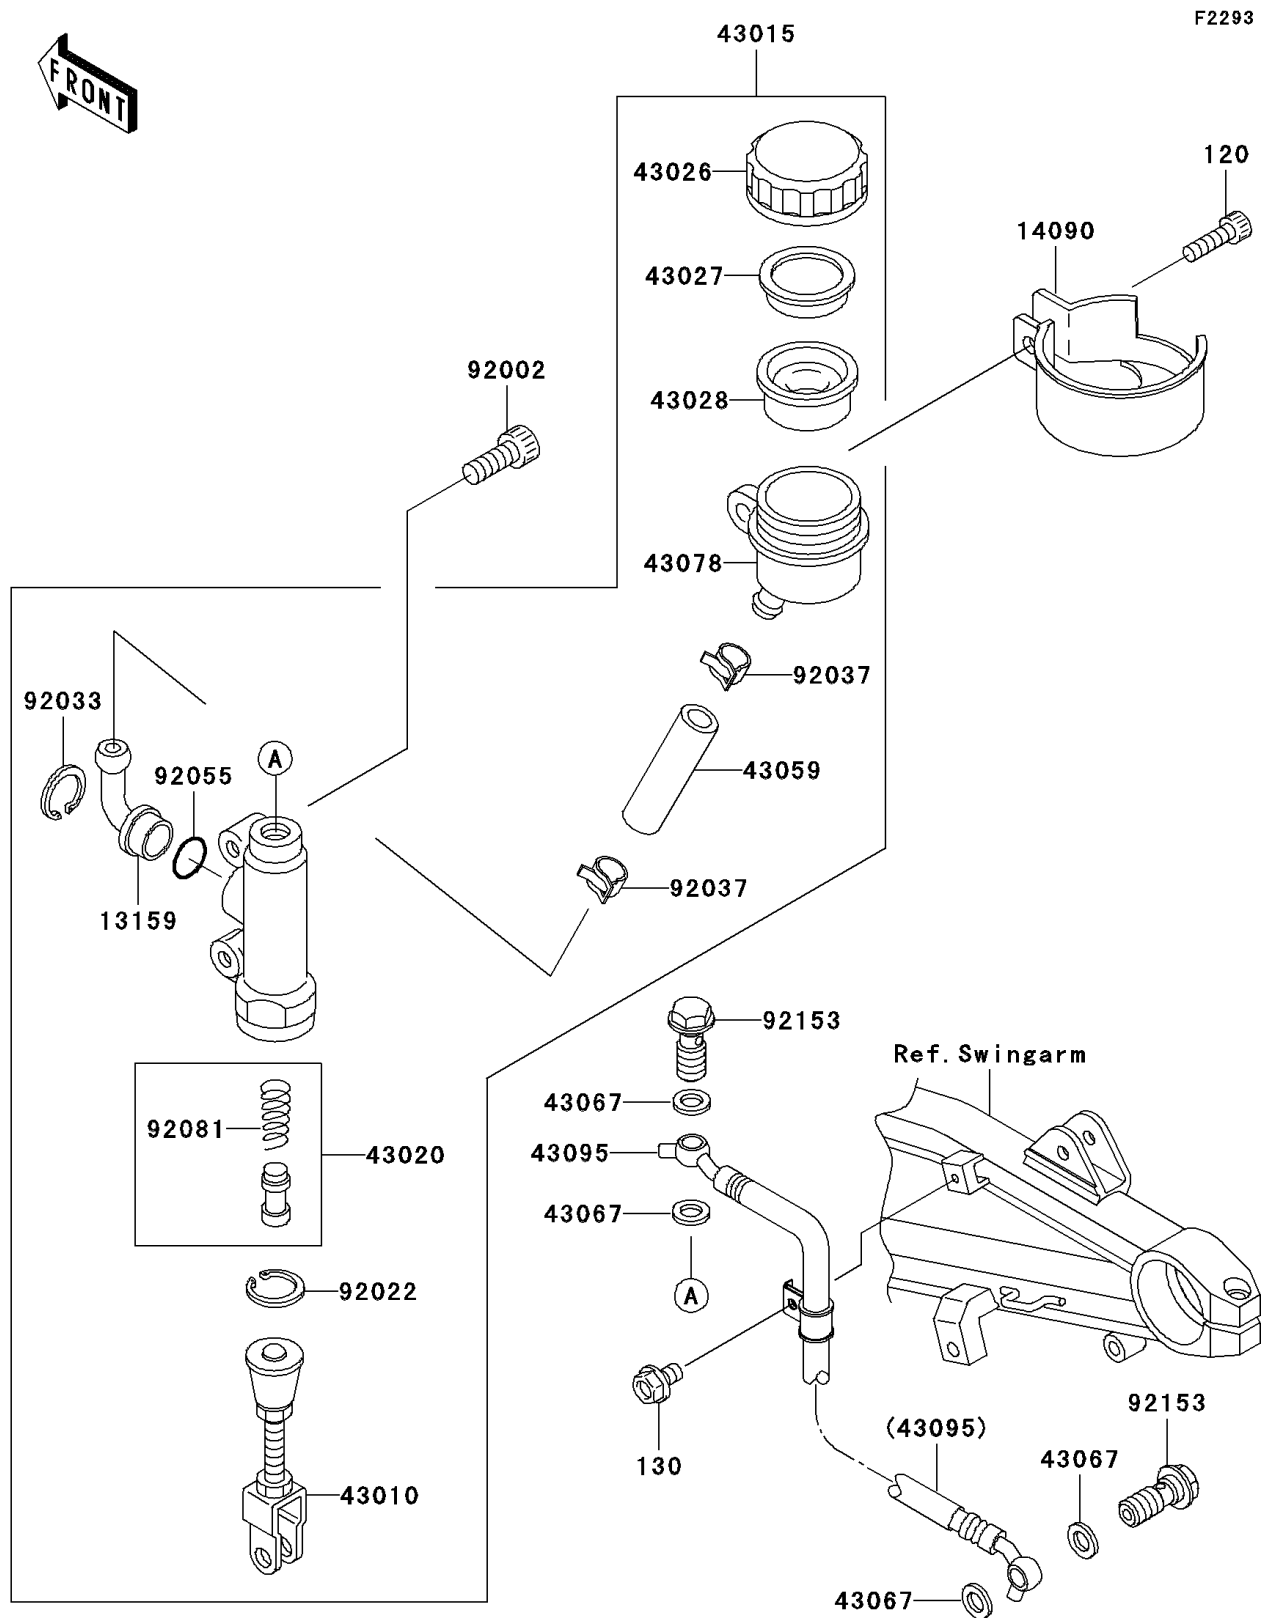

2004 ZRX1200 PARTS DIAGRAM

Rear Master Cylinder

2004 ZRX1200 PARTS LIST

Rear Master Cylinder

ITEM NAME	PART NUMBER	QUANTITY
BOLT-SOCKET (Ref # 120)	120S0620	1
BOLT-FLANGED (Ref # 130)	130J0610	1
CONNECTOR,RR MASTER CYLINDER (Ref # 13159)	13159-1052	1
COVER,RESERVOIR TANK (Ref # 14090)	14090-1482	1
ROD-ASSY-BRAKE (Ref # 43010)	43010-1077	1
CYLINDER-ASSY-MASTER,RR (Ref # 43015)	43015-1677	1
PISTON-COMP-BRAKE (Ref # 43020)	43020-1057	1
CAP-BRAKE (Ref # 43026)	43026-1051	1
PLATE-DIAPHRAGM (Ref # 43027)	43027-1051	1
DIAPHRAGM,MASTER CYLINDER (Ref # 43028)	43028-1057	1
HOSE-BRAKE,RR MASTER CYLINDER (Ref # 43059)	43059-1990	1
WASHER,10.5X15X1.5 (Ref # 43067)	43067-001	1
RESERVOIR,RR MASTER CYLINDER (Ref # 43078)	43078-1165	1
HOSE-BRAKE,RR (Ref # 43095)	43095-1200	1
BOLT,SOCKET,8X20 (Ref # 92002)	92002-1178	1
WASHER,CIRCRIP (Ref # 92022)	92022-1601	1
RING-SNAP,20.5MM (Ref # 92033)	92033-1186	1
CLAMP,BRAKE HOSE (Ref # 92037)	92037-1547	1
RING-O,MASTER CYLINDER (Ref # 92055)	92055-1251	1
SPRING,MASTER CYLINDER (Ref # 92081)	92081-1737	1
BOLT,OIL,L=23 (Ref # 92153)	92153-0627	1