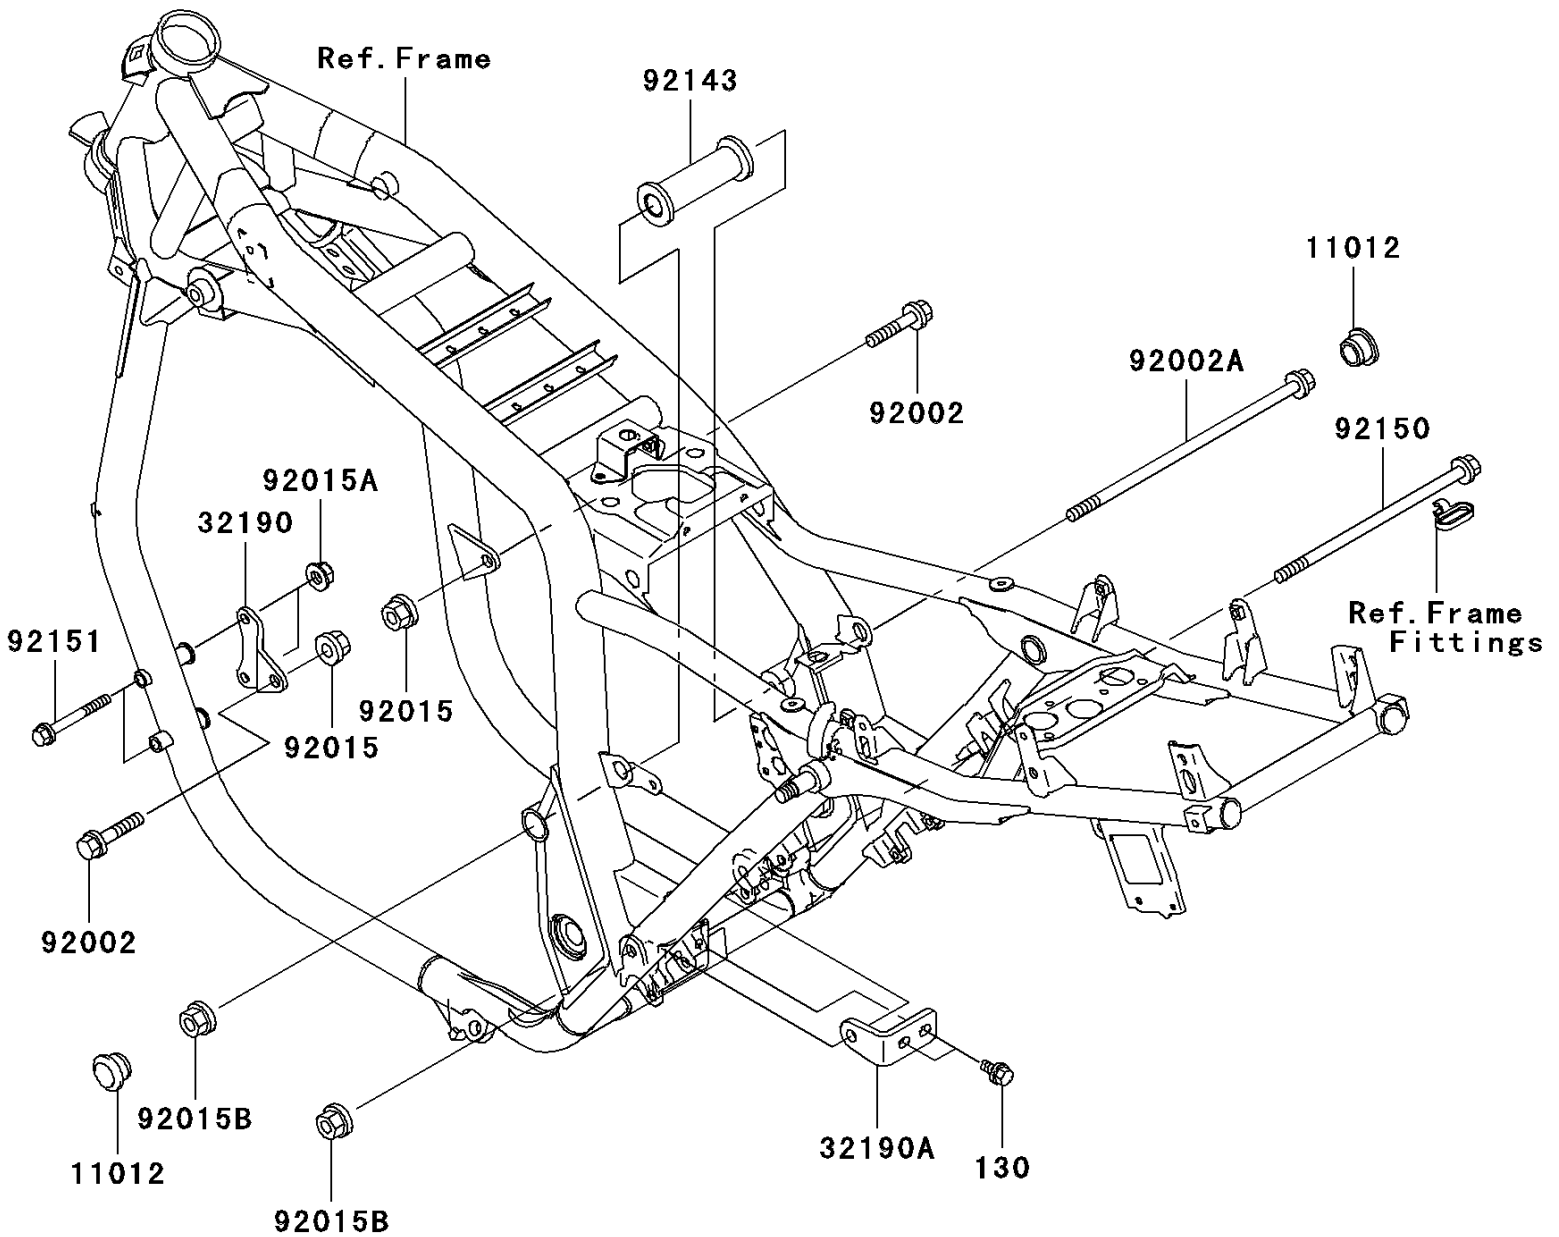

## 2004 ZRX1200 PARTS DIAGRAM

Engine Mount

F2122

## 2004 ZRX1200 PARTS LIST

Engine Mount

ITEM NAME	PART NUMBER	QUANTITY
BOLT-FLANGED,8X16,BLACK (Ref # 130)	130J0816	1
CAP (Ref # 11012)	11012-1896	1
BRACKET-ENGINE (Ref # 32190)	32190-1066	1
BRACKET-ENGINE (Ref # 32190A)	32190-1230	1
BOLT,FLANGED,10X50 (Ref # 92002)	92002-1314	1
BOLT,FLANGED,10X265 (Ref # 92002A)	92002-1722	1
NUT,LOCK,10MM,BLACK (Ref # 92015)	92015-1189	1
NUT,LOCK,FLANGED,8MM (Ref # 92015A)	92015-1397	1
NUT,LOCK,10MM (Ref # 92015B)	92015-1522	1
COLLAR,L=61.5 (Ref # 92143)	92143-1916	1
BOLT,FLANGED,10X215 (Ref # 92150)	92150-1142	1
BOLT,FLANGED,8X69 (Ref # 92151)	92151-1995	1