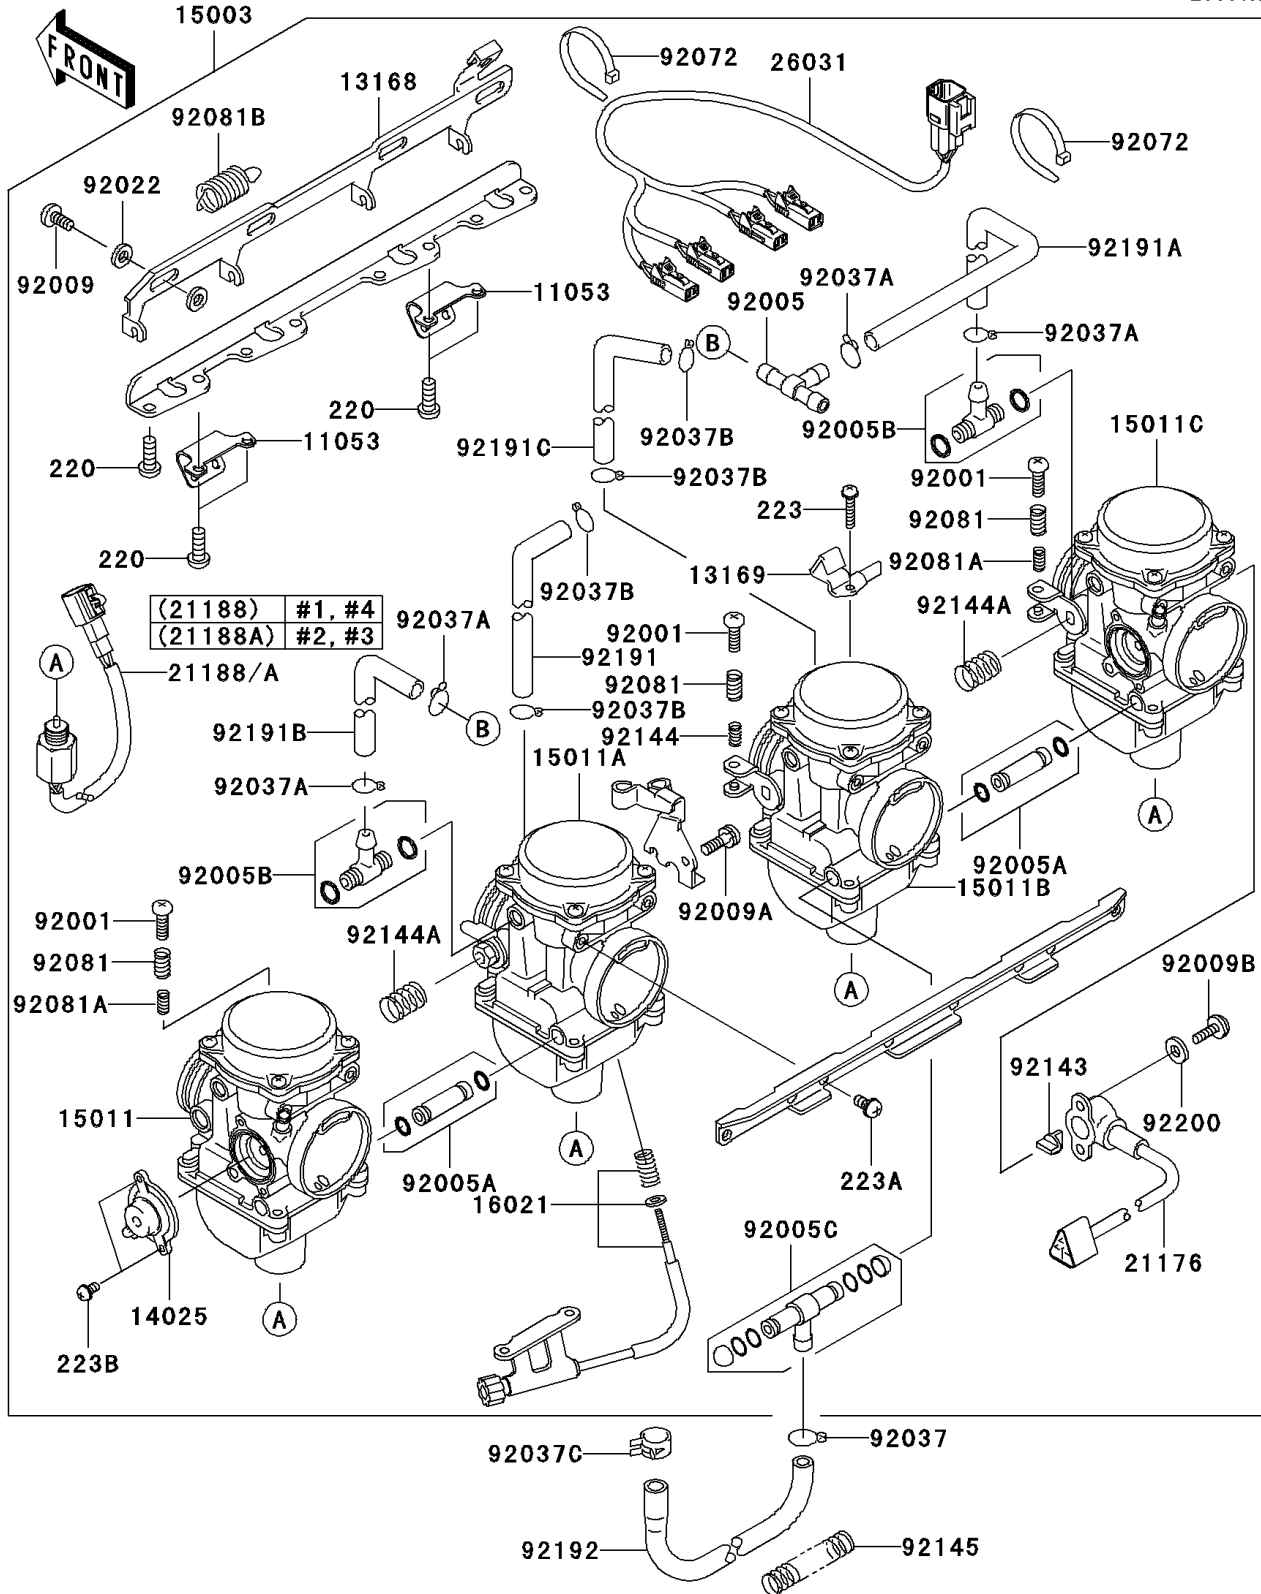

## 2004 ZRX1200 PARTS LIST

Carburetor(CA)

ITEM NAME	PART NUMBER	QUANTITY
BRACKET (Ref # 11053)	11053-1406	1
LEVER,STARTER (Ref # 13168)	13168-1245	1
PLATE,STARTER CABLE (Ref # 13169)	13169-1871	1
COVER,AIR CUT VALVE (Ref # 14025)	14025-1903	1
CARBURETOR-ASSY (Ref # 15003)	15003-0037	1
CARBURETOR,LH,OUTSIDE (Ref # 15011)	15011-0062	1
CARBURETOR,LH,INSIDE (Ref # 15011A)	15011-0063	1
CARBURETOR,RH,INSIDE (Ref # 15011B)	15011-0064	1
CARBURETOR,RH,OUTSIDE (Ref # 15011C)	15011-0065	1
SCREW-THROTTLE STOP (Ref # 16021)	16021-1172	1
SENSOR,THROTTLE (Ref # 21176)	21176-1073	1
SOLENOID,#1&#4,FUEL CUT VALVE (Ref # 21188)	21188-1006	1
SOLENOID,#2&#3,FUEL CUT VALVE (Ref # 21188A)	21188-1007	1
HARNESS (Ref # 26031)	26031-0206	1
BOLT,THROTTLE ADJUST (Ref # 92001)	92001-1998	1
FITTING,T-TYPE (Ref # 92005)	92005-1119	1
FITTING (Ref # 92005A)	92005-1310	1
FITTING (Ref # 92005B)	92005-1314	1
FITTING,FUEL (Ref # 92005C)	92005-1392	1
SCREW (Ref # 92009)	92009-1262	1
SCREW,5X10 (Ref # 92009A)	92009-1365	1
SCREW (Ref # 92009B)	92009-1781	1
SCREW-PAN-CROS,6X16 (Ref # 220)	220B0616	1
SCREW-PAN-WS-CROS (Ref # 223)	223C0420	1
SCREW-PAN-WS-CROS (Ref # 223A)	223C0510	1
WASHER,6.1X11X0.8,POLYACETAL (Ref # 92022)	92022-1199	1
CLAMP,HOSE (Ref # 92037)	92037-1104	1
CLAMP,FUEL TAP HOSE (Ref # 92037A)	92037-1185	1
CLAMP,TUBE (Ref # 92037B)	92037-1201	1