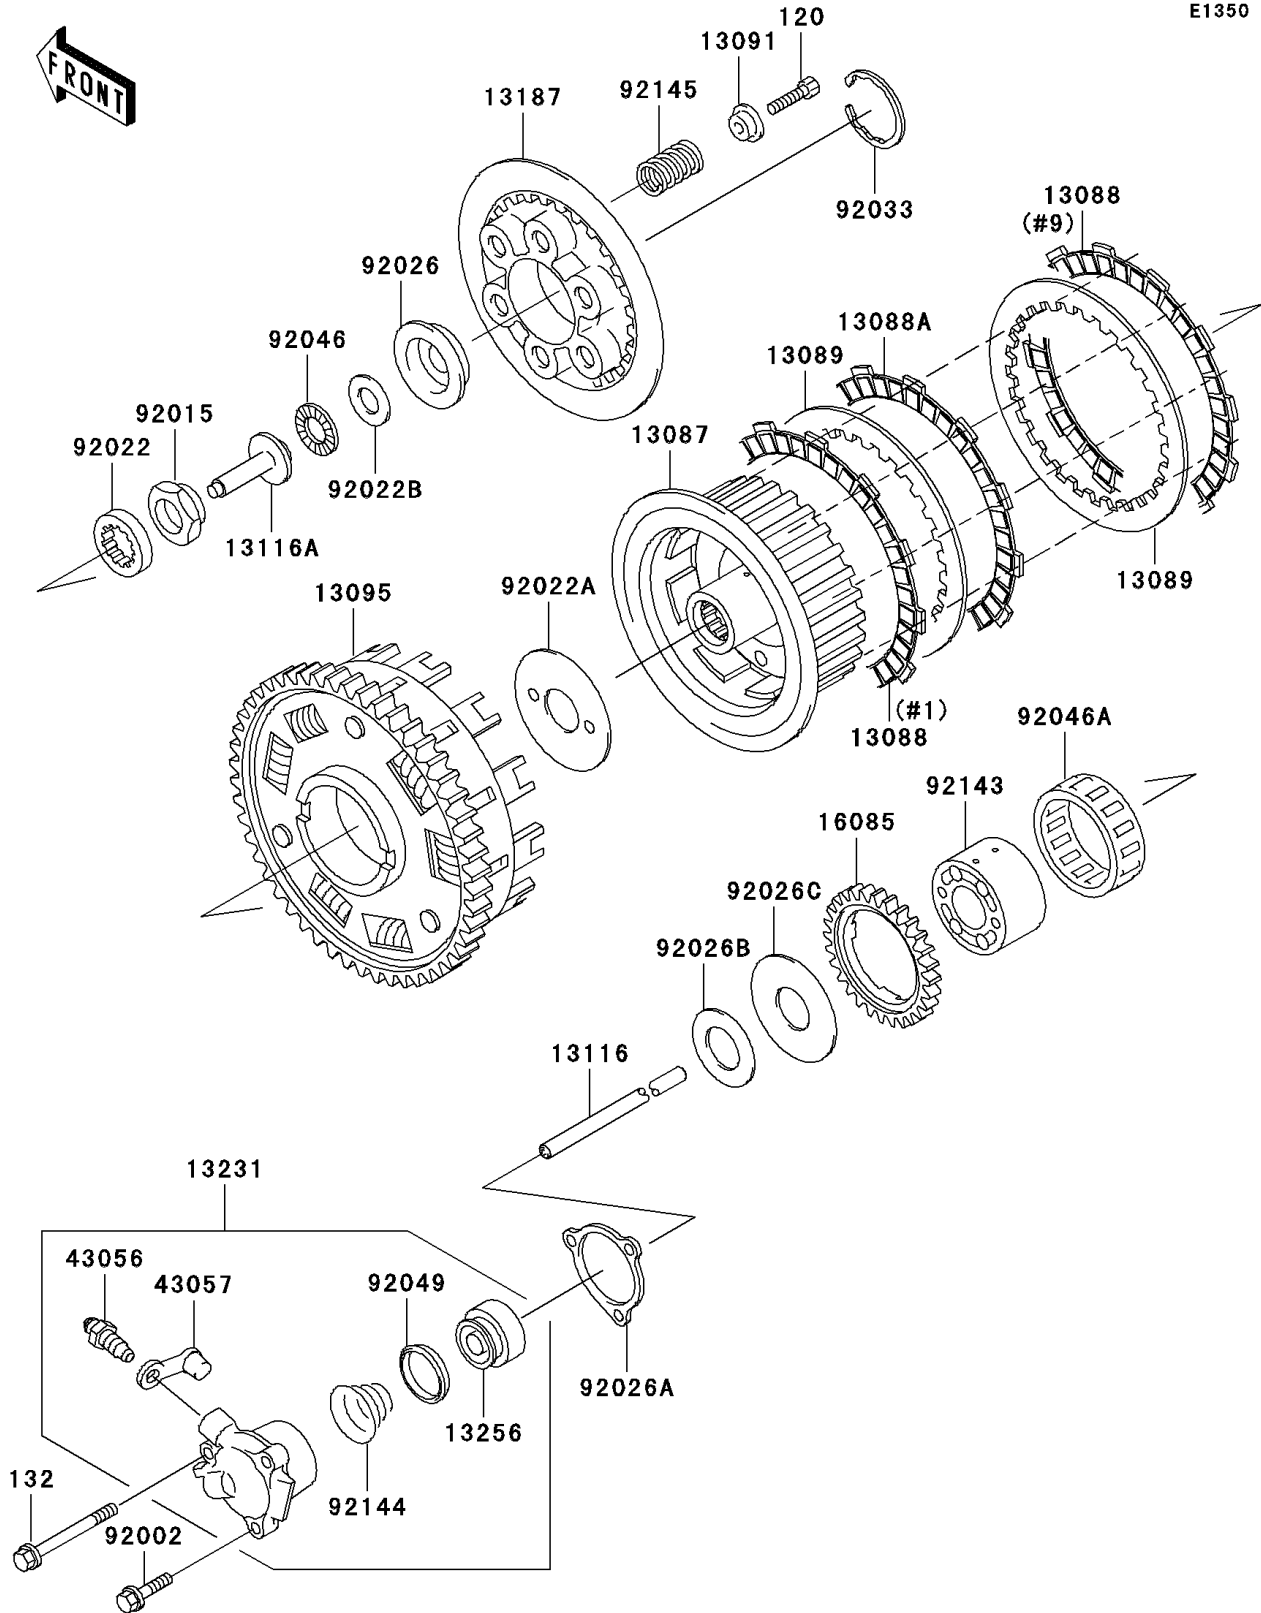

2004 ZRX1200 PARTS DIAGRAM

Clutch

E1350

2004 ZRX1200 PARTS LIST

Clutch

ITEM NAME	PART NUMBER	QUANTITY
BOLT-SOCKET,6X25 (Ref # 120)	120Q0625	1
BOLT-FLANGED-SMALL (Ref # 132)	132J0680	1
HUB-CLUTCH (Ref # 13087)	13087-1106	1
PLATE-FRICTION (Ref # 13088)	13088-040	1
PLATE-FRICTION (Ref # 13088A)	13088-1139	1
PLATE-CLUTCH,T=2.3 (Ref # 13089)	13089-1004	1
HOLDER,CLUTCH SPRING (Ref # 13091)	13091-1041	1
HOUSING-COMP-CLUTCH (Ref # 13095)	13095-0015	1
ROD-PUSH,CLUTCH (Ref # 13116)	13116-0006	1
ROD-PUSH,CLUTCH (Ref # 13116A)	13116-1102	1
PLATE-CLUTCH OPERATING (Ref # 13187)	13187-1088	1
RELEASE-ASSY-CLUTCH (Ref # 13231)	13231-1072	1
PISTON (Ref # 13256)	13256-1052	1
GEAR,OIL PUMP,37T (Ref # 16085)	16085-1235	1
BREATHER (Ref # 43056)	43056-1052	1
CAP-BREATHER (Ref # 43057)	43057-1001	1
BOLT,6X25 (Ref # 92002)	92002-1344	1
NUT,20MM (Ref # 92015)	92015-1555	1
WASHER,TOOTHED,25X40X5 (Ref # 92022)	92022-1114	1
WASHER,CLUTCH THRUST (Ref # 92022A)	92022-1221	1
WASHER,15.1X29X1.0 (Ref # 92022B)	92022-1463	1
SPACER,CLUTCH (Ref # 92026)	92026-1202	1
SPACER,CLUTCH RELEASE (Ref # 92026A)	92026-1263	1
SPACER,25X45X2.0 (Ref # 92026B)	92026-1306	1
SPACER,25X62X2.0 (Ref # 92026C)	92026-1307	1
RING-SNAP,50MM (Ref # 92033)	92033-1177	1
BEARING-NEEDLE,AXK1102 (Ref # 92046)	92046-1052	1
BEARING-NEEDLE,K550X62X18 (Ref # 92046A)	92046-1200	1
SEAL-OIL,PISTON (Ref # 92049)	92049-1165	1

2004 ZRX1200 PARTS LIST

Clutch

ITEM NAME	PART NUMBER	QUANTITY
COLLAR,CLUTCH (Ref # 92143)	92143-1429	1
SPRING,CLUTCH RELEASE (Ref # 92144)	92144-1084	1
SPRING,CLUTCH (Ref # 92145)	92145-1427	1