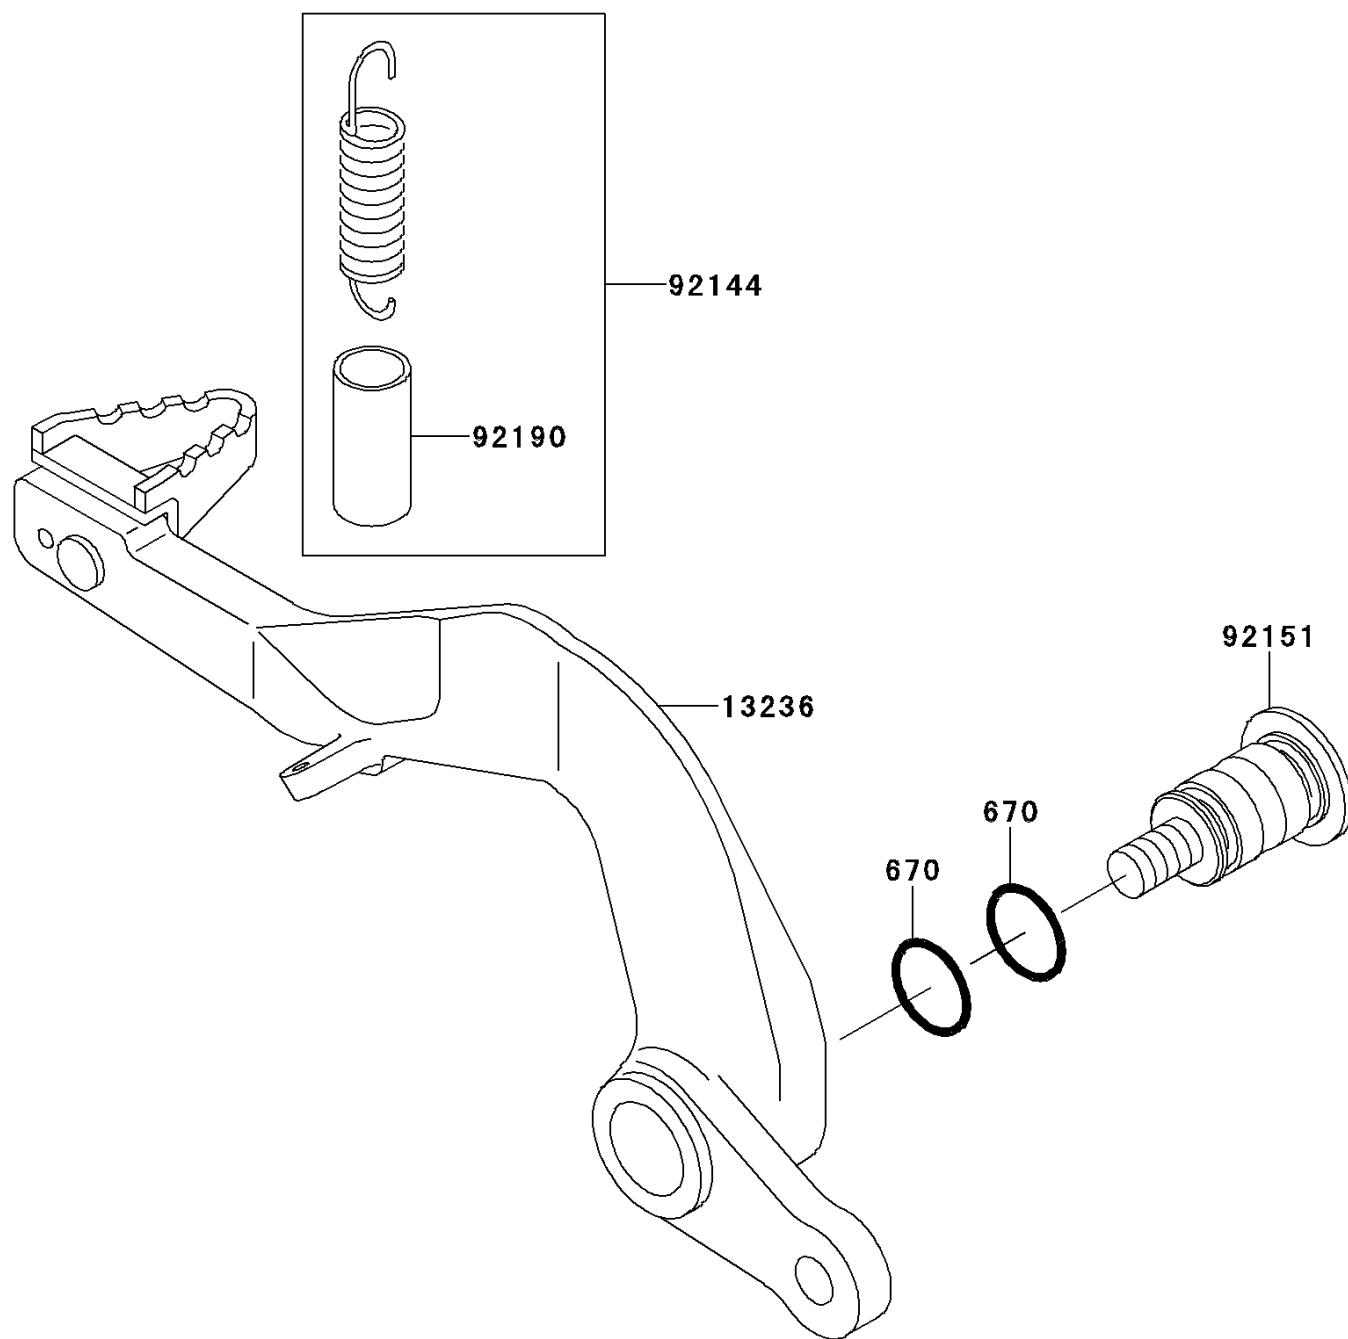

## 2010 KX™85 PARTS DIAGRAM

Brake Pedal

F2260

## 2010 KX™85 PARTS LIST

Brake Pedal

ITEM NAME	PART NUMBER	QUANTITY
O RING,12MM (Ref # 670)	670B2012	1
LEVER-COMP,BRAKE PEDAL,ALUM. (Ref # 13236)	13236-1353	1
SPRING,BRAKE PEDAL RETURN (Ref # 92144)	92144-1752	1
BOLT,BRAKE PEDAL,8MM (Ref # 92151)	92151-1572	1
TUBE,13X16X25 (Ref # 92190)	92190-1488	1