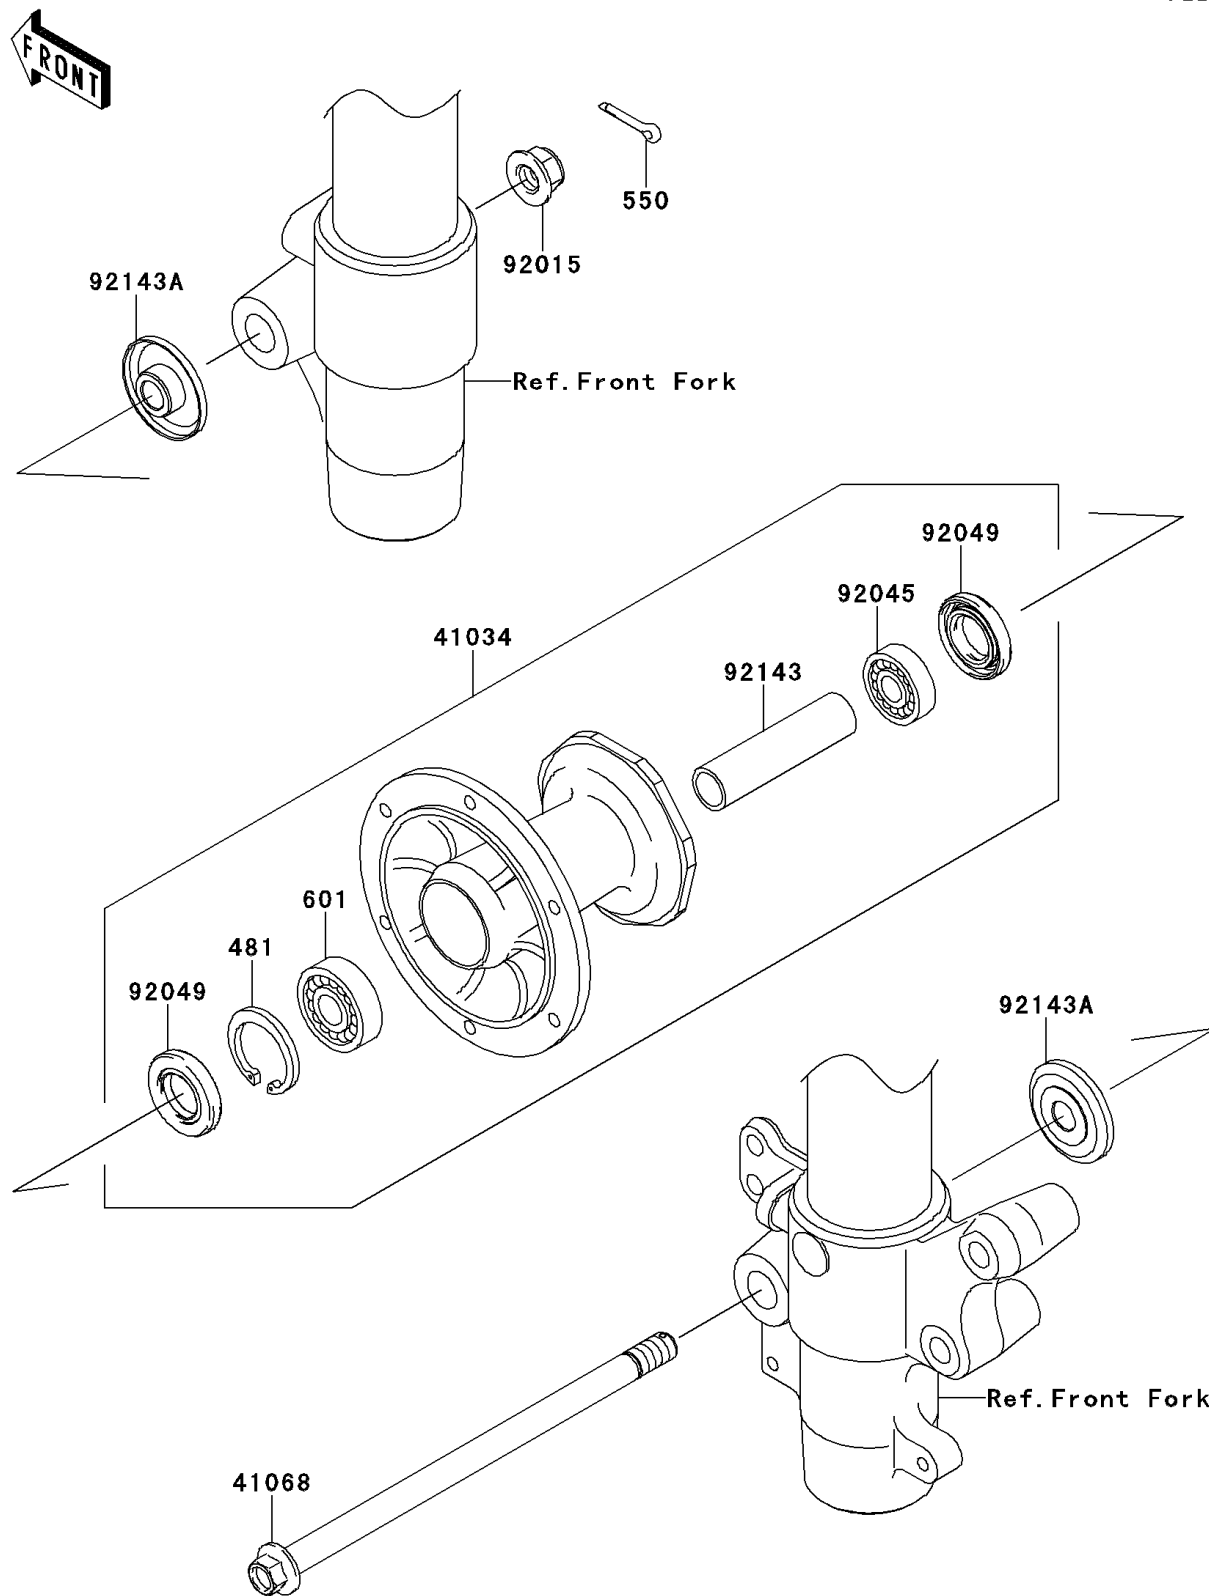

2010 KX™85 PARTS DIAGRAM

Front Hub

F2230

2010 KX™85 PARTS LIST

Front Hub

ITEM NAME	PART NUMBER	QUANTITY
CIRCLIP-TYPE-C,37MM (Ref # 481)	481J3700	1
PIN-COTTER,2.5X20 (Ref # 550)	550AA2520	1
BEARING-BALL,#6201UUC3 (Ref # 601)	601B6301UU	1
DRUM-ASSY,FRONT BRAKE (Ref # 41034)	41034-1310	1
AXLE,FR (Ref # 41068)	41068-1333	1
NUT,LOCK,FLANGED,12MM (Ref # 92015)	92015-1433	1
BEARING-BALL,TMB201LLUC3/2A (Ref # 92045)	92045-1062	1
SEAL-OIL,TC20376.5 (Ref # 92049)	92049-1257	1
COLLAR,FR BRAKE DRUM,L=76 (Ref # 92143)	92143-1935	1
COLLAR,FR AXLE,L=12 (Ref # 92143A)	92143-1936	1