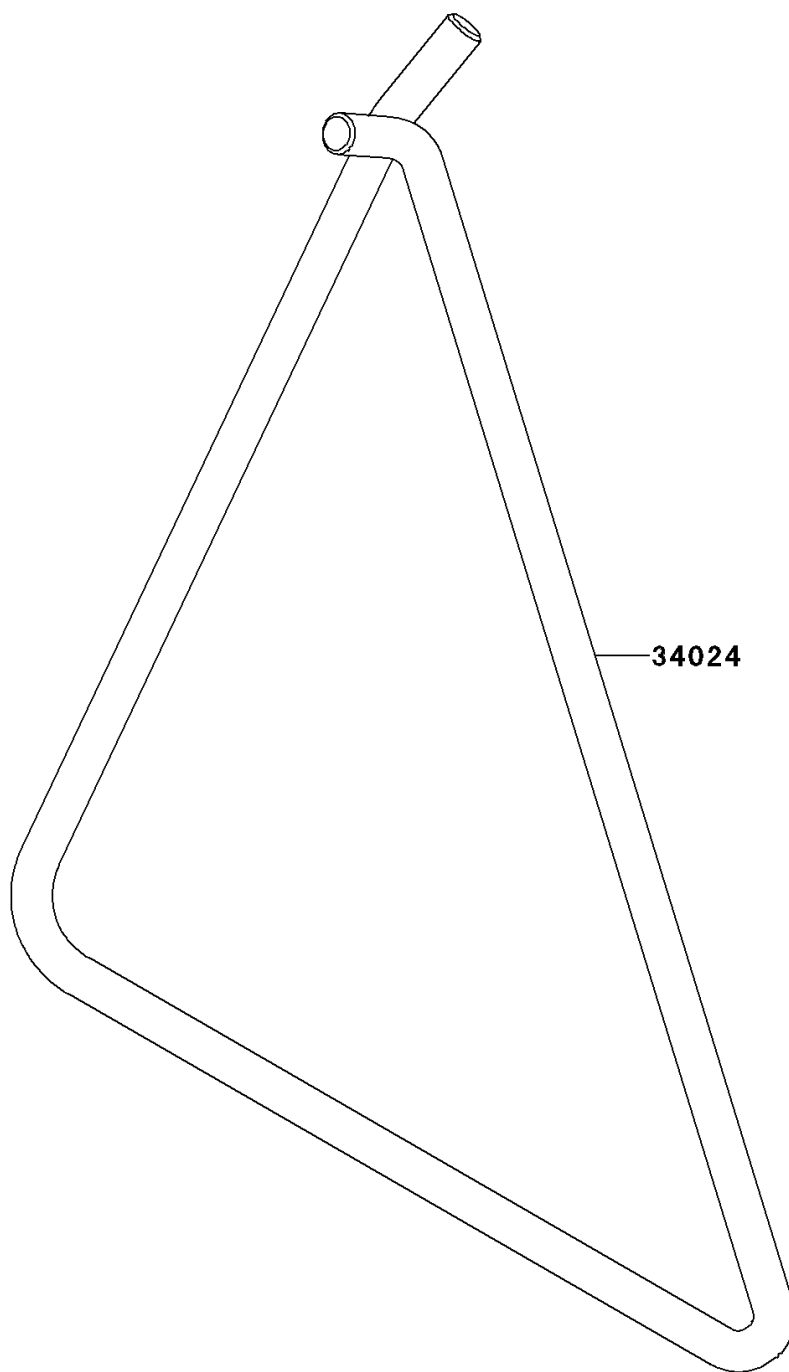

## 2010 KX™85 PARTS DIAGRAM

Stand(s)

F2190

## 2010 KX™85 PARTS LIST

Stand(s)

ITEM NAME	PART NUMBER	QUANTITY
STAND-SIDE,P.SILVER (Ref # 34024)	34024-1404-458	1