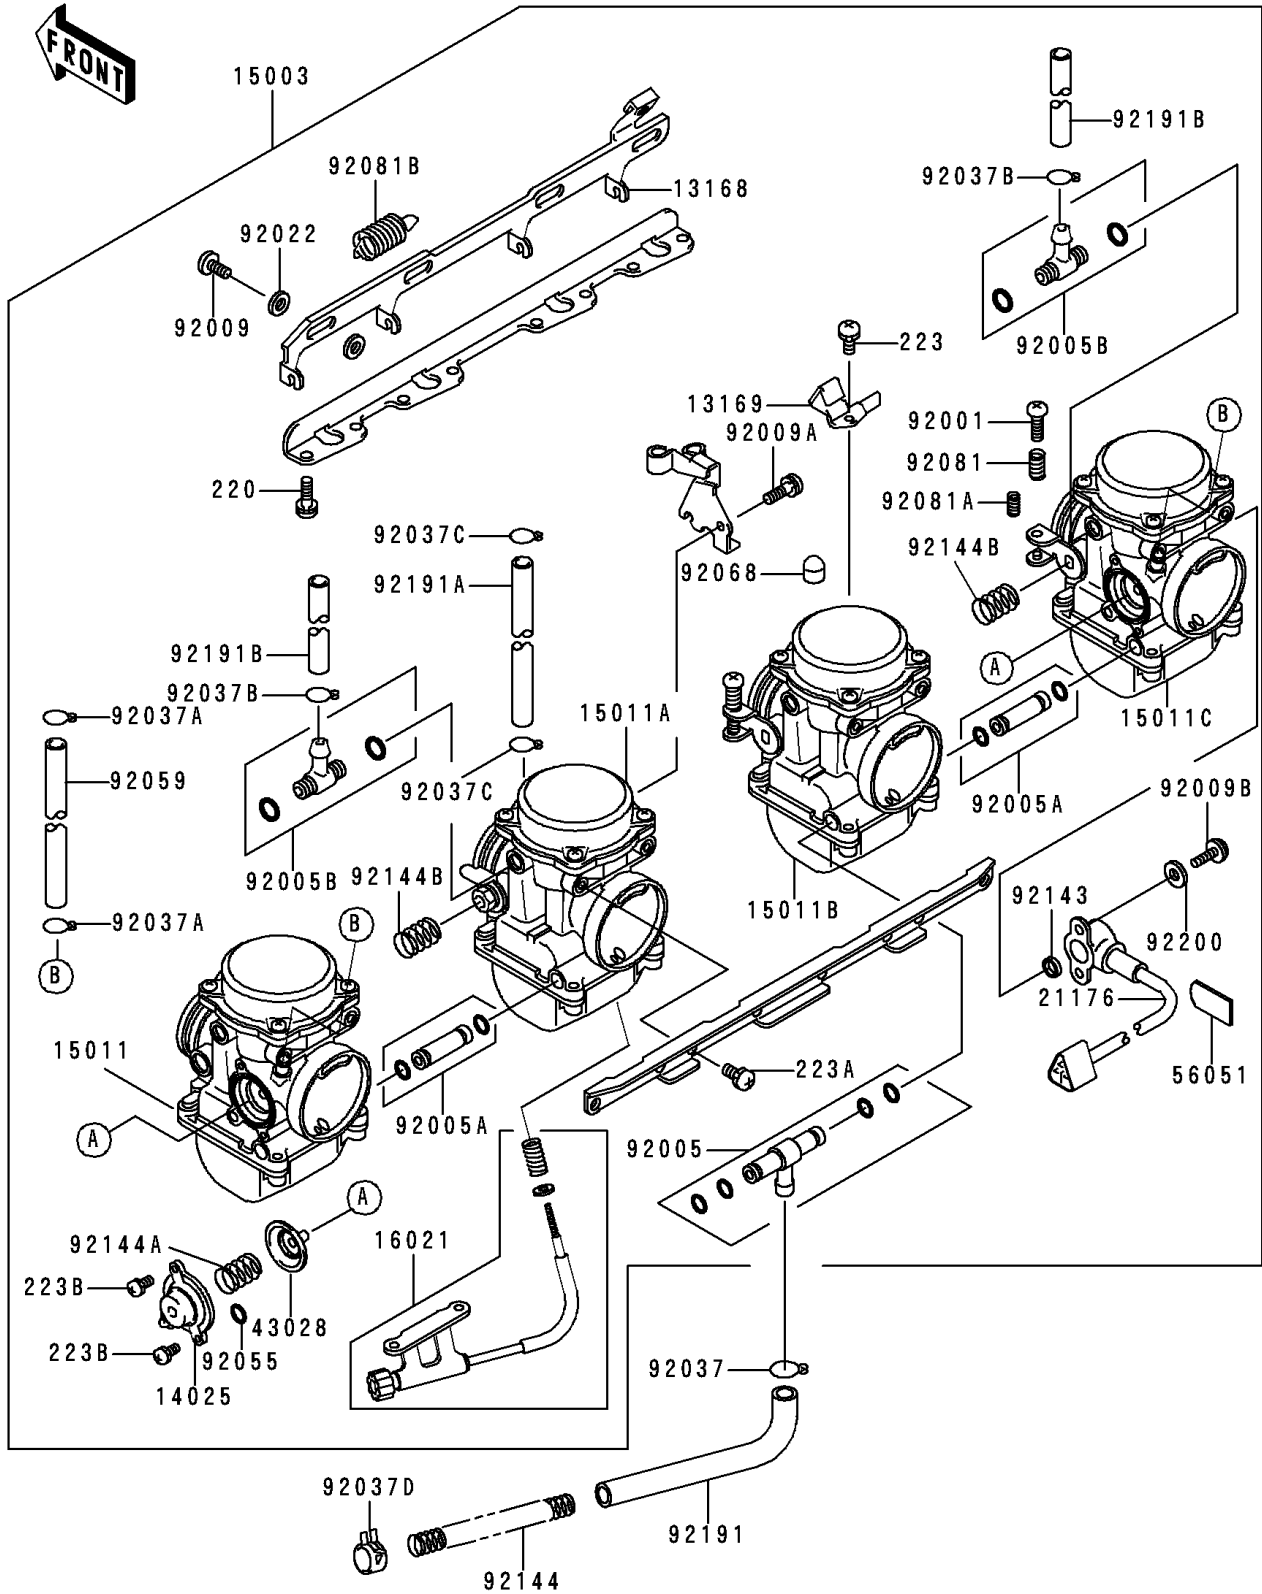

1999 ZRX1100 PARTS DIAGRAM

Carburetor

E1611

1999 ZRX1100 PARTS LIST

Carburetor

ITEM NAME	PART NUMBER	QUANTITY
SCREW-PAN-CROS,6X16 (Ref # 220)	220B0616	1
LEVER,STARTER (Ref # 13168)	13168-1245	1
PLATE,STARTER CABLE (Ref # 13169)	13169-1871	1
COVER,AIR CUT VALVE (Ref # 14025)	14025-1903	1
CARBURETOR-ASSY (Ref # 15003)	15003-1460	1
CARBURETOR,LH,OUTSIDE (Ref # 15011)	15011-1615	1
CARBURETOR,LH,INSIDE (Ref # 15011A)	15011-1616	1
CARBURETOR,RH,INSIDE (Ref # 15011B)	15011-1617	1
CARBURETOR,RH,OUTSIDE (Ref # 15011C)	15011-1618	1
SCREW-THROTTLE STOP (Ref # 16021)	16021-1204	1
SENSOR (Ref # 21176)	21176-1073	1
DIAPHRAGM (Ref # 43028)	43028-1084	1
MARK,K-TRIC (Ref # 56051)	56051-1480	1
BOLT,THROTTLE ADJUST (Ref # 92001)	92001-1998	1
FITTING (Ref # 92005)	92005-1288	1
FITTING (Ref # 92005A)	92005-1310	1
FITTING (Ref # 92005B)	92005-1314	1
SCREW (Ref # 92009)	92009-1262	1
SCREW,5X10 (Ref # 92009A)	92009-1365	1
SCREW (Ref # 92009B)	92009-1781	1
WASHER,6.1X11X0.8,POLYACETAL (Ref # 92022)	92022-1199	1
CLAMP,HOSE (Ref # 92037)	92037-1104	1
CLAMP,TUBE (Ref # 92037A)	92037-1142	1
CLAMP,FUEL TAP HOSE (Ref # 92037B)	92037-1185	1
CLAMP,TUBE (Ref # 92037C)	92037-1201	1
CLAMP (Ref # 92037D)	92037-2082	1
RING-O (Ref # 92055)	92055-1245	1
TUBE,3.5X6.5X180 (Ref # 92059)	92059-1140	1
PLUG,12X25 (Ref # 92068)	92068-006	1

1999 ZRX1100 PARTS LIST

Carburetor

ITEM NAME	PART NUMBER	QUANTITY
SPRING,THROTTLE ADJUST UPP (Ref # 92081)	92081-1620	1
SPRING,THROTTLE ADJUST LWR (Ref # 92081A)	92081-1621	1
SPRING,STARTER LEVER (Ref # 92081B)	92081-1762	1
COLLAR (Ref # 92143)	92143-1907	1
SPRING,FUEL TUBE (Ref # 92144)	92144-1874	1
SPRING (Ref # 92144A)	92144-1885	1
SPRING,THROTTLE ADJUST CNT (Ref # 92144B)	92144-1986	1
TUBE,FUEL (Ref # 92191)	92191-1007	1
TUBE (Ref # 92191A)	92191-1017	1
TUBE,AIR VENT (Ref # 92191B)	92191-1118	1
WASHER (Ref # 92200)	92200-1369	1
SCREW-PAN-WS-CROS (Ref # 223)	223C0420	1
SCREW-PAN-WS-CROS (Ref # 223A)	223C0510	1
SCREW-PAN-WS-CROS (Ref # 223B)	223D0408	1