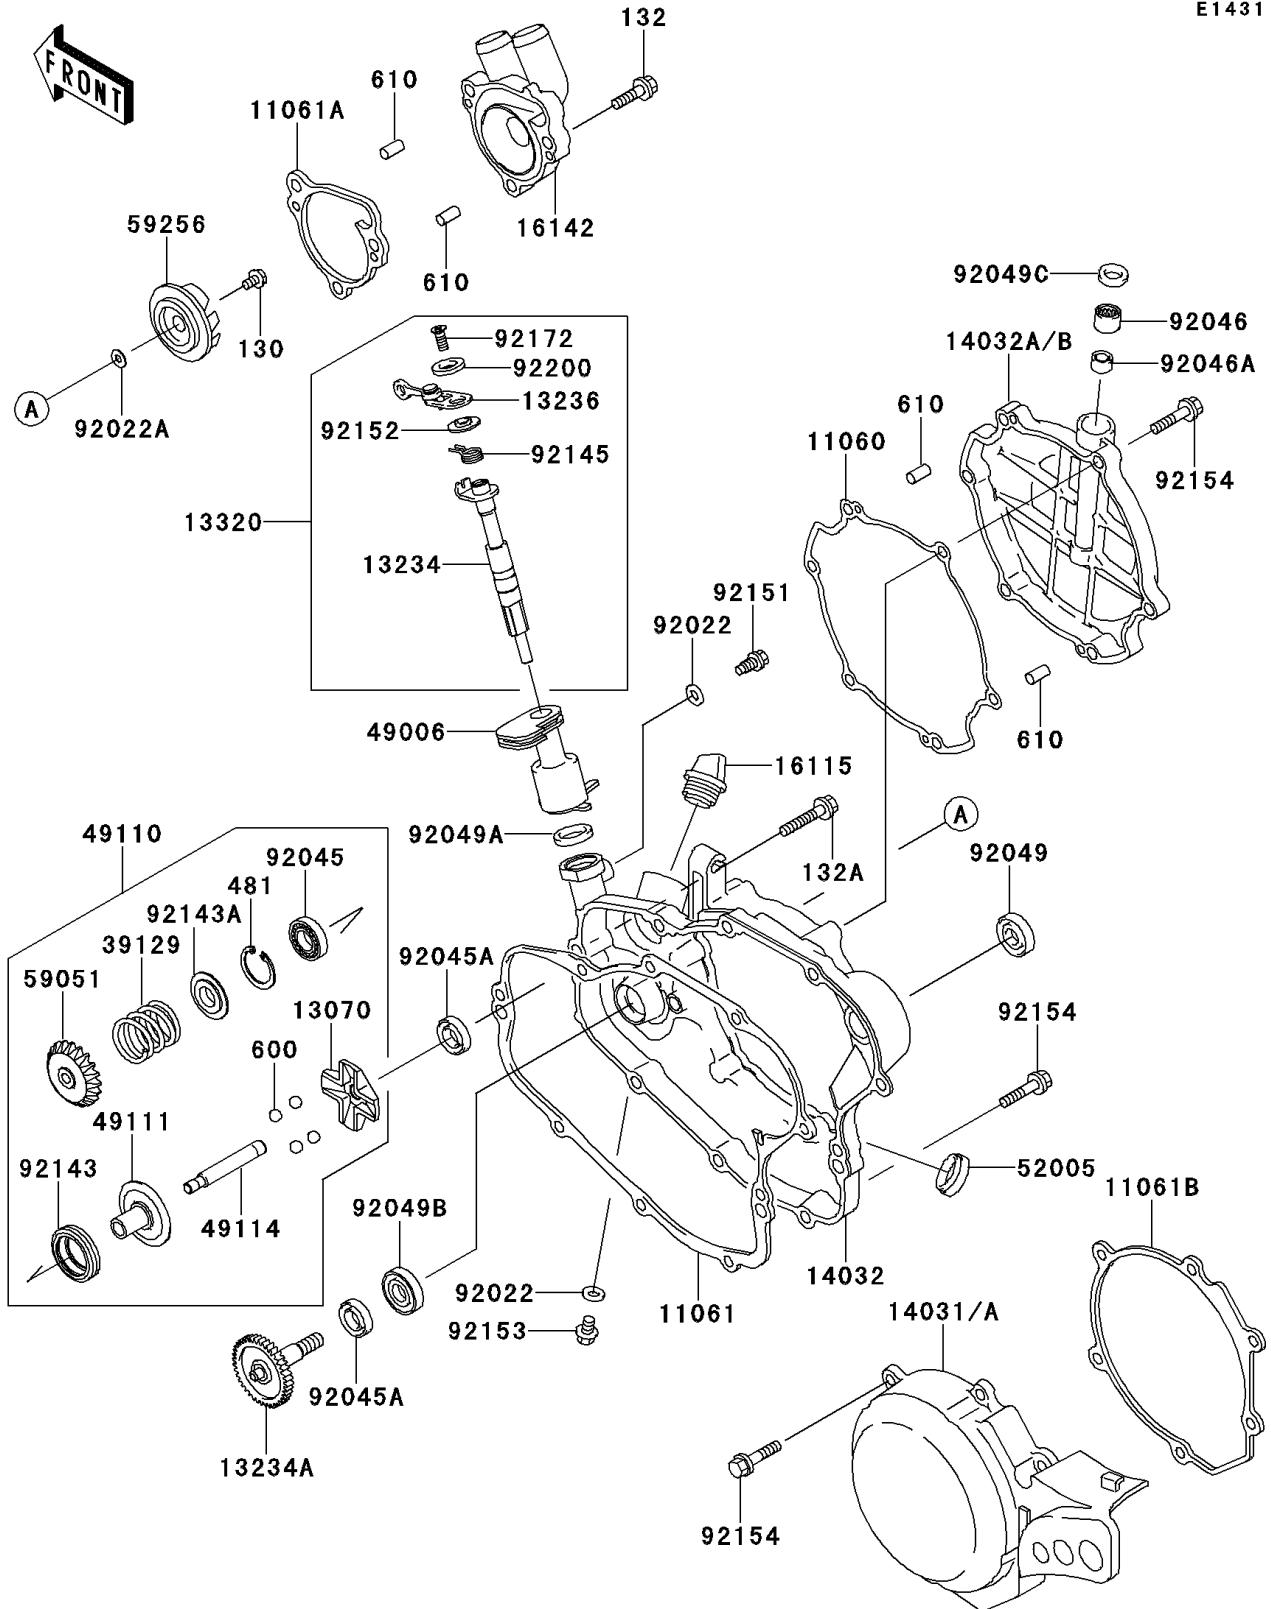

## 2010 KX™85 PARTS LIST

Engine Cover(s)

ITEM NAME	PART NUMBER	QUANTITY
GASKET,CLUTCH COVER (Ref # 11060)	11060-1795	1
GASKET,CLUTCH COVER (Ref # 11061)	11061-0122	1
GASKET,PUMP COVER (Ref # 11061A)	11061-0184	1
GASKET,GENERATOR COVER (Ref # 11061B)	11061-0194	1
GUIDE,GOVERNOR (Ref # 13070)	13070-1309	1
SHAFT-COMP (Ref # 13234)	13234-0008	1
SHAFT-COMP,WATER PUMP (Ref # 13234A)	13234-1103	1
LEVER-COMP (Ref # 13236)	13236-0023	1
LEVER-ASSY (Ref # 13320)	13320-0002	1
COVER-GENERATOR (Ref # 14031)	14031-0108	1
COVER-CLUTCH,INSIDE (Ref # 14032)	14032-0041	1
COVER-CLUTCH,OUTSIDE (Ref # 14032A)	14032-0134	1
CAP-OIL FILLER (Ref # 16115)	16115-018	1
COVER-PUMP,WATER (Ref # 16142)	16142-1144	1
SPRING-GOVERNOR (Ref # 39129)	39129-1022	1
BOOT,GOVERNOR (Ref # 49006)	49006-1313	1
GOVERNOR-ASSY (Ref # 49110)	49110-0010	1
HOLDER-GOVERNOR WEIGHT (Ref # 49111)	49111-1064	1
SHAFT-GOVERNOR (Ref # 49114)	49114-0005	1
GAUGE,OIL LEVEL (Ref # 52005)	52005-0019	1
GEAR-SPUR (Ref # 59051)	59051-1412	1
IMPELLER (Ref # 59256)	59256-1064	1
WASHER,6.1X12X1 (Ref # 92022)	92022-077	1
WASHER,5.2X13X1 (Ref # 92022A)	92022-1380	1
BEARING-BALL (Ref # 92045)	92045-0010	1
BEARING-BALL,608MC3 (Ref # 92045A)	92045-1305	1
BEARING-NEEDLE,HK1010 (Ref # 92046)	92046-1160	1
BEARING-NEEDLE,6BTM109 (Ref # 92046A)	92046-1217	1
SEAL-OIL,SB16244 (Ref # 92049)	92049-002	1